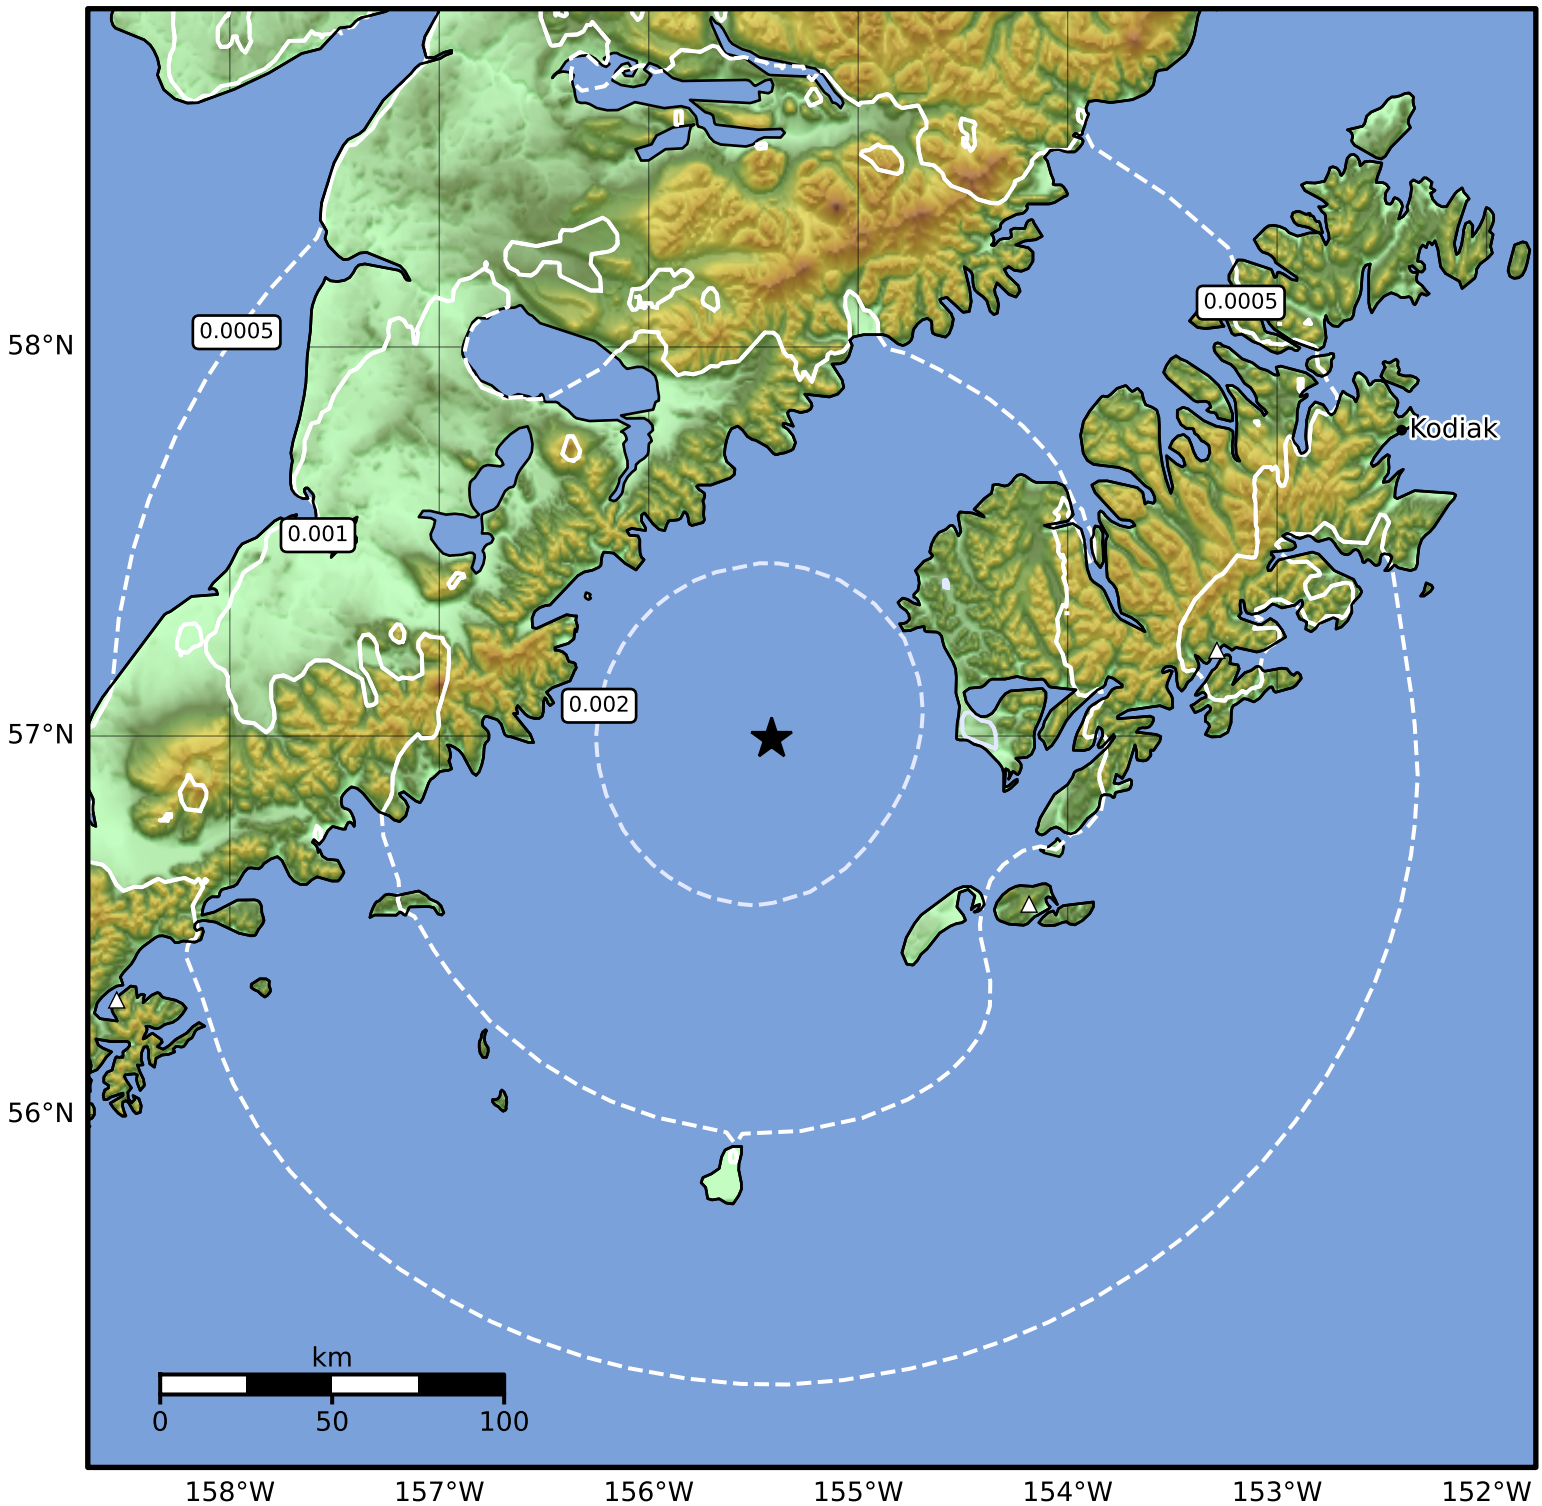

3.0 Second Peak Spectral Acceleration Map Alaska Earthquake Center
ShakeMap: 75 km (47 miles) W of Akhiok
Dec 18, 2024 15:18:06 UTC M4.0 N56.99 W155.41 Depth: 82.2km ID:ak024g81qp7p

| SA(3.0) (%g) | 0.1 | 0.2 | 0.5 | 1 | 2 | 5 | 10 | 20 | 50 |
|--------------|-----|-----|-----|---|---|---|----|----|----|
|--------------|-----|-----|-----|---|---|---|----|----|----|

Scale based on Worden et al. (2012)

Version 1: Processed 2024-12-18T15:22:52Z

△ Seismic Instrument ○ Reported Intensity

★ Epicenter