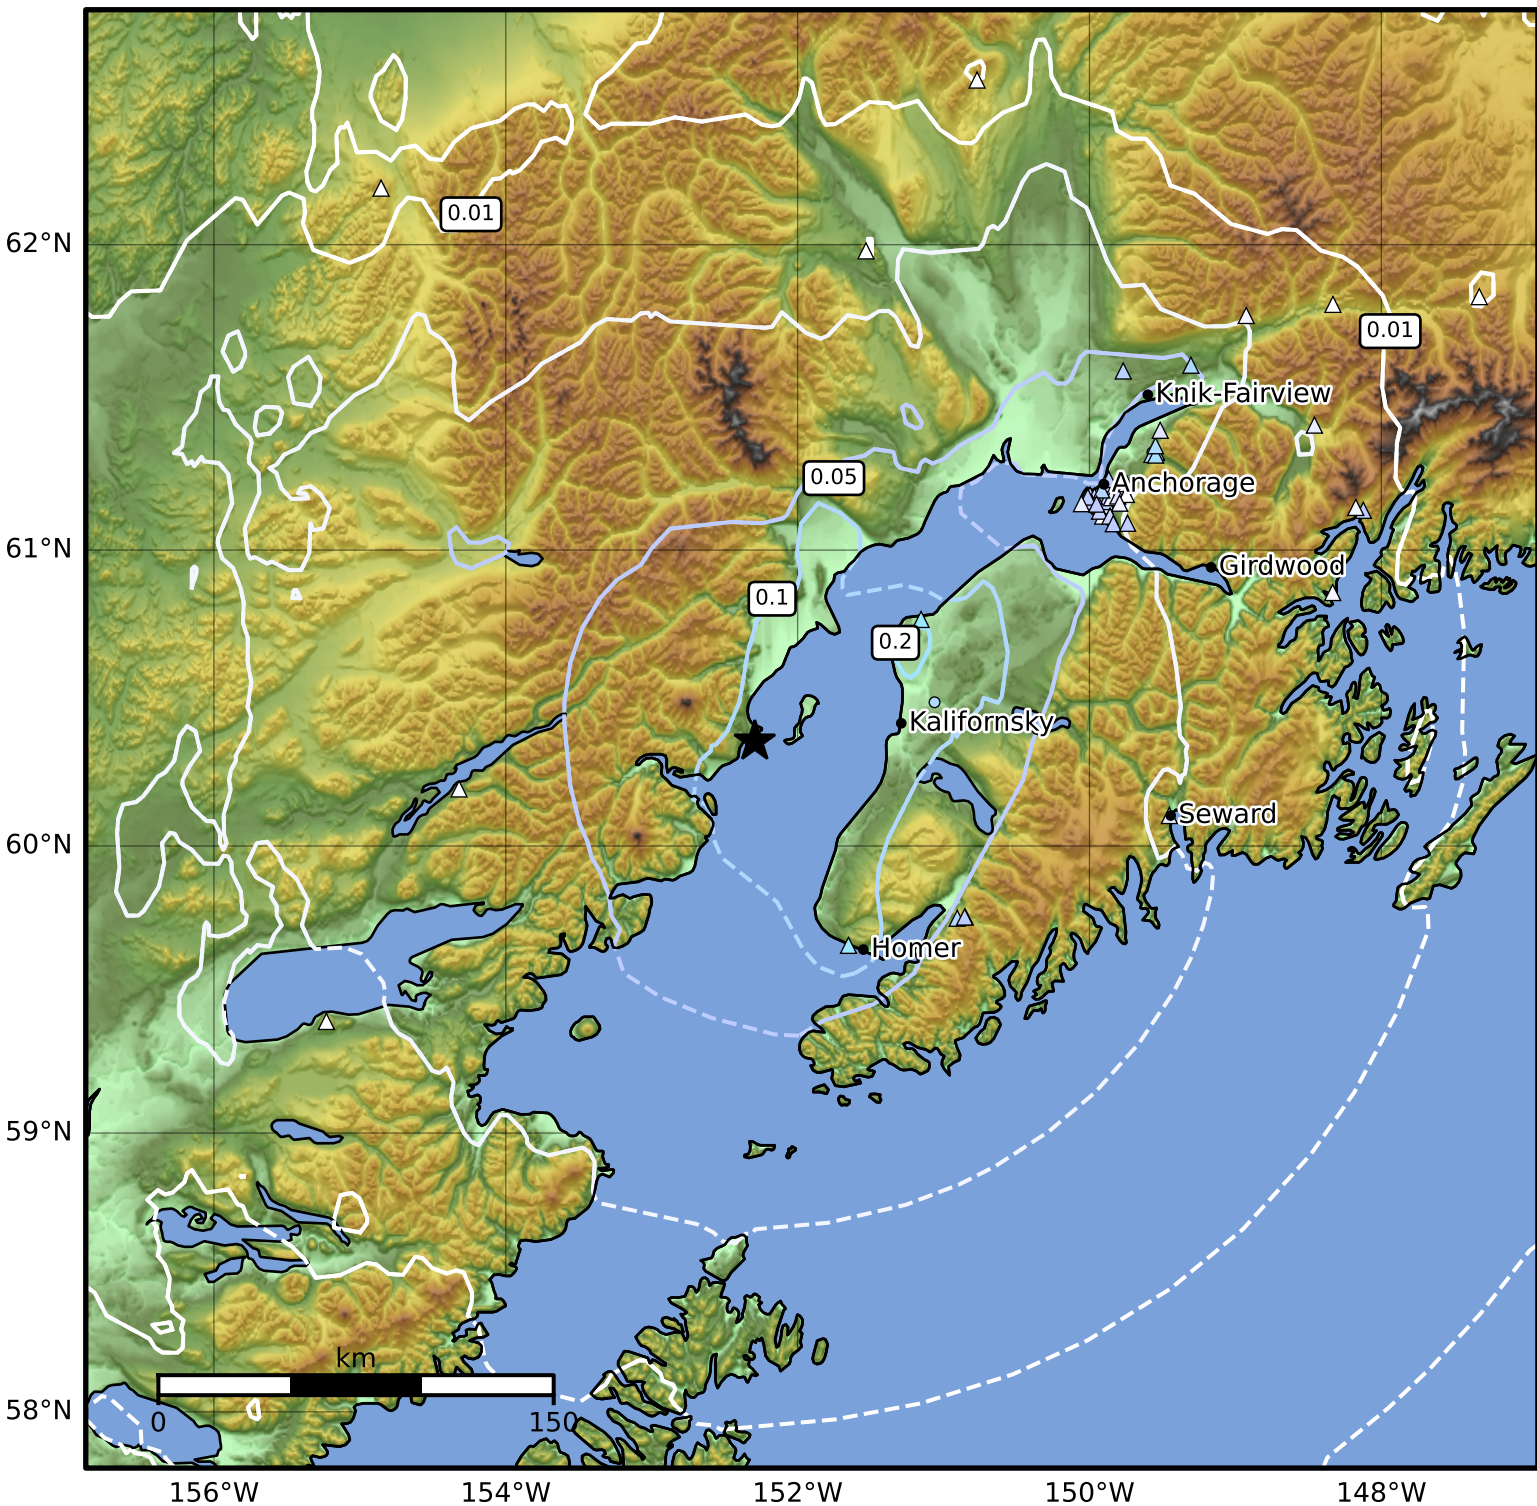

1.0 Second Peak Spectral Acceleration Map Alaska Earthquake Center
 ShakeMap: 49 km (30 miles) NW of Ninilchik
 Dec 20, 2024 04:03:22 UTC M4.5 N60.36 W152.29 Depth: 84.7km ID:ak024gb66mji

SA(1.0) (%g)	0.1	0.2	0.5	1	2	5	10	20	50	100	200
--------------	-----	-----	-----	---	---	---	----	----	----	-----	-----

Scale based on Worden et al. (2012)

Version 2: Processed 2024-12-20T04:22:24Z

△ Seismic Instrument ○ Reported Intensity

★ Epicenter