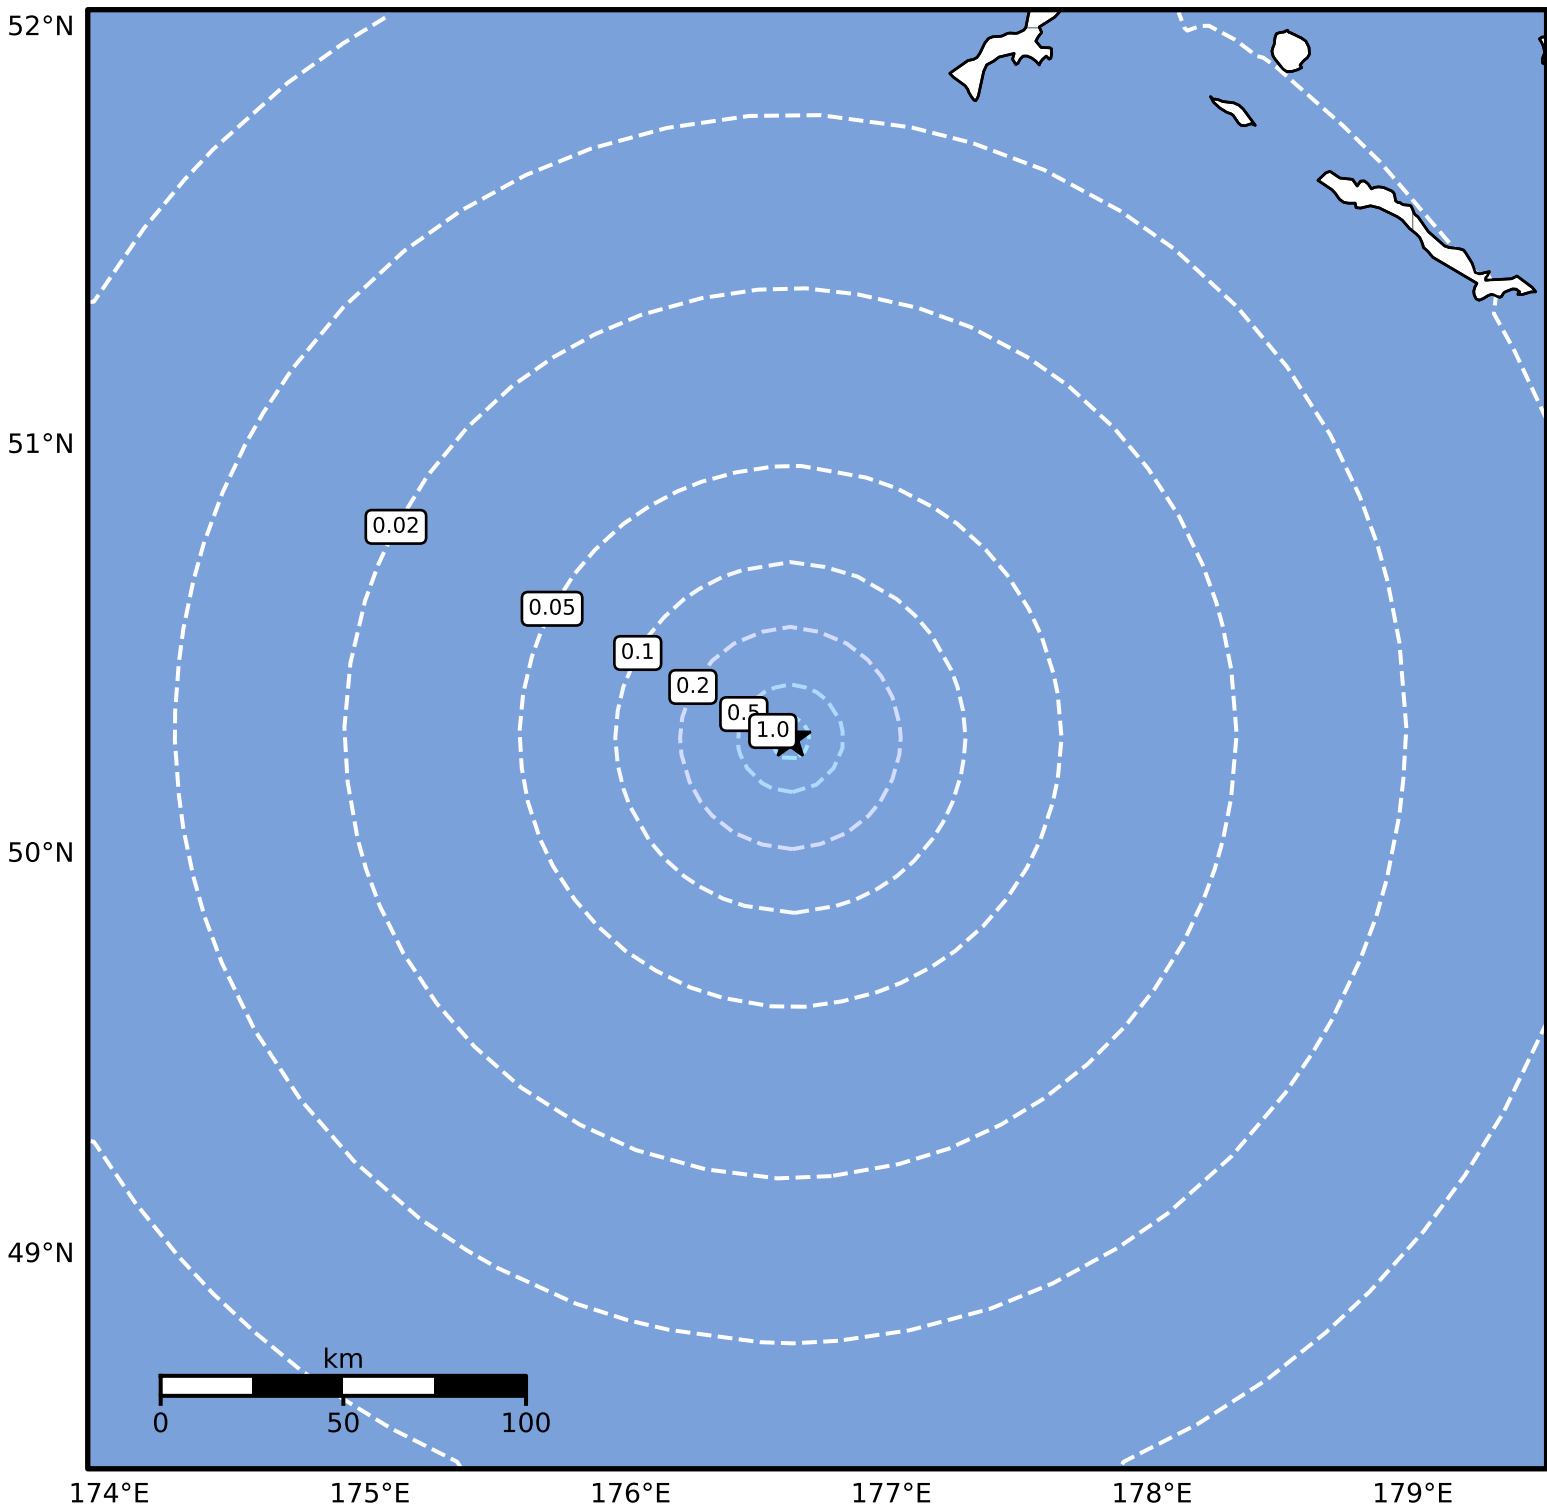

0.3 Second Peak Spectral Acceleration Map Alaska Earthquake Center
 ShakeMap: 217 km (135 miles) SW of Amchitka
 Dec 22, 2024 01:43:42 UTC M3.6 N50.29 E176.61 Depth: 10.1km ID:ak024gefnp6

SA(0.3) (%g)	0.1	0.2	0.5	1	2	5	10	20	50	100	200
--------------	-----	-----	-----	---	---	---	----	----	----	-----	-----

Scale based on Worden et al. (2012)

Version 1: Processed 2024-12-22T03:09:22Z

△ Seismic Instrument ○ Reported Intensity

★ Epicenter