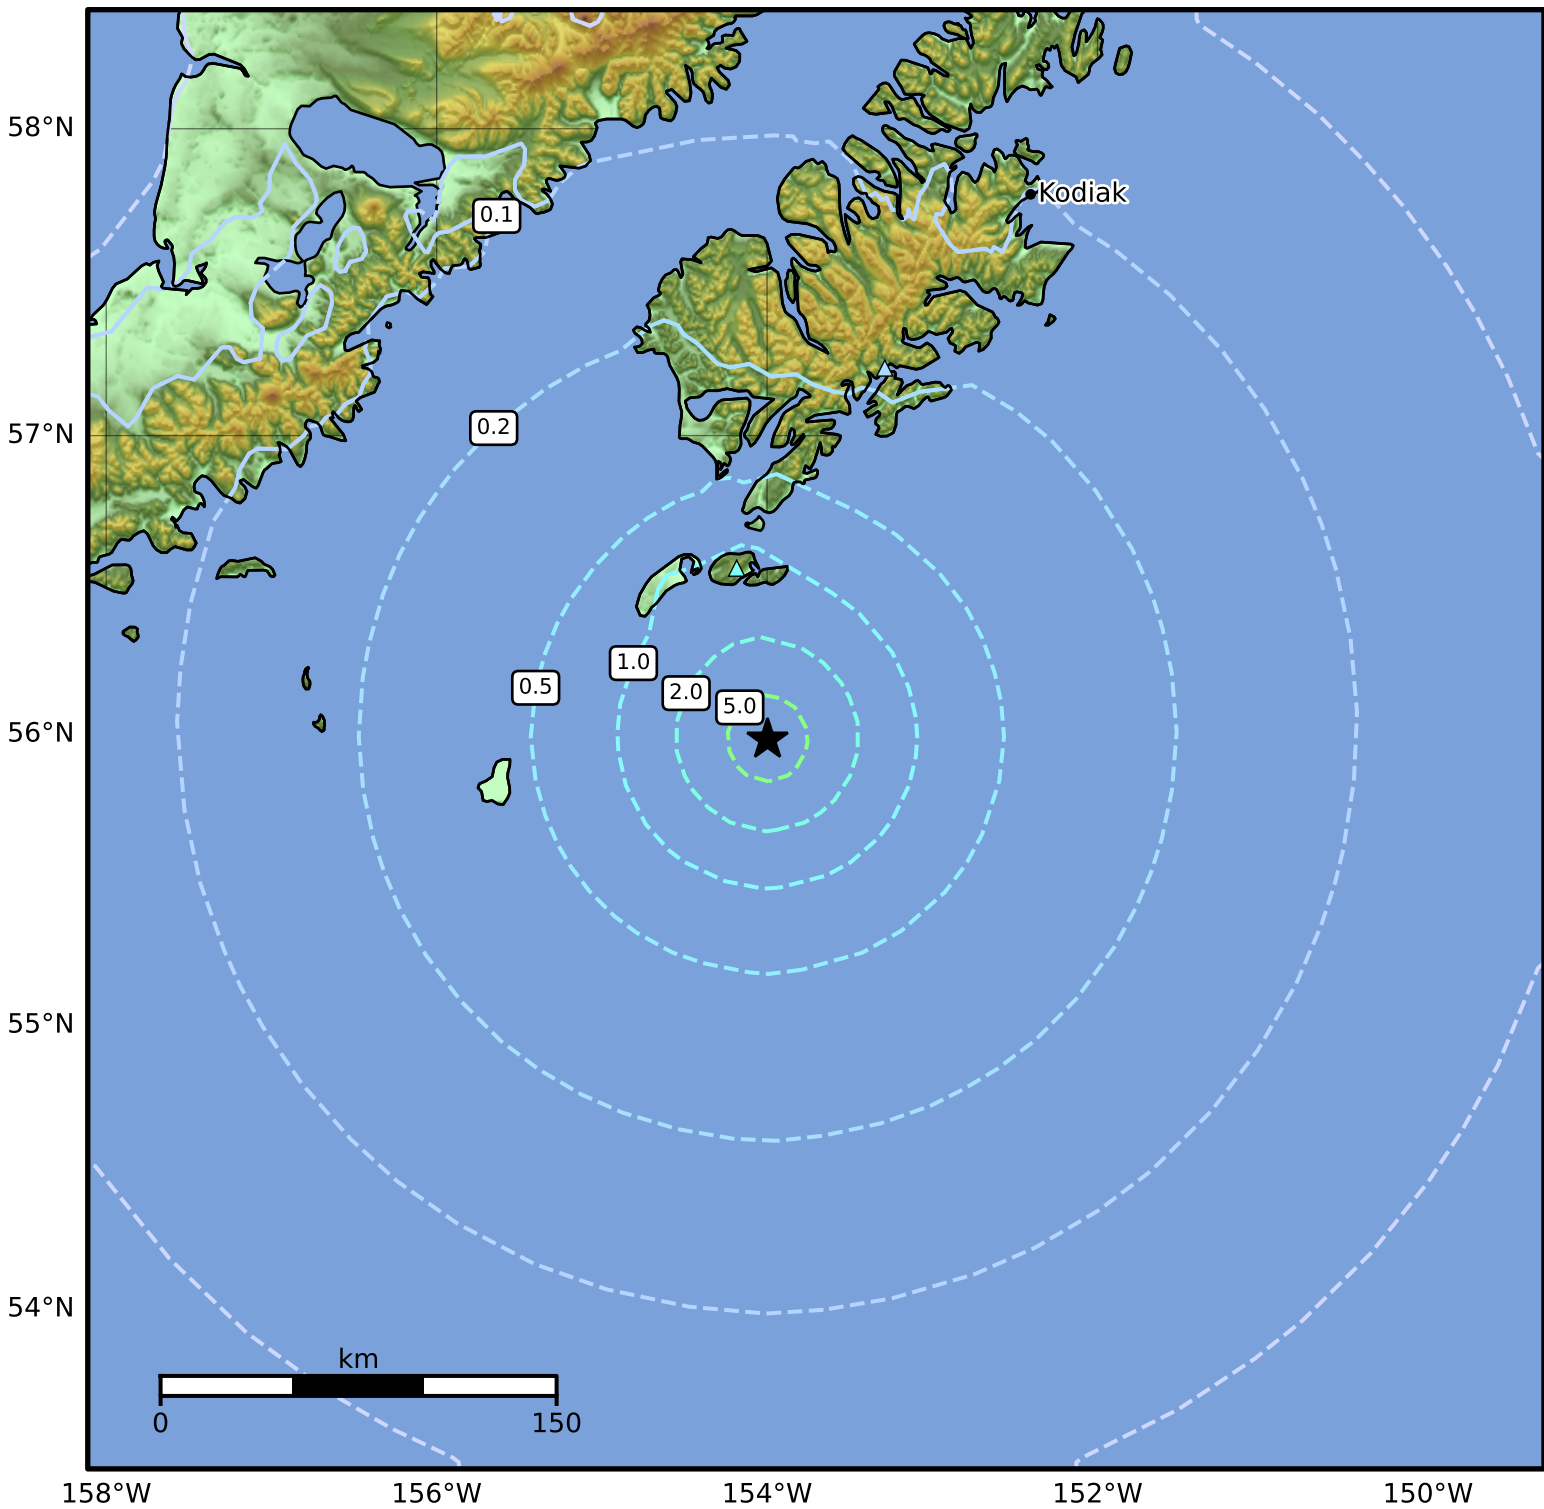

Peak Ground Velocity Map Alaska Earthquake Center
ShakeMap: 107 km (66 miles) S of Akhiok
Dec 22, 2024 03:56:04 UTC M5.6 N55.98 W154.00 Depth: 9.2km ID:ak024gez771

PGV (cm/s)	0.1	0.2	0.5	1	2	5	10	20	50	100	200
------------	-----	-----	-----	---	---	---	----	----	----	-----	-----

Scale based on Worden et al. (2012)

Version 4: Processed 2024-12-22T04:27:22Z

△ Seismic Instrument ○ Reported Intensity

★ Epicenter