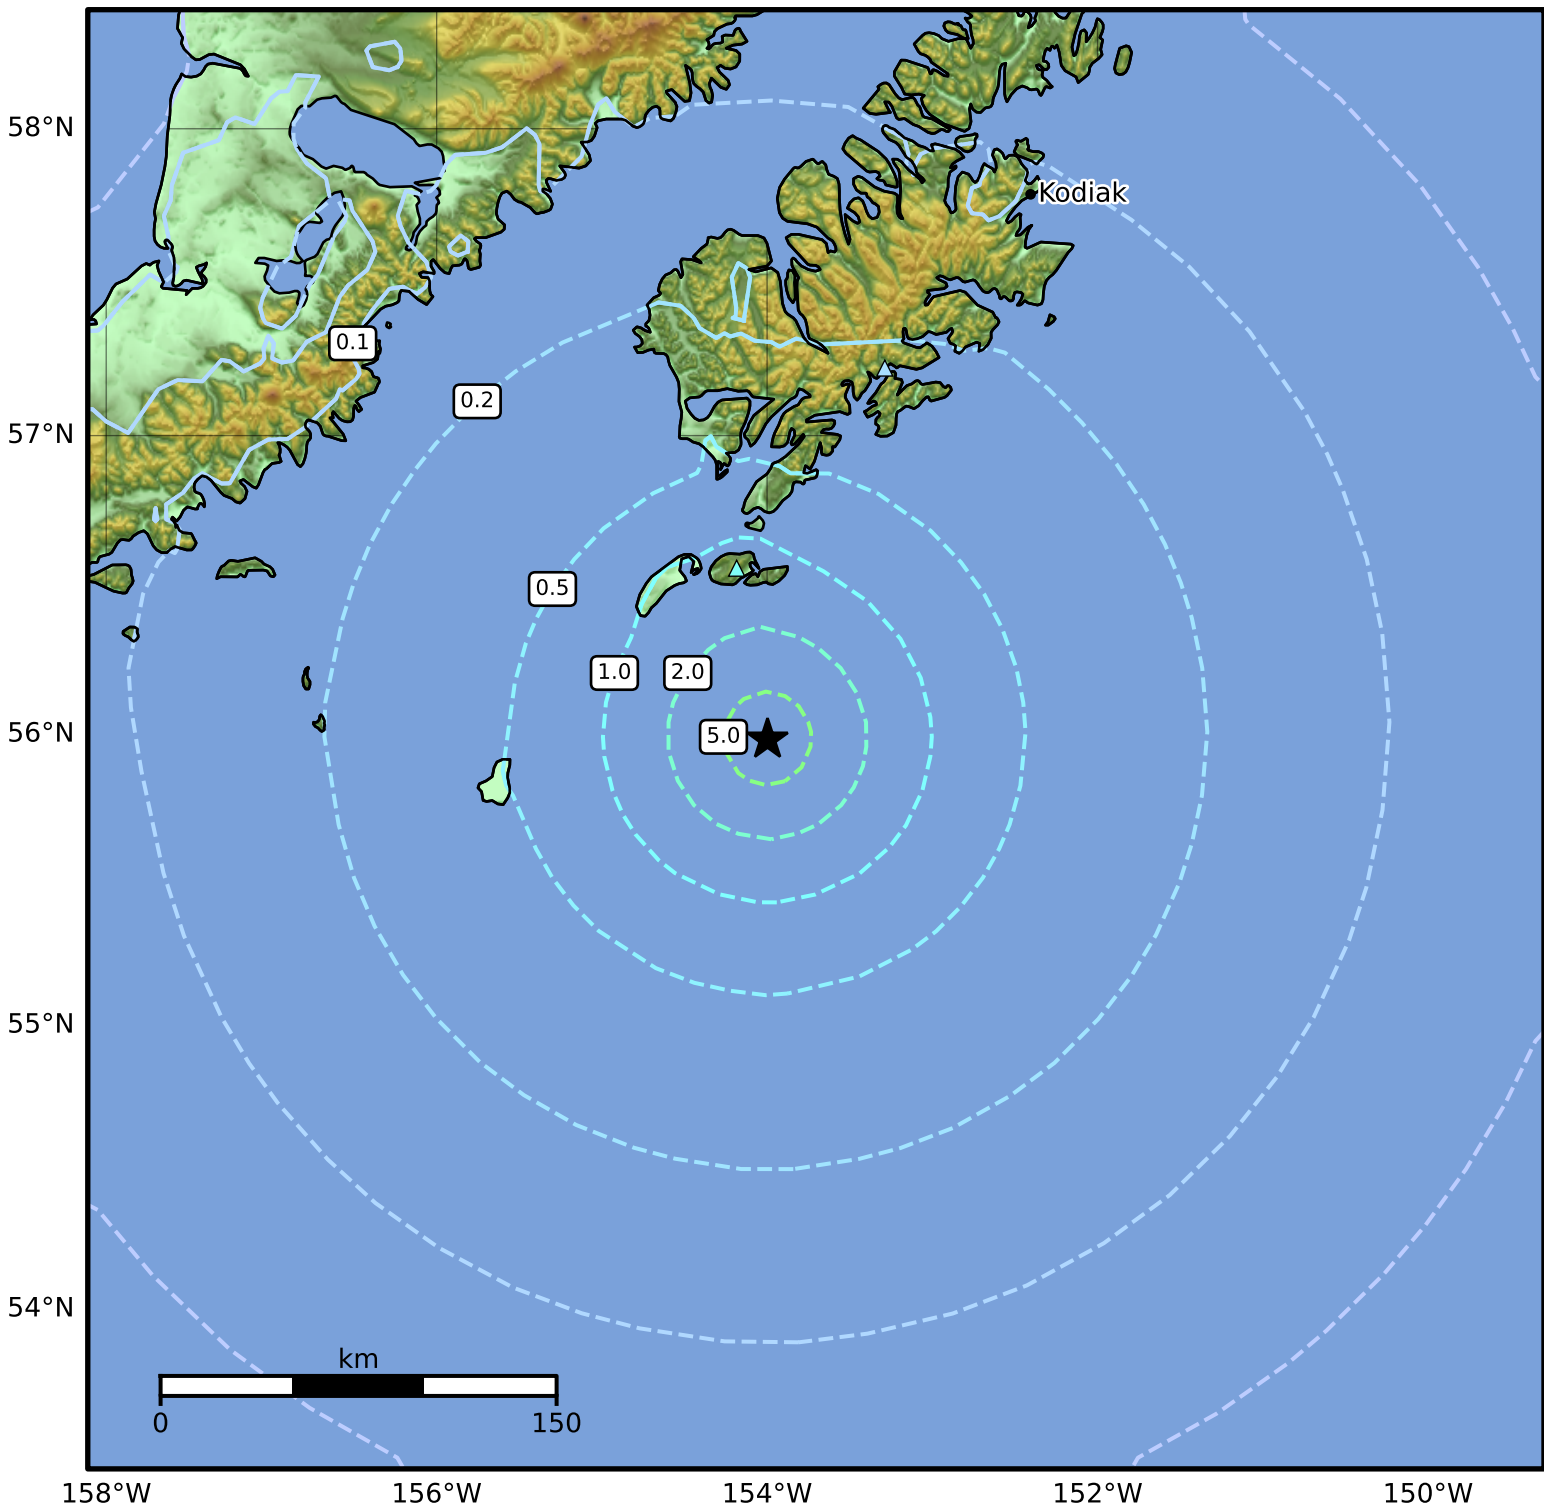

1.0 Second Peak Spectral Acceleration Map Alaska Earthquake Center
ShakeMap: 107 km (66 miles) S of Akhiok
Dec 22, 2024 03:56:04 UTC M5.6 N55.98 W154.00 Depth: 9.2km ID:ak024gez771

SA(1.0) (%g)	0.1	0.2	0.5	1	2	5	10	20	50	100	200
--------------	-----	-----	-----	---	---	---	----	----	----	-----	-----

Scale based on Worden et al. (2012)

Version 4: Processed 2024-12-22T04:27:22Z

△ Seismic Instrument ○ Reported Intensity

★ Epicenter