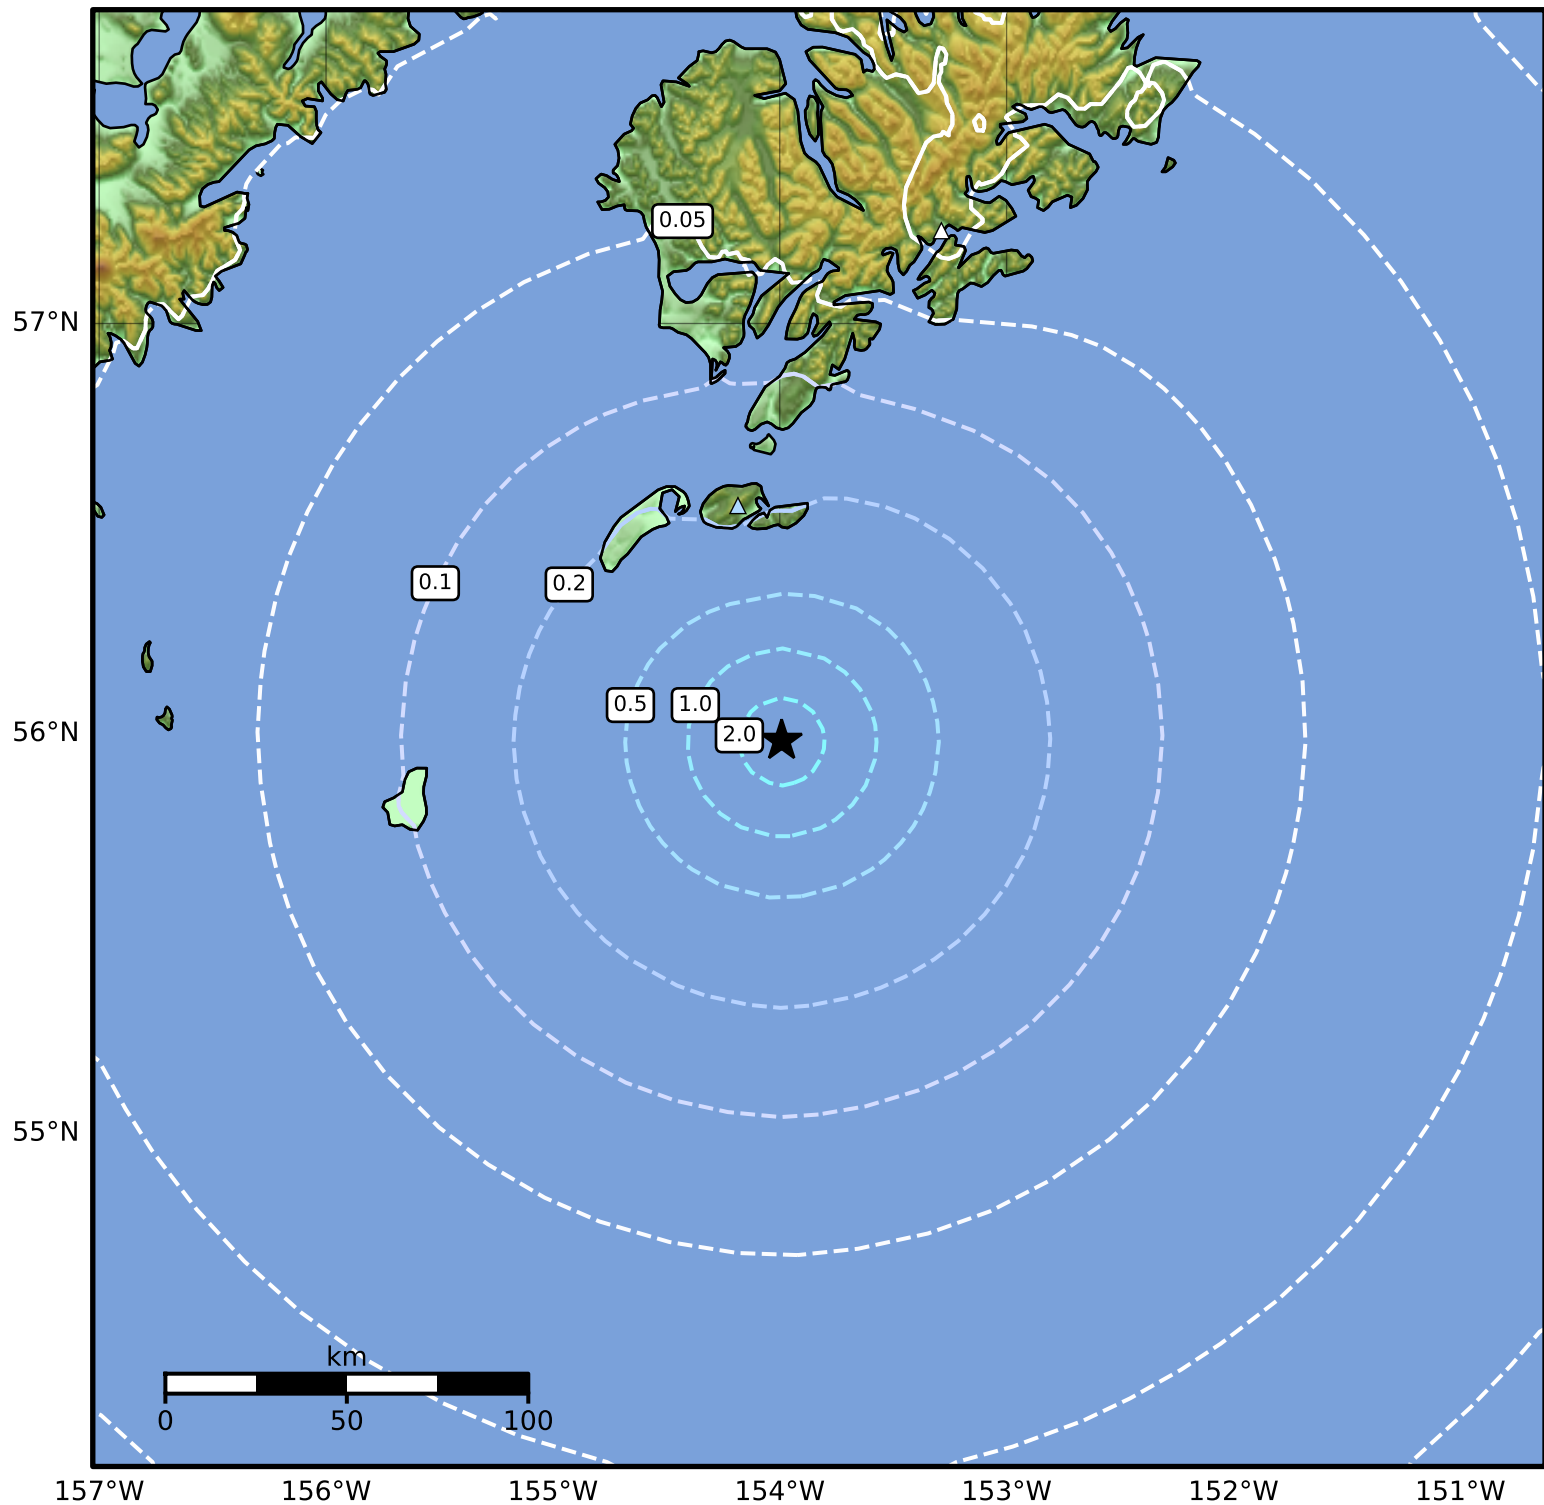

Peak Ground Acceleration Map Alaska Earthquake Center
ShakeMap: 107 km (66 miles) S of Akhiok
Dec 22, 2024 04:08:53 UTC M4.6 N55.98 W153.99 Depth: 17.3km ID:ak024gehals

PGA (%g)	0.1	0.2	0.5	1	2	5	10	20	50	100	200
----------	-----	-----	-----	---	---	---	----	----	----	-----	-----

Scale based on Worden et al. (2012)

Version 2: Processed 2024-12-22T04:33:05Z

△ Seismic Instrument ○ Reported Intensity

★ Epicenter