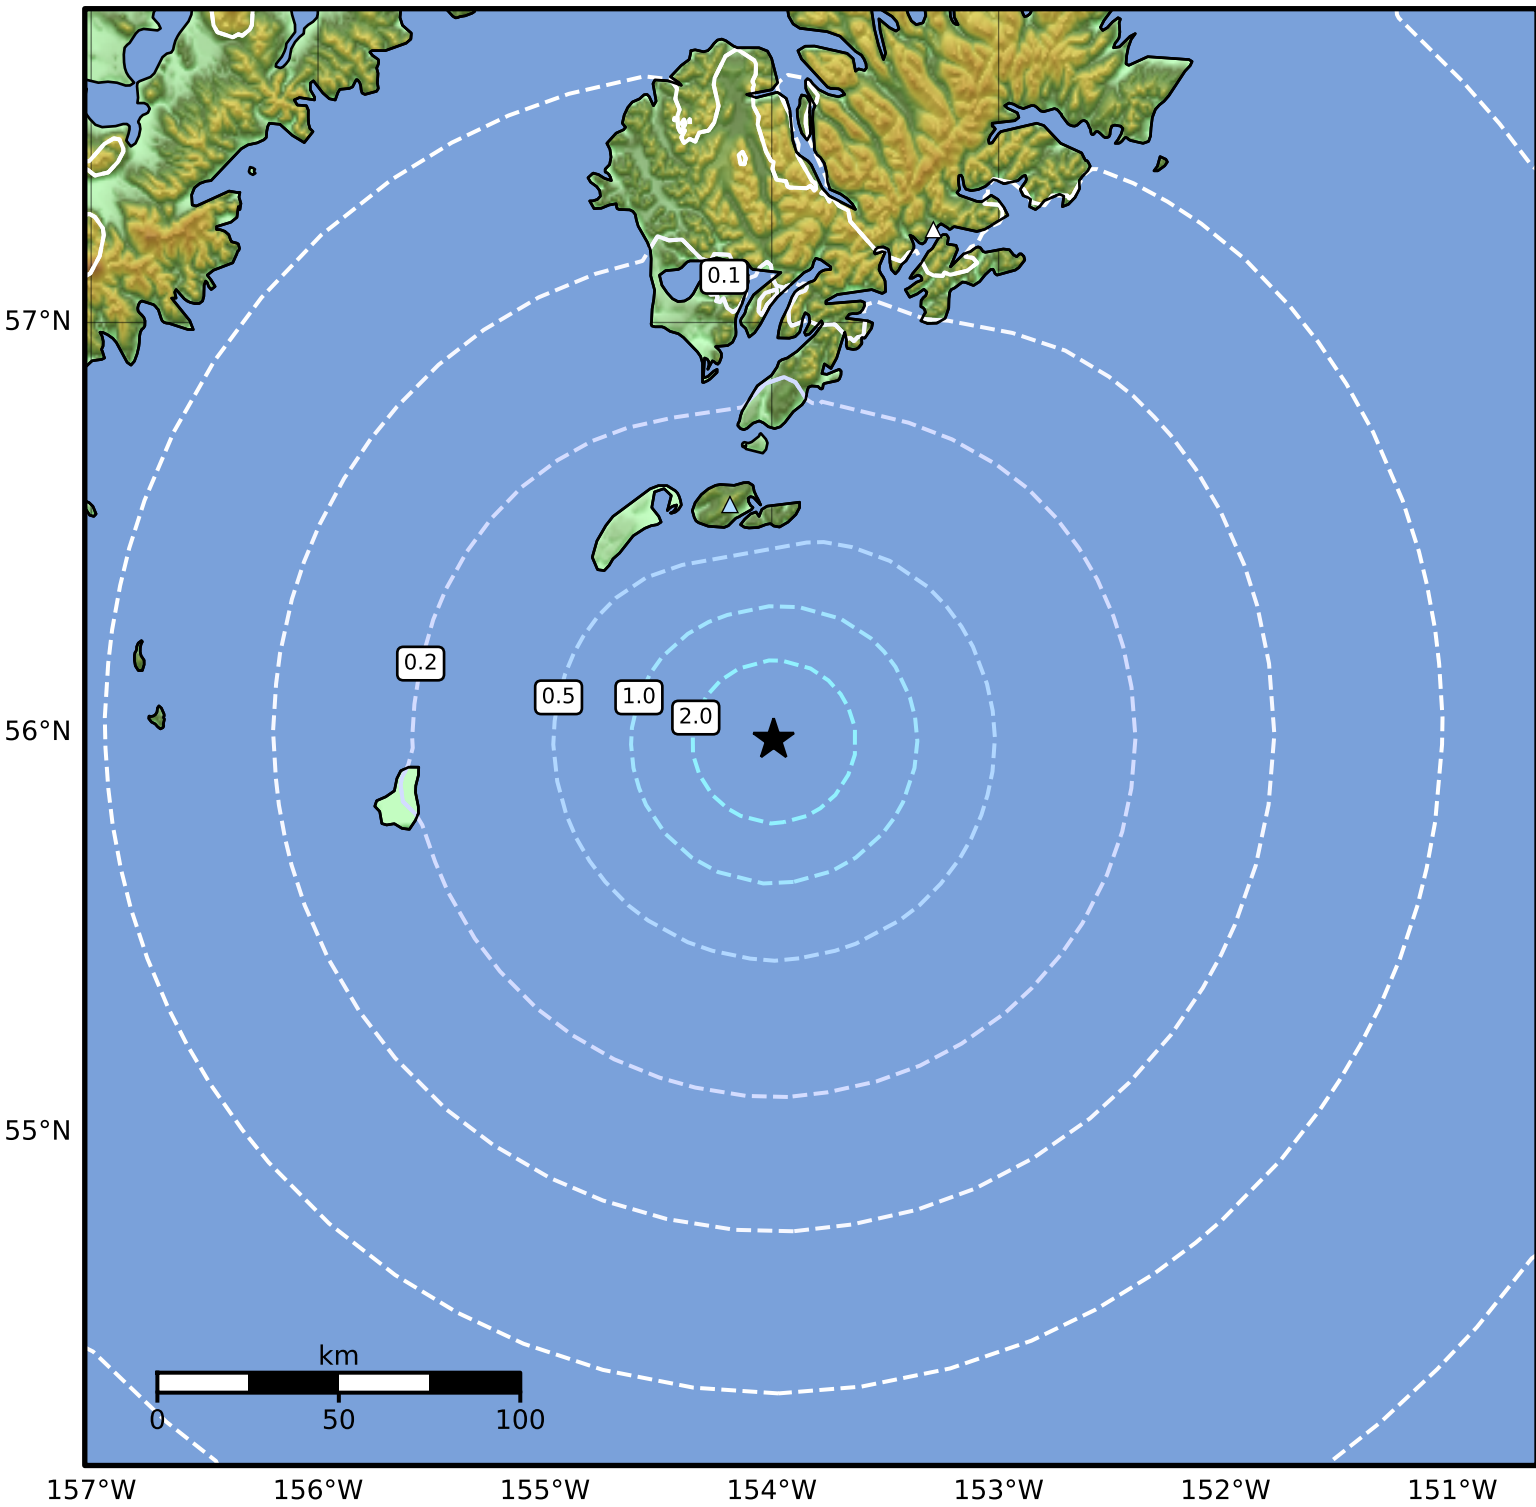

0.3 Second Peak Spectral Acceleration Map Alaska Earthquake Center
 ShakeMap: 107 km (66 miles) S of Akhiok
 Dec 22, 2024 04:08:53 UTC M4.6 N55.98 W153.99 Depth: 17.3km ID:ak024gehalss

SA(0.3) (%g)	0.1	0.2	0.5	1	2	5	10	20	50	100	200
--------------	-----	-----	-----	---	---	---	----	----	----	-----	-----

Scale based on Worden et al. (2012)

Version 2: Processed 2024-12-22T04:33:05Z

△ Seismic Instrument ○ Reported Intensity

★ Epicenter