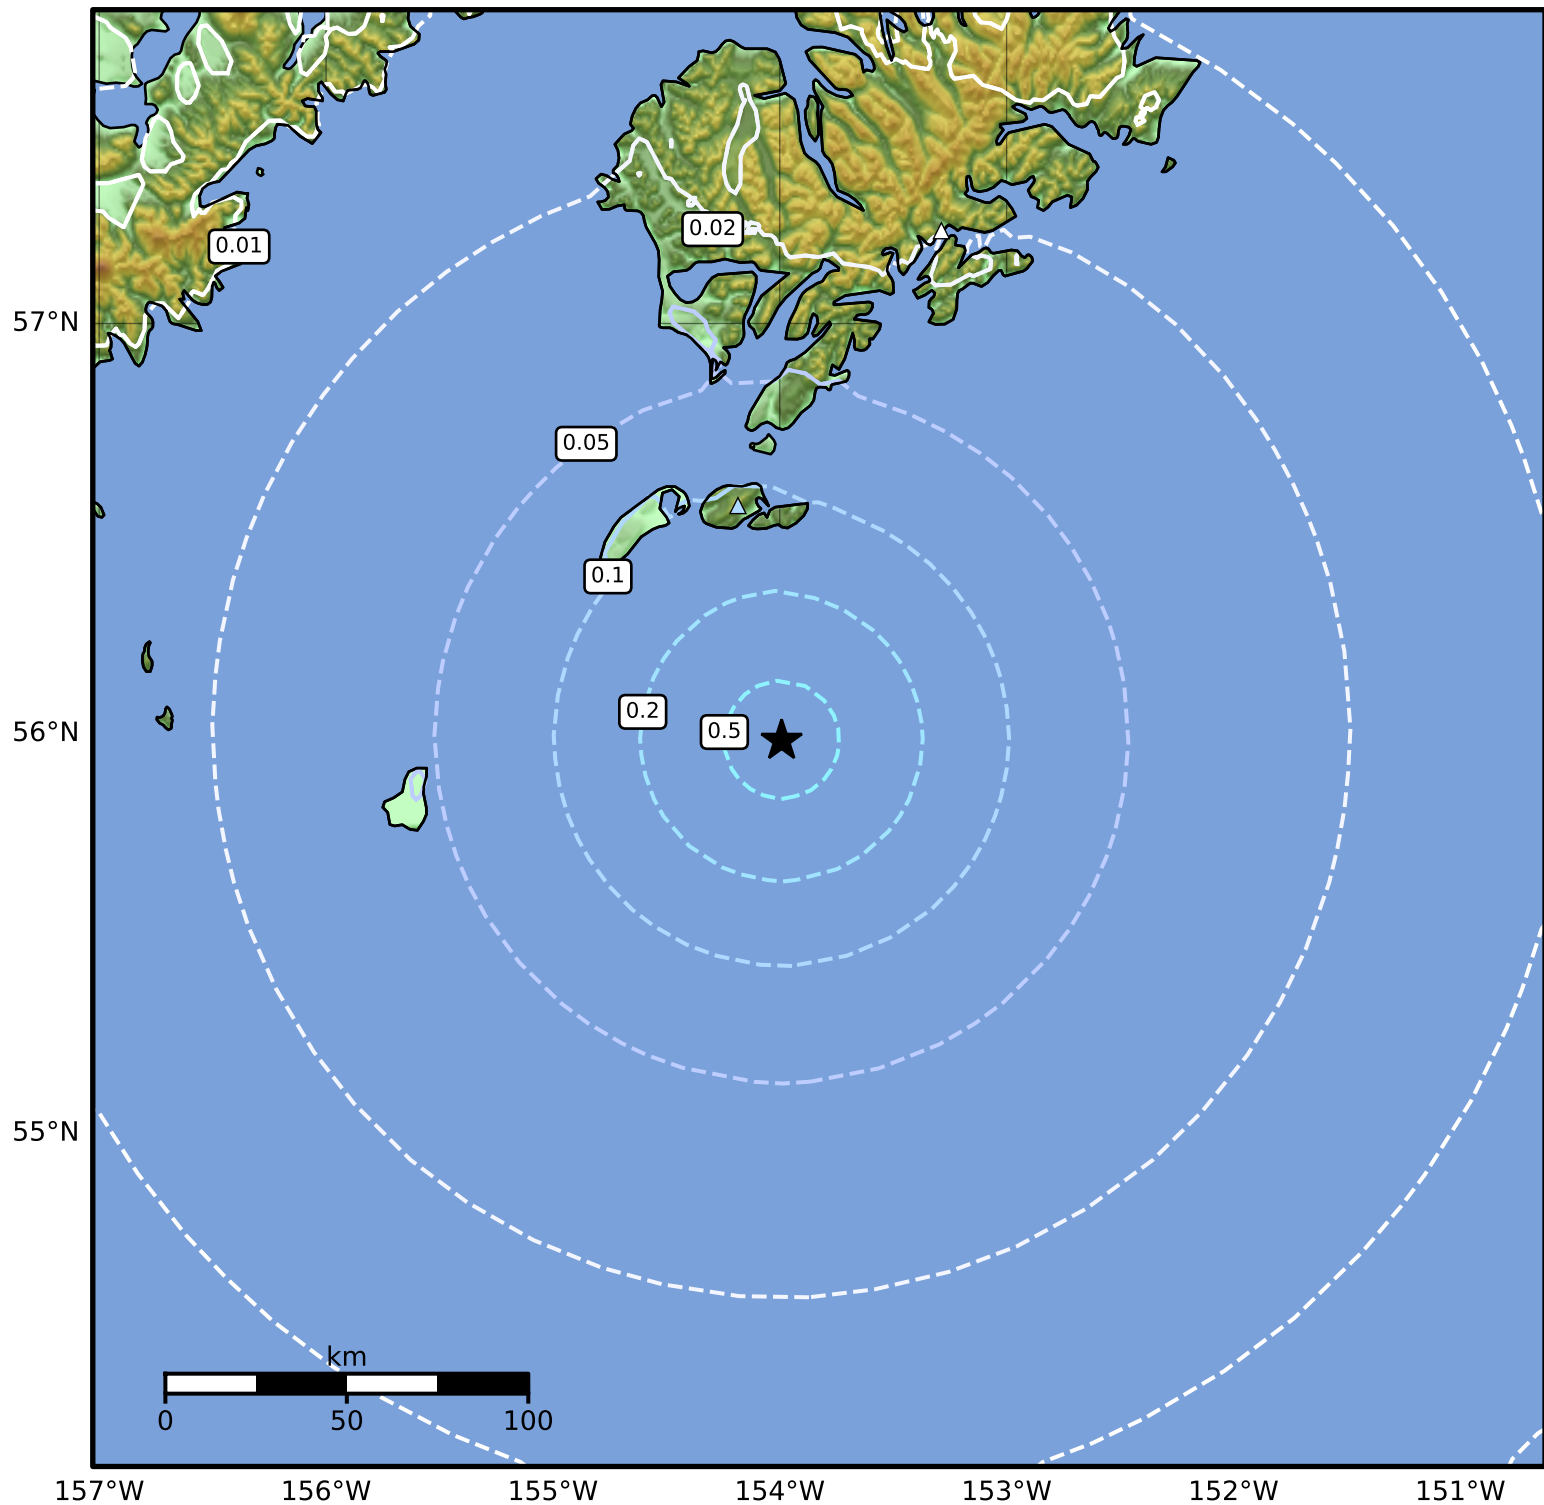

1.0 Second Peak Spectral Acceleration Map Alaska Earthquake Center
 ShakeMap: 107 km (66 miles) S of Akhiok
 Dec 22, 2024 04:08:53 UTC M4.6 N55.98 W153.99 Depth: 17.3km ID:ak024gehalss

SA(1.0) (%g)	0.1	0.2	0.5	1	2	5	10	20	50	100	200
--------------	-----	-----	-----	---	---	---	----	----	----	-----	-----

Scale based on Worden et al. (2012)

Version 2: Processed 2024-12-22T04:33:05Z

△ Seismic Instrument ○ Reported Intensity

★ Epicenter