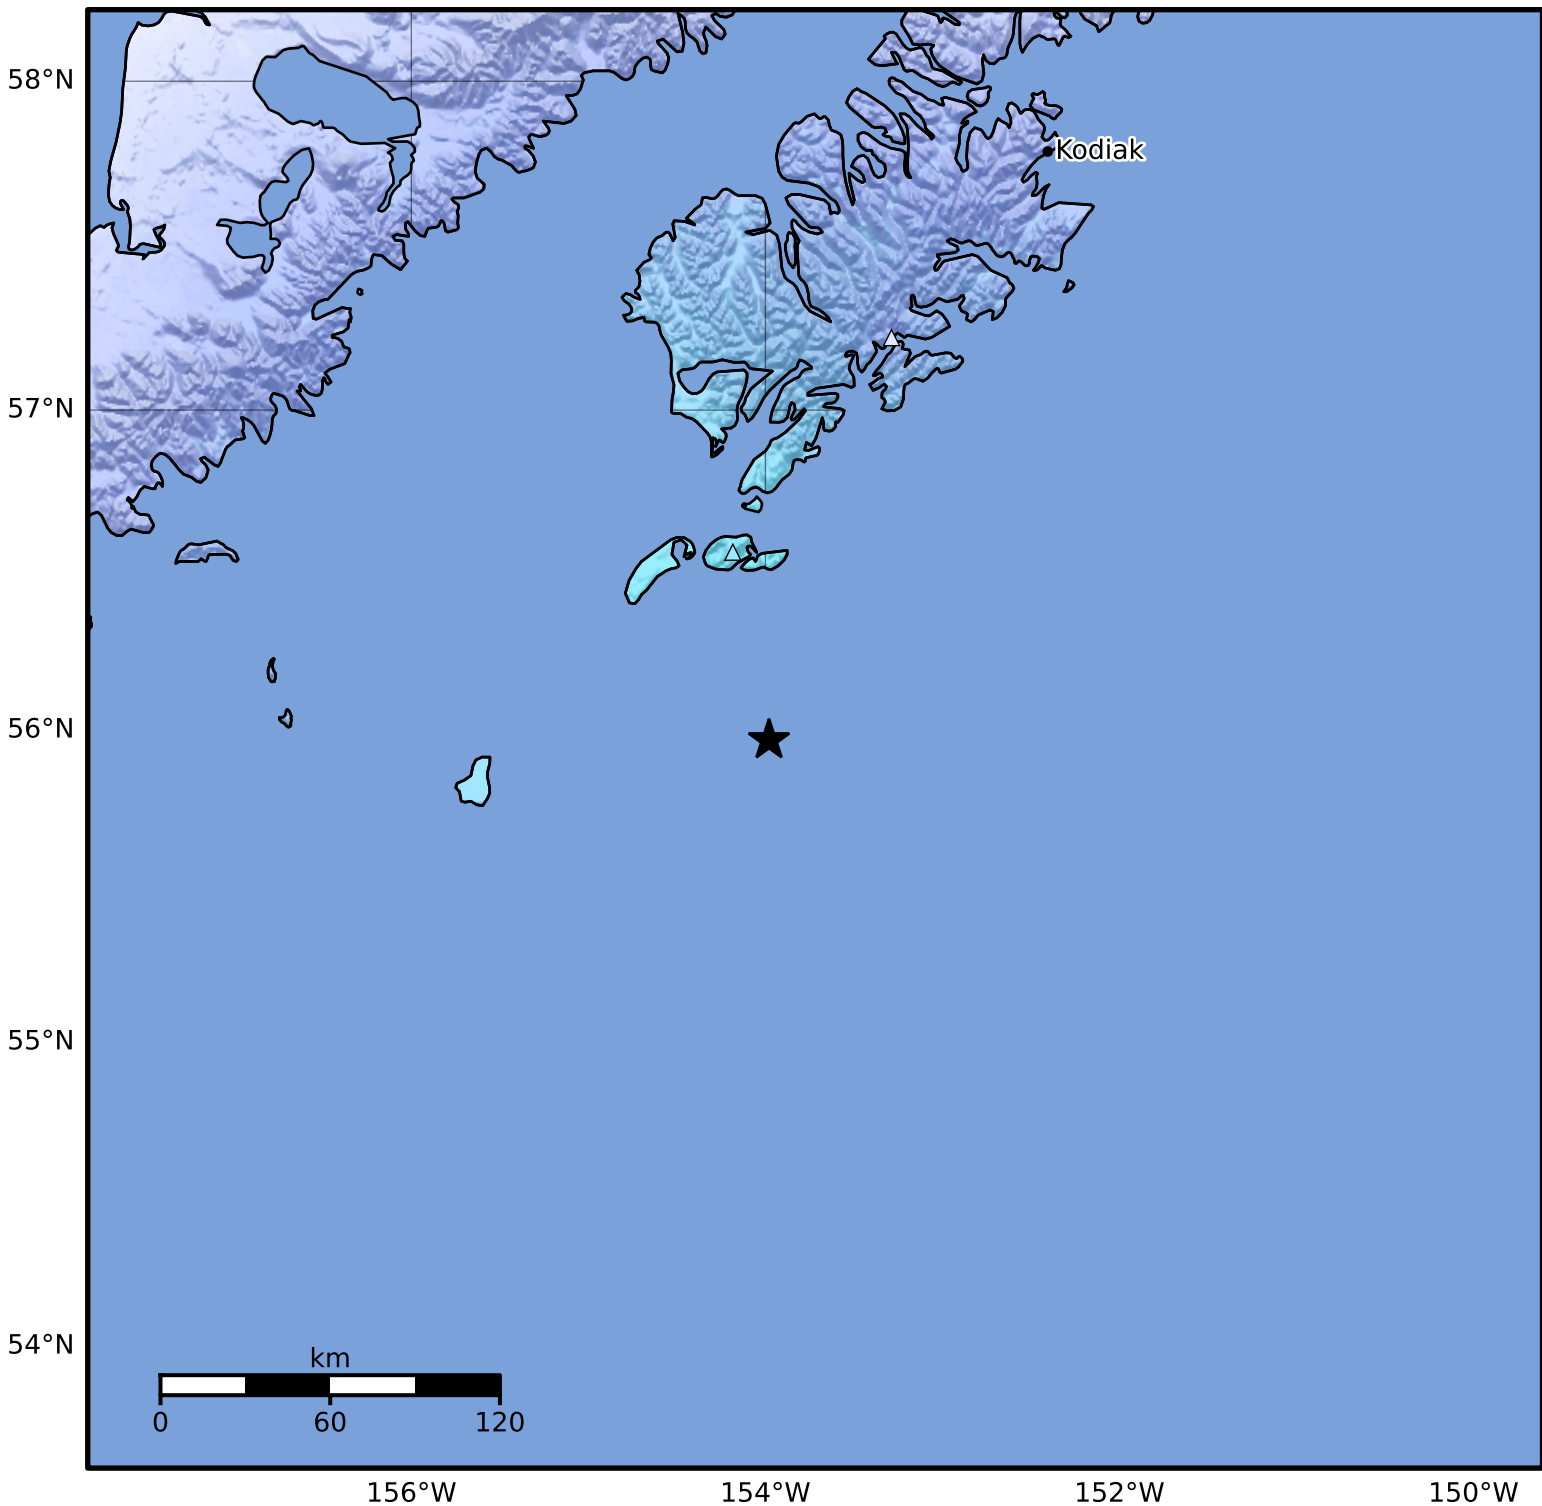

Macroseismic Intensity Map Alaska Earthquake Center  
 ShakeMap: 109 km (68 miles) S of Akhiok  
 Dec 22, 2024 11:44:59 UTC M5.3 N55.97 W153.98 Depth: 12.0km ID:ak024gelo7o8

SHAKING	Not felt	Weak	Light	Moderate	Strong	Very strong	Severe	Violent	Extreme
DAMAGE	None	None	None	Very light	Light	Moderate	Moderate/heavy	Heavy	Very heavy
PGA(%g)	<0.0464	0.297	2.76	6.2	11.5	21.5	40.1	74.7	>139
PGV(cm/s)	<0.0215	0.135	1.41	4.65	9.64	20	41.4	85.8	>178
INTENSITY	<b>I</b>	<b>II-III</b>	<b>IV</b>	<b>V</b>	<b>VI</b>	<b>VII</b>	<b>VIII</b>	<b>IX</b>	<b>X+</b>

Scale based on Worden et al. (2012)

Version 4: Processed 2024-12-22T12:15:46Z

△ Seismic Instrument ○ Reported Intensity

★ Epicenter