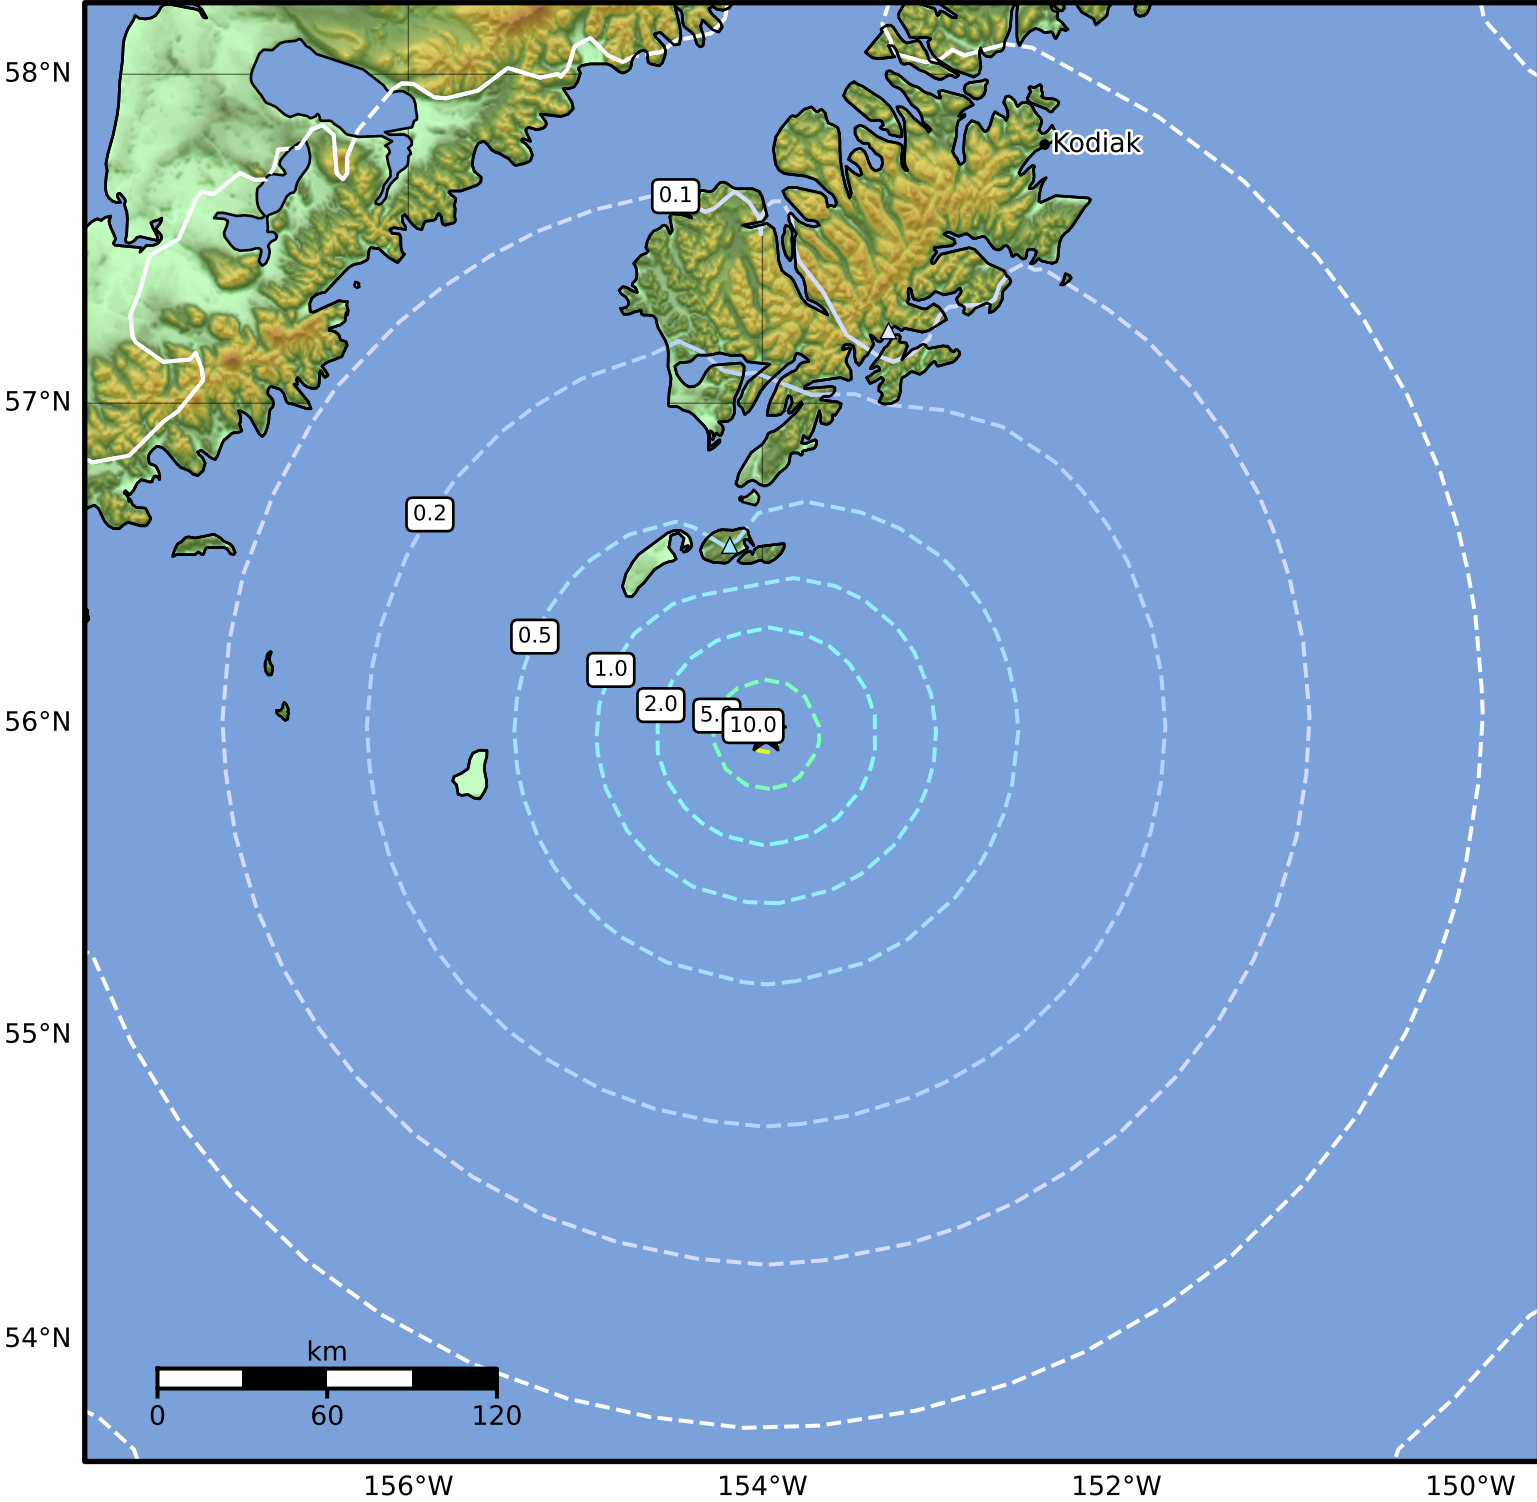

Peak Ground Acceleration Map Alaska Earthquake Center
ShakeMap: 109 km (68 miles) S of Akhiok
Dec 22, 2024 11:44:59 UTC M5.3 N55.97 W153.98 Depth: 12.0km ID:ak024gelo7o8

PGA (%g)	0.1	0.2	0.5	1	2	5	10	20	50	100	200
----------	-----	-----	-----	---	---	---	----	----	----	-----	-----

Scale based on Worden et al. (2012)

Version 4: Processed 2024-12-22T12:15:46Z

△ Seismic Instrument ○ Reported Intensity

★ Epicenter