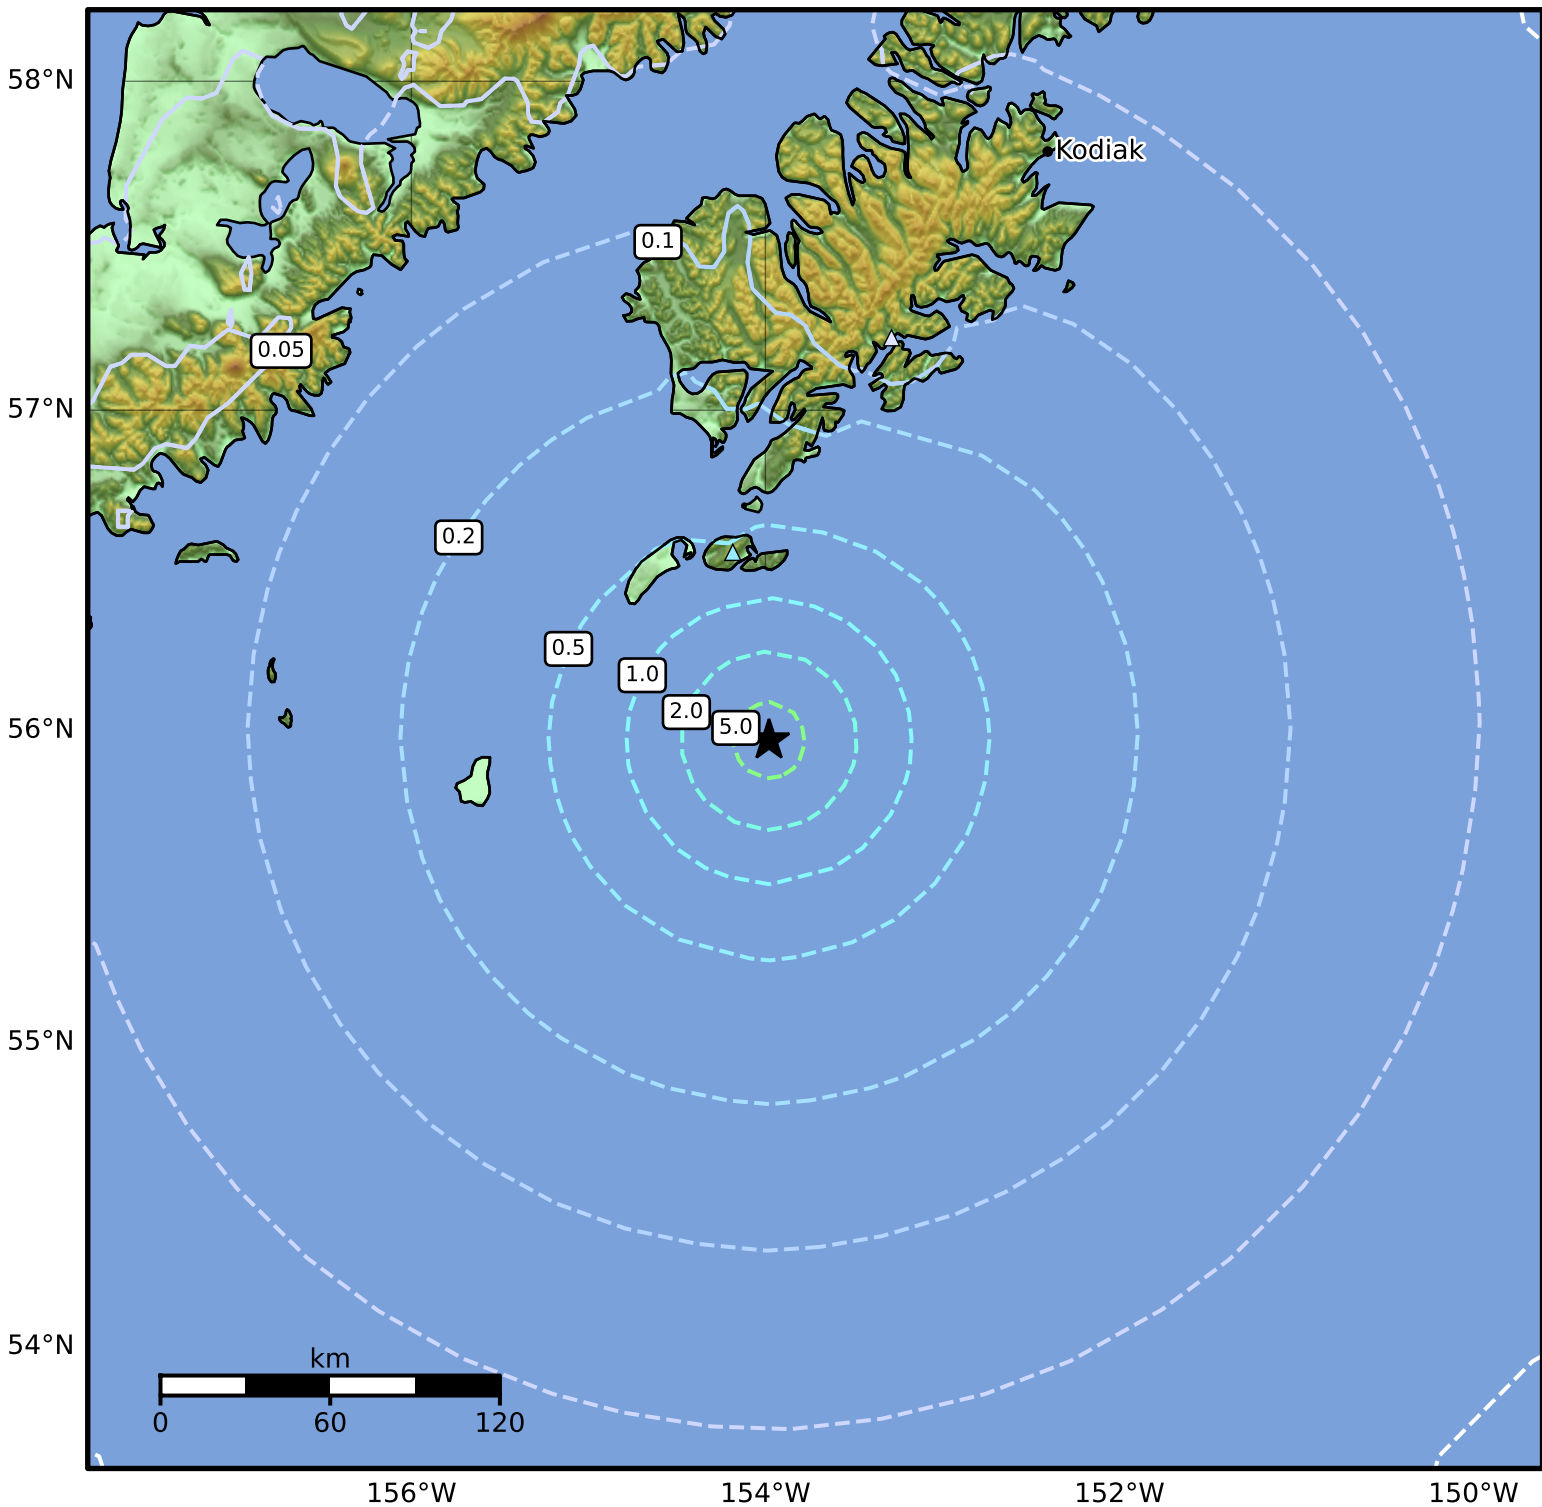

Peak Ground Velocity Map Alaska Earthquake Center  
ShakeMap: 109 km (68 miles) S of Akhiok  
Dec 22, 2024 11:44:59 UTC M5.3 N55.97 W153.98 Depth: 12.0km ID:ak024gelo7o8

PGV (cm/s)	0.1	0.2	0.5	1	2	5	10	20	50	100	200
------------	-----	-----	-----	---	---	---	----	----	----	-----	-----

Scale based on Worden et al. (2012)

Version 4: Processed 2024-12-22T12:15:46Z

△ Seismic Instrument ○ Reported Intensity

★ Epicenter