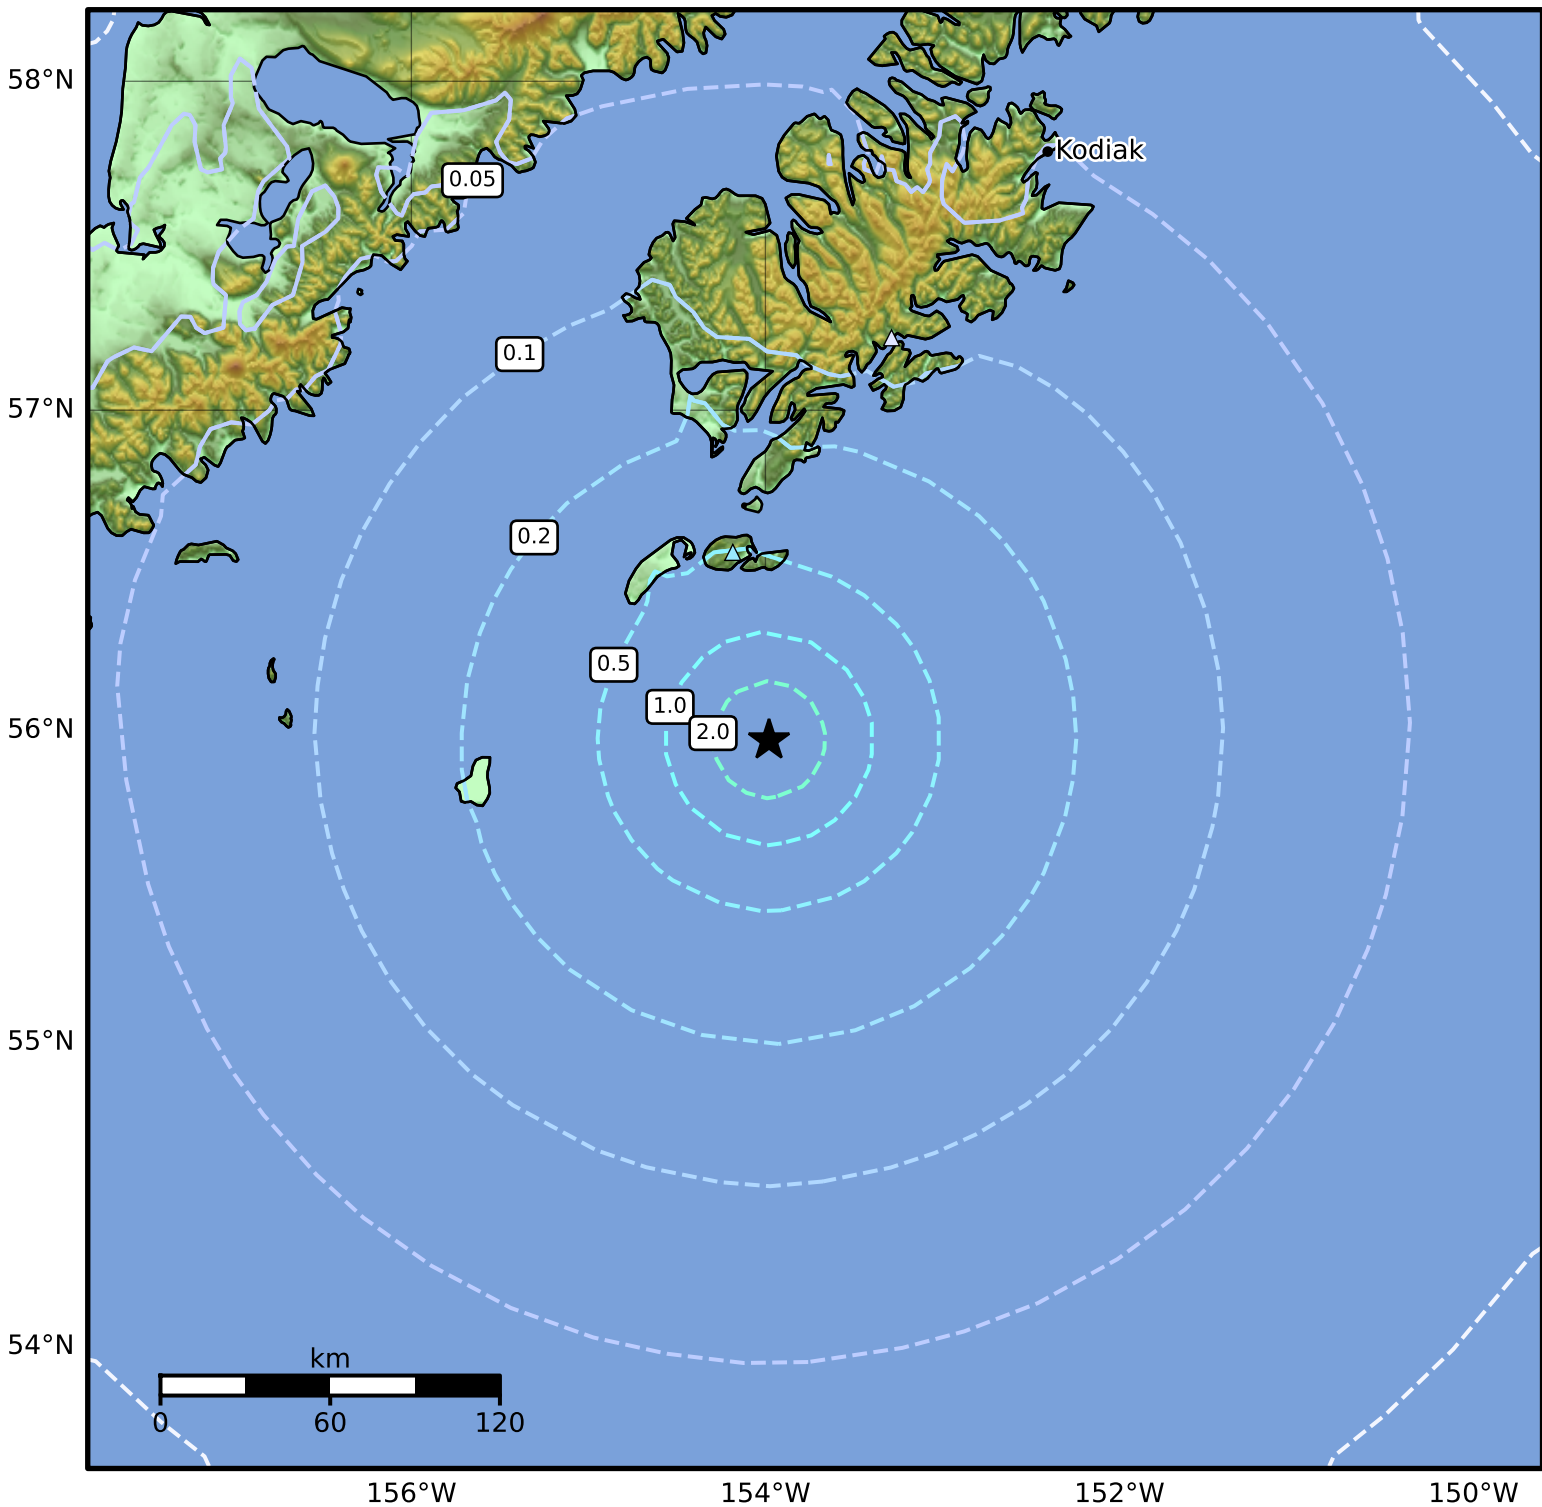

1.0 Second Peak Spectral Acceleration Map Alaska Earthquake Center
ShakeMap: 109 km (68 miles) S of Akhiok
Dec 22, 2024 11:44:59 UTC M5.3 N55.97 W153.98 Depth: 12.0km ID:ak024gelo7o8

SA(1.0) (%g)	0.1	0.2	0.5	1	2	5	10	20	50	100	200
--------------	-----	-----	-----	---	---	---	----	----	----	-----	-----

Scale based on Worden et al. (2012)

Version 4: Processed 2024-12-22T12:15:46Z

△ Seismic Instrument ○ Reported Intensity

★ Epicenter