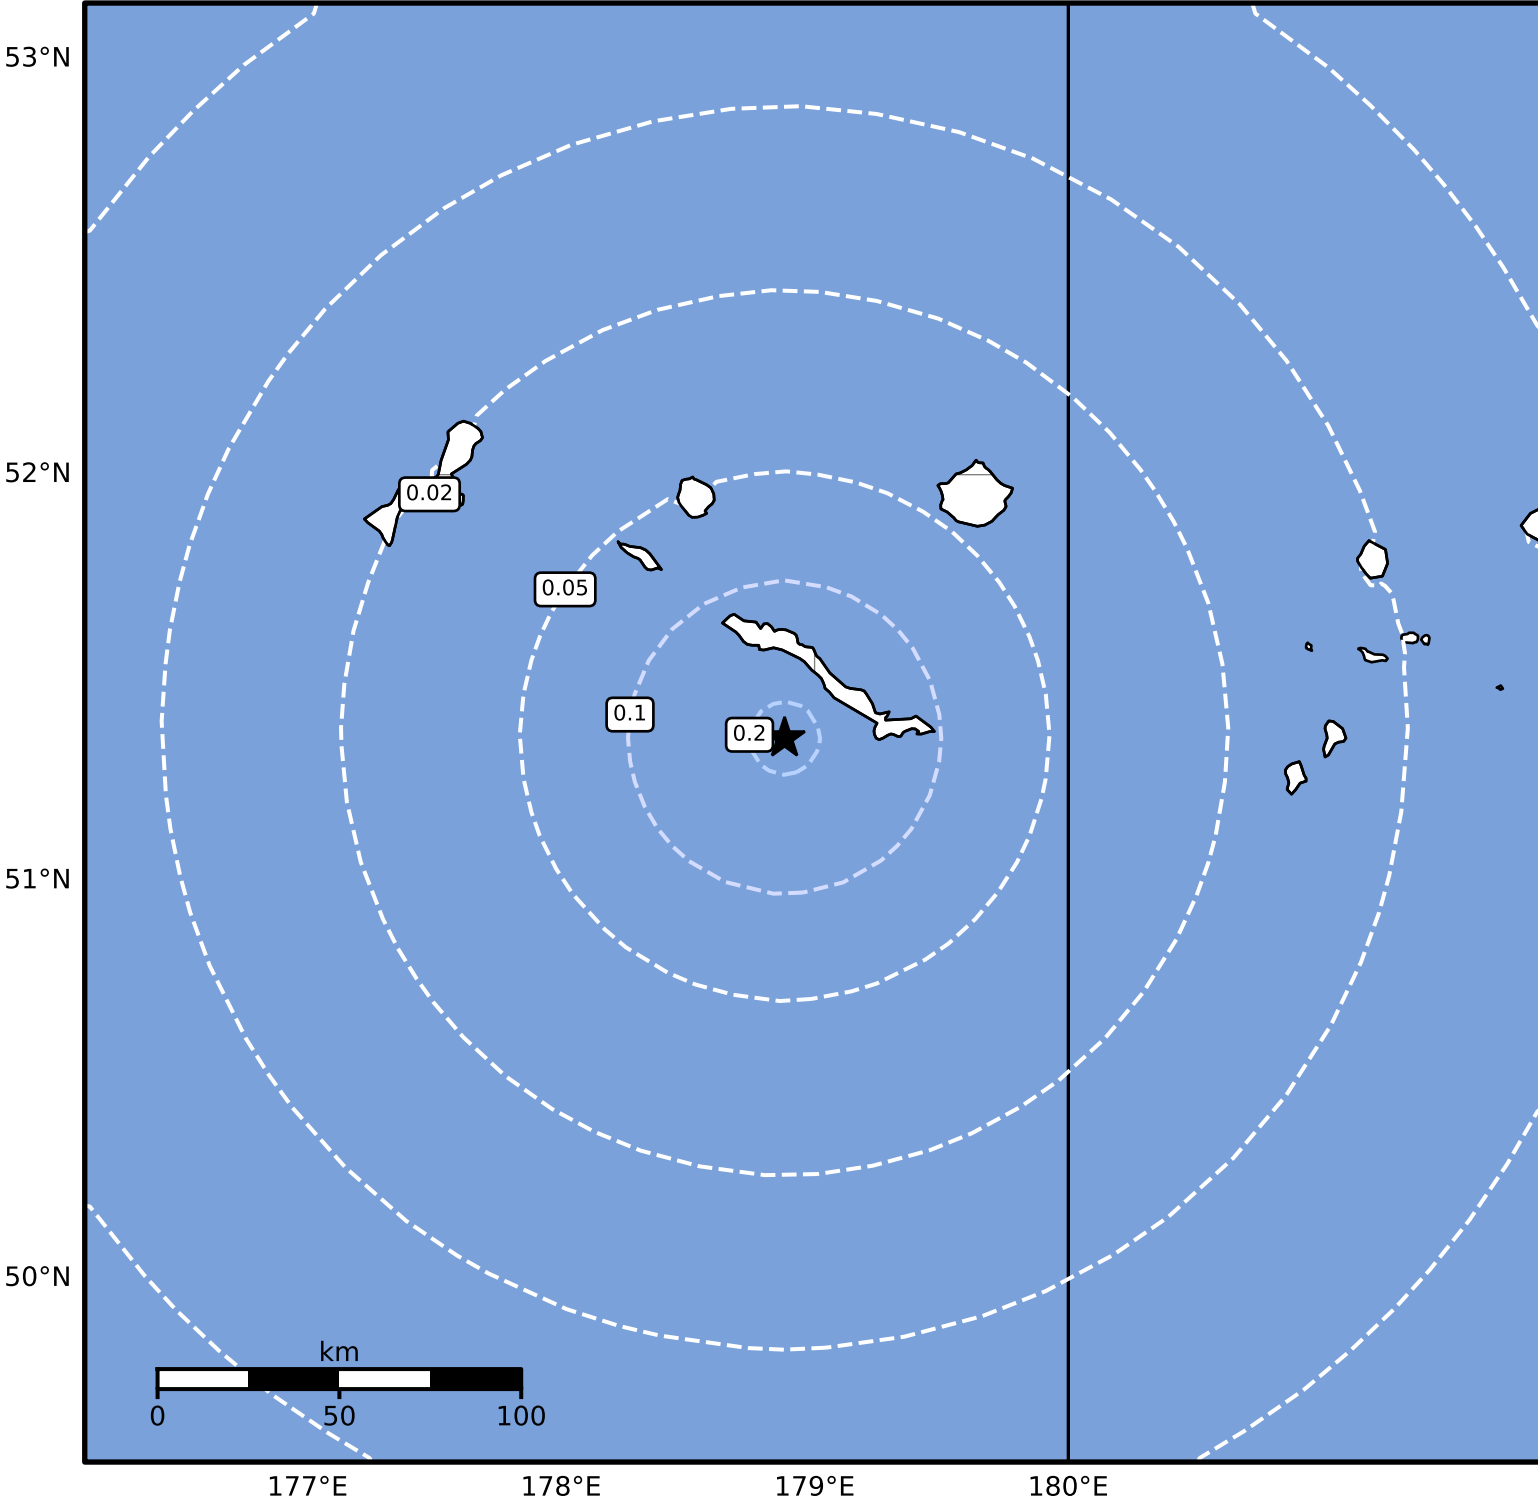

Peak Ground Acceleration Map Alaska Earthquake Center  
ShakeMap: 21 km (13 miles) SSW of Amchitka  
Dec 24, 2024 06:36:02 UTC M3.9 N51.35 E178.88 Depth: 41.3km ID:ak024ghtpwwi

<b>PGA (%g)</b>	<b>0.1</b>	<b>0.2</b>	<b>0.5</b>	<b>1</b>	<b>2</b>	<b>5</b>	<b>10</b>	<b>20</b>	<b>50</b>	<b>100</b>	<b>200</b>
-----------------	------------	------------	------------	----------	----------	----------	-----------	-----------	-----------	------------	------------

Scale based on Worden et al. (2012)

Version 2: Processed 2024-12-24T18:38:57Z

△ Seismic Instrument    ○ Reported Intensity

★ Epicenter