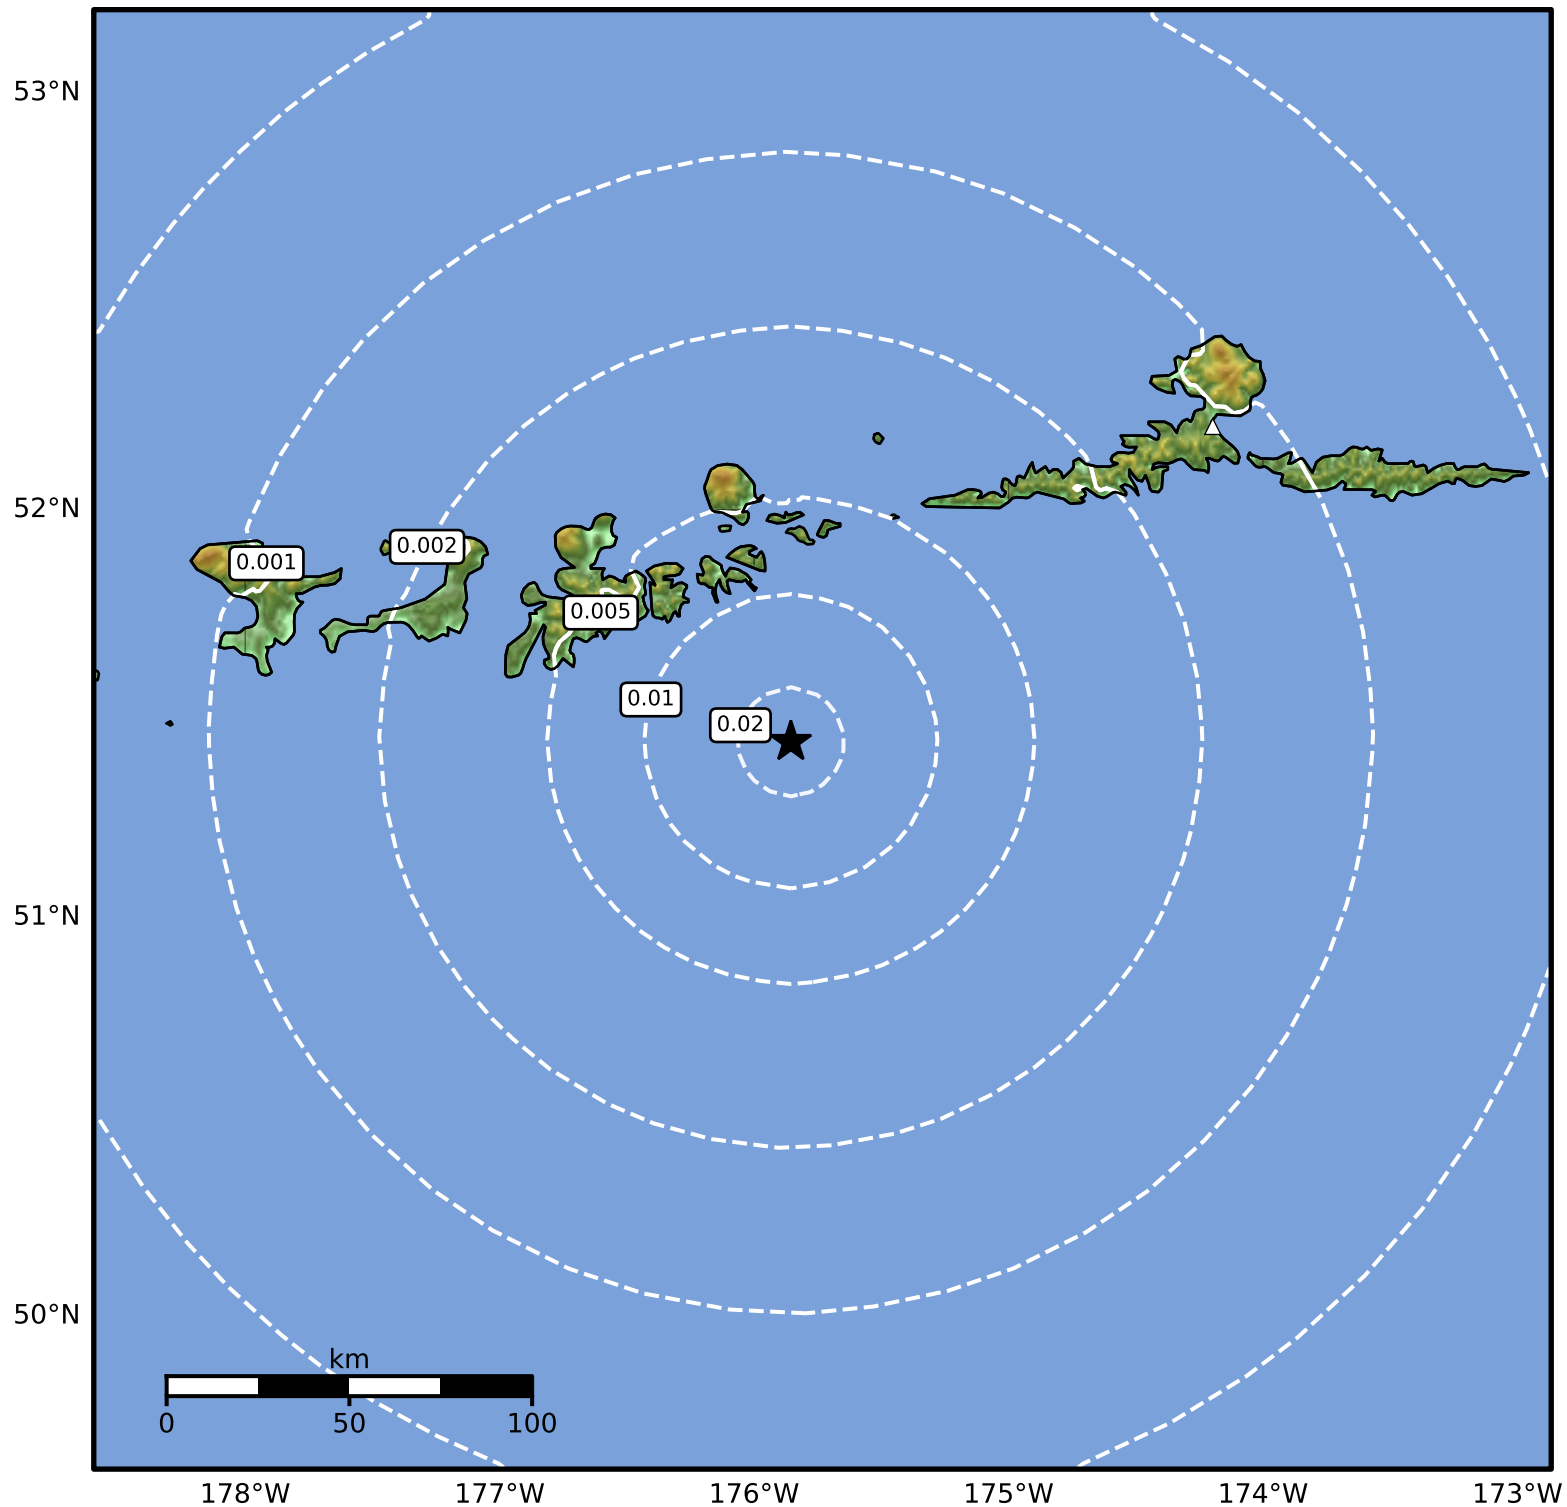

1.0 Second Peak Spectral Acceleration Map Alaska Earthquake Center
 ShakeMap: 74 km (46 miles) SE of Adak
 Dec 25, 2024 09:18:56 UTC M3.6 N51.43 W175.86 Depth: 32.6km ID:ak024gjxtlm

SA(1.0) (%g)	0.1	0.2	0.5	1	2	5	10	20	50	100	200
--------------	-----	-----	-----	---	---	---	----	----	----	-----	-----

Scale based on Worden et al. (2012)

Version 2: Processed 2024-12-25T16:31:02Z

△ Seismic Instrument ○ Reported Intensity

★ Epicenter