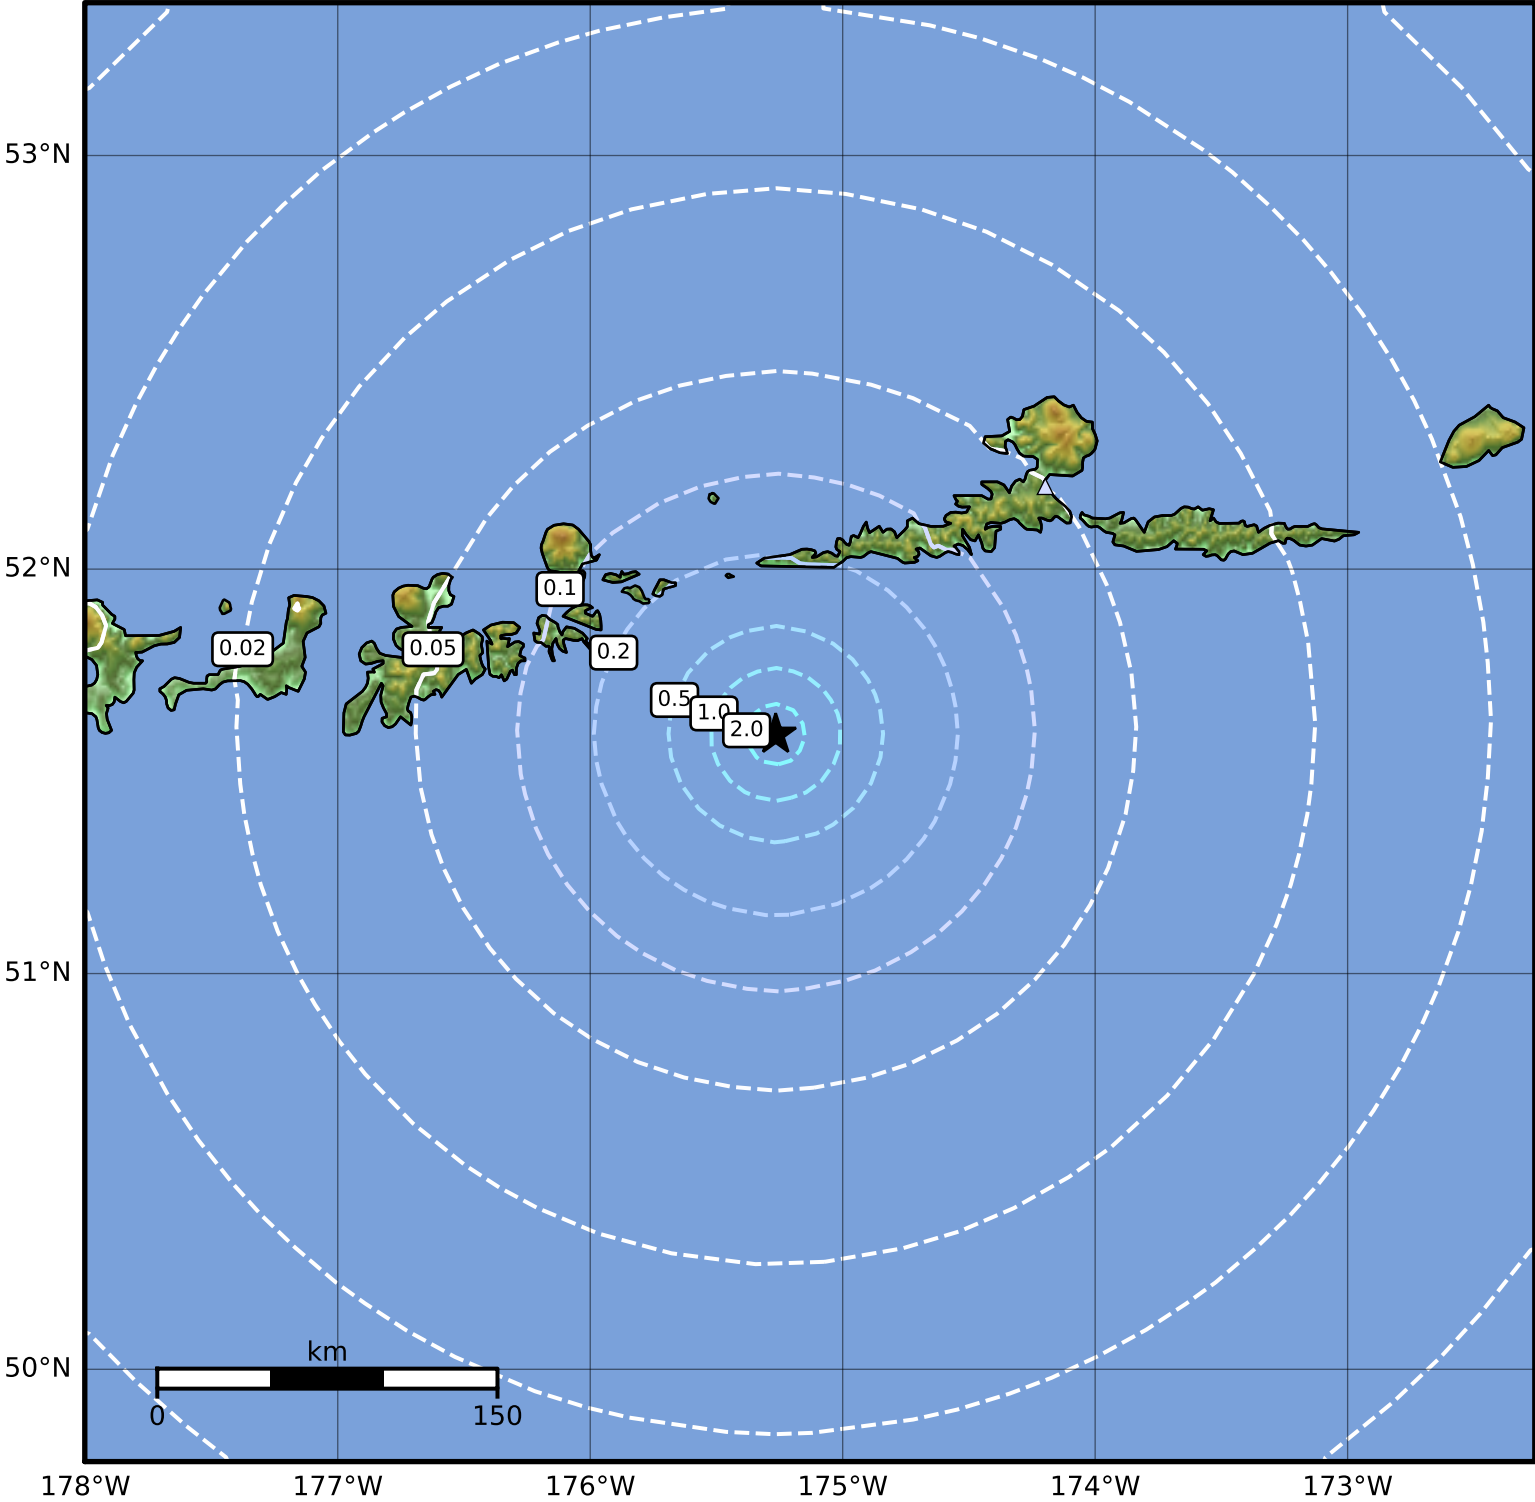

Peak Ground Acceleration Map Alaska Earthquake Center
 ShakeMap: 99 km (61 miles) SW of Atka
 Jan 10, 2024 03:57:31 UTC M4.3 N51.59 W175.27 Depth: 13.0km ID:ak024gli2zi

PGA (%g)	0.1	0.2	0.5	1	2	5	10	20	50	100	200
----------	-----	-----	-----	---	---	---	----	----	----	-----	-----

Scale based on Worden et al. (2012)

Version 1: Processed 2024-01-10T04:52:46Z

△ Seismic Instrument ○ Reported Intensity

★ Epicenter