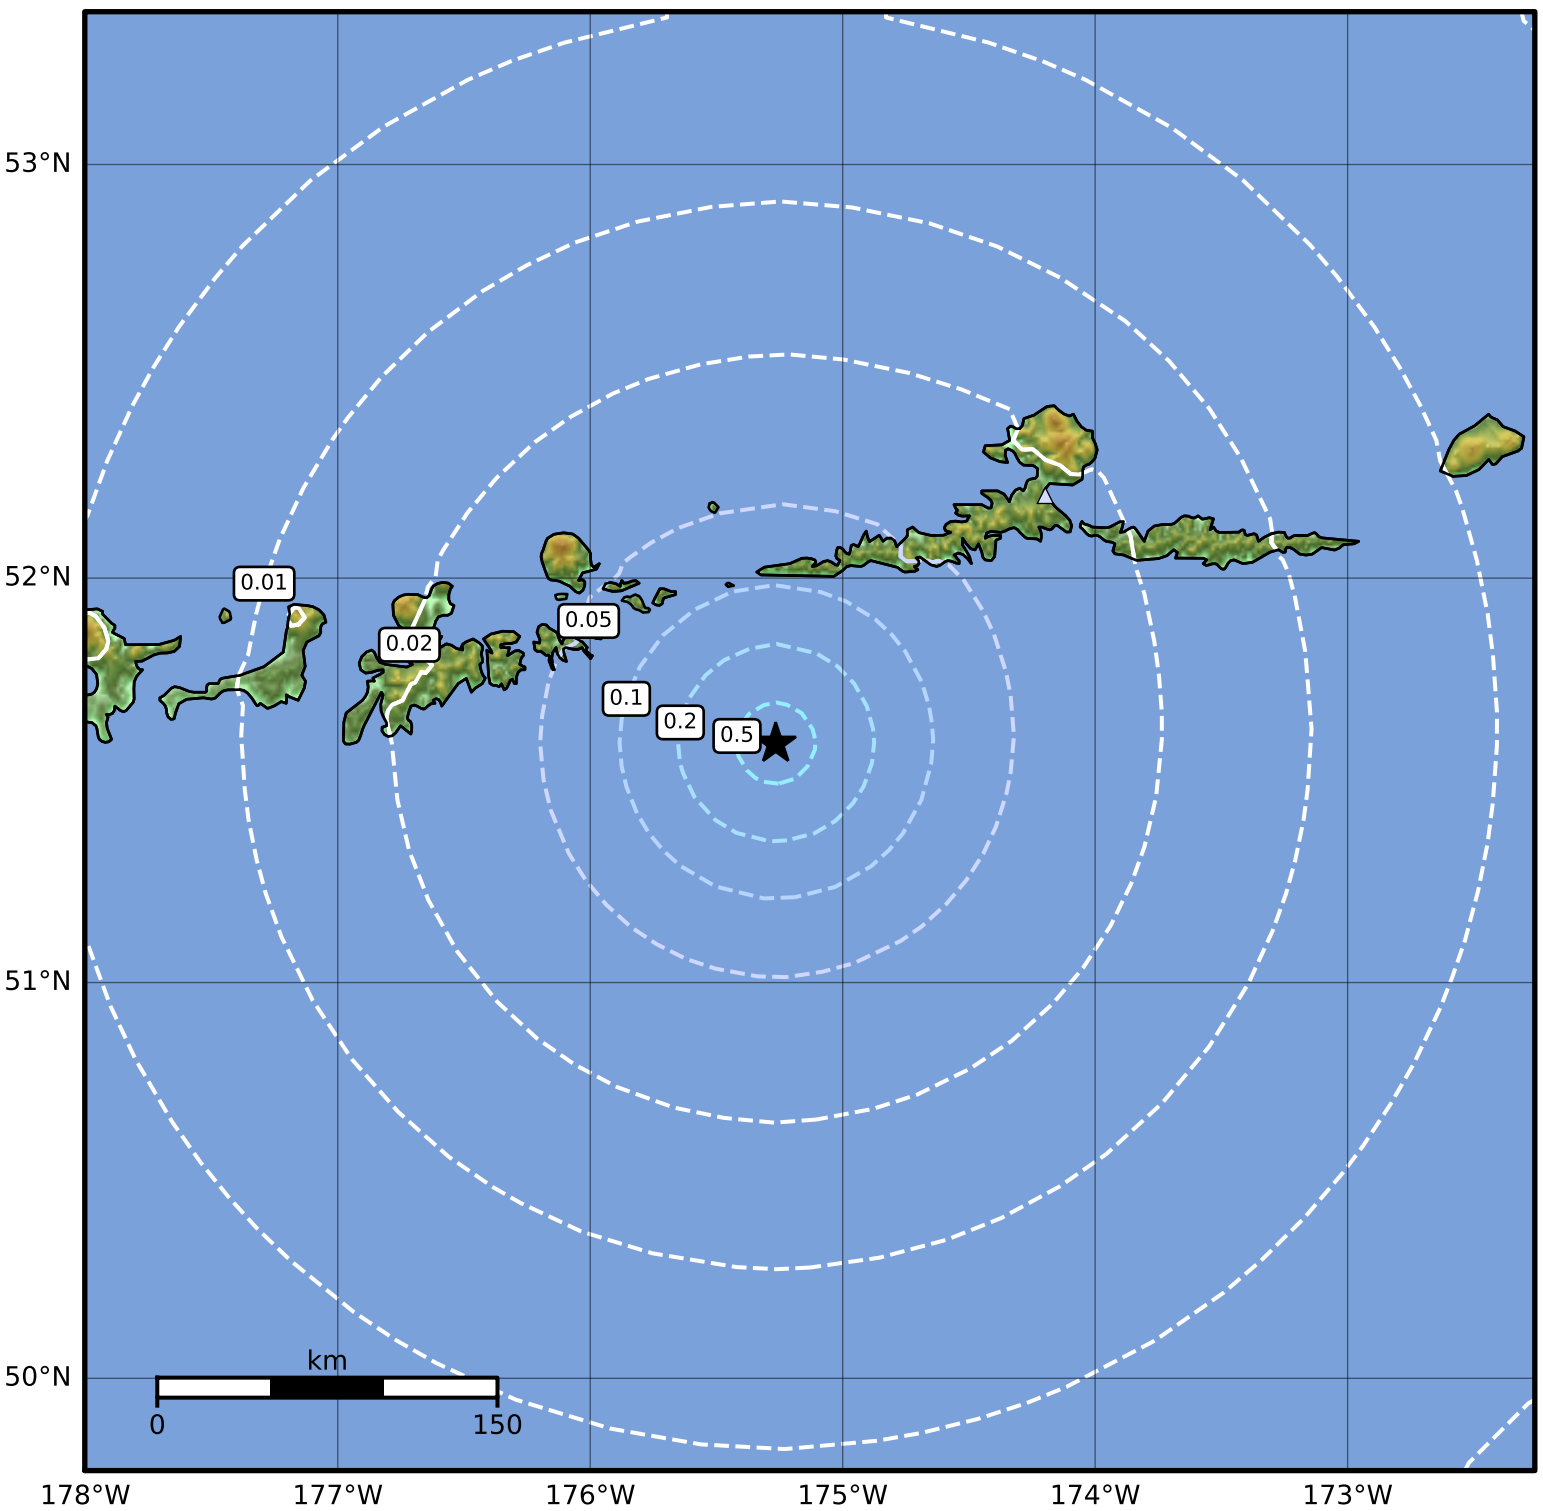

Peak Ground Velocity Map Alaska Earthquake Center
ShakeMap: 99 km (61 miles) SW of Atka
Jan 10, 2024 03:57:31 UTC M4.3 N51.59 W175.27 Depth: 13.0km ID:ak024gli2zi

PGV (cm/s)	0.1	0.2	0.5	1	2	5	10	20	50	100	200
------------	-----	-----	-----	---	---	---	----	----	----	-----	-----

Scale based on Worden et al. (2012)

Version 1: Processed 2024-01-10T04:52:46Z

△ Seismic Instrument ○ Reported Intensity

★ Epicenter