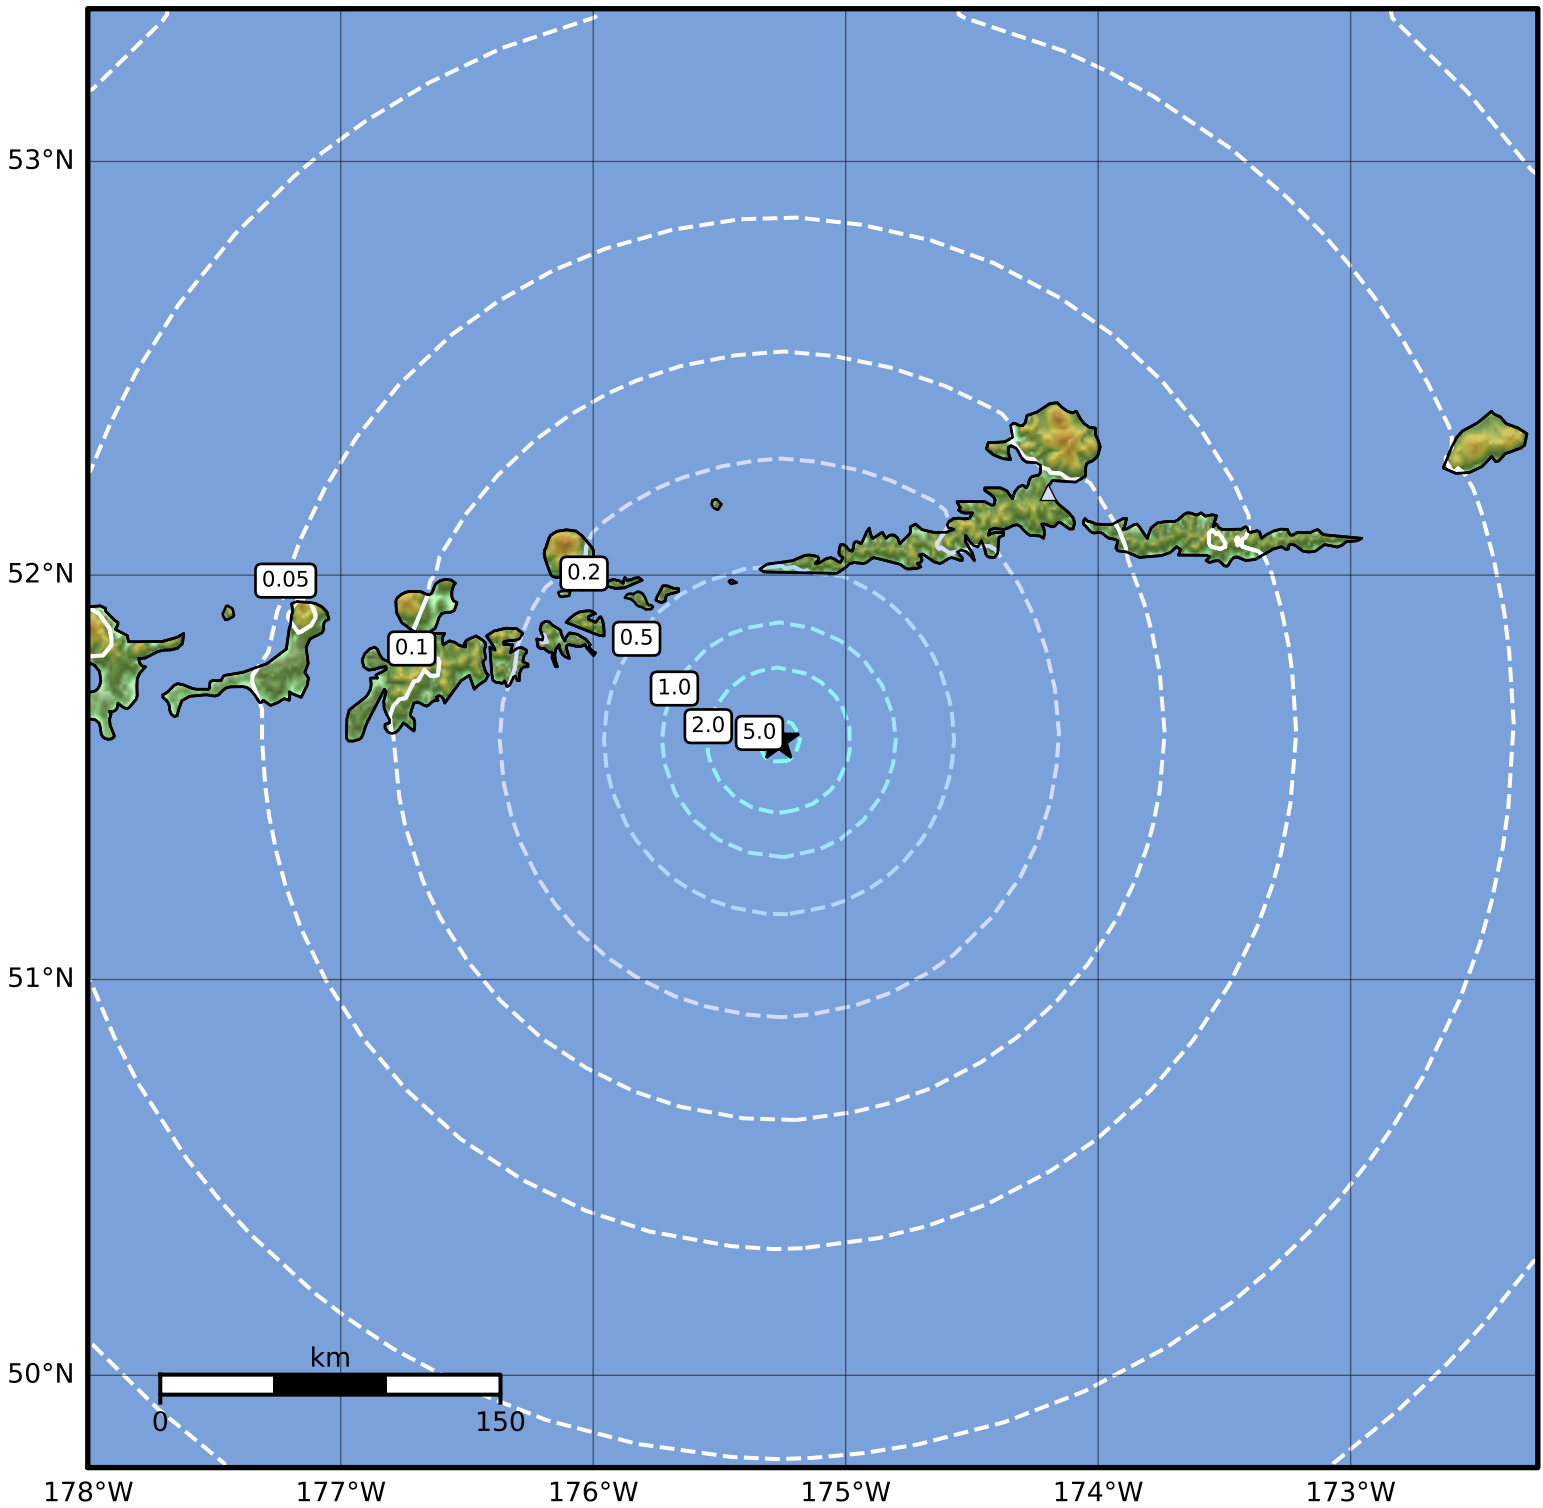

0.3 Second Peak Spectral Acceleration Map Alaska Earthquake Center
 ShakeMap: 99 km (61 miles) SW of Atka
 Jan 10, 2024 03:57:31 UTC M4.3 N51.59 W175.27 Depth: 13.0km ID:ak024gli2zi

SA(0.3) (%g)	0.1	0.2	0.5	1	2	5	10	20	50	100	200
---------------------	------------	------------	------------	----------	----------	----------	-----------	-----------	-----------	------------	------------

Scale based on Worden et al. (2012)

Version 1: Processed 2024-01-10T04:52:46Z

△ Seismic Instrument ○ Reported Intensity

★ Epicenter