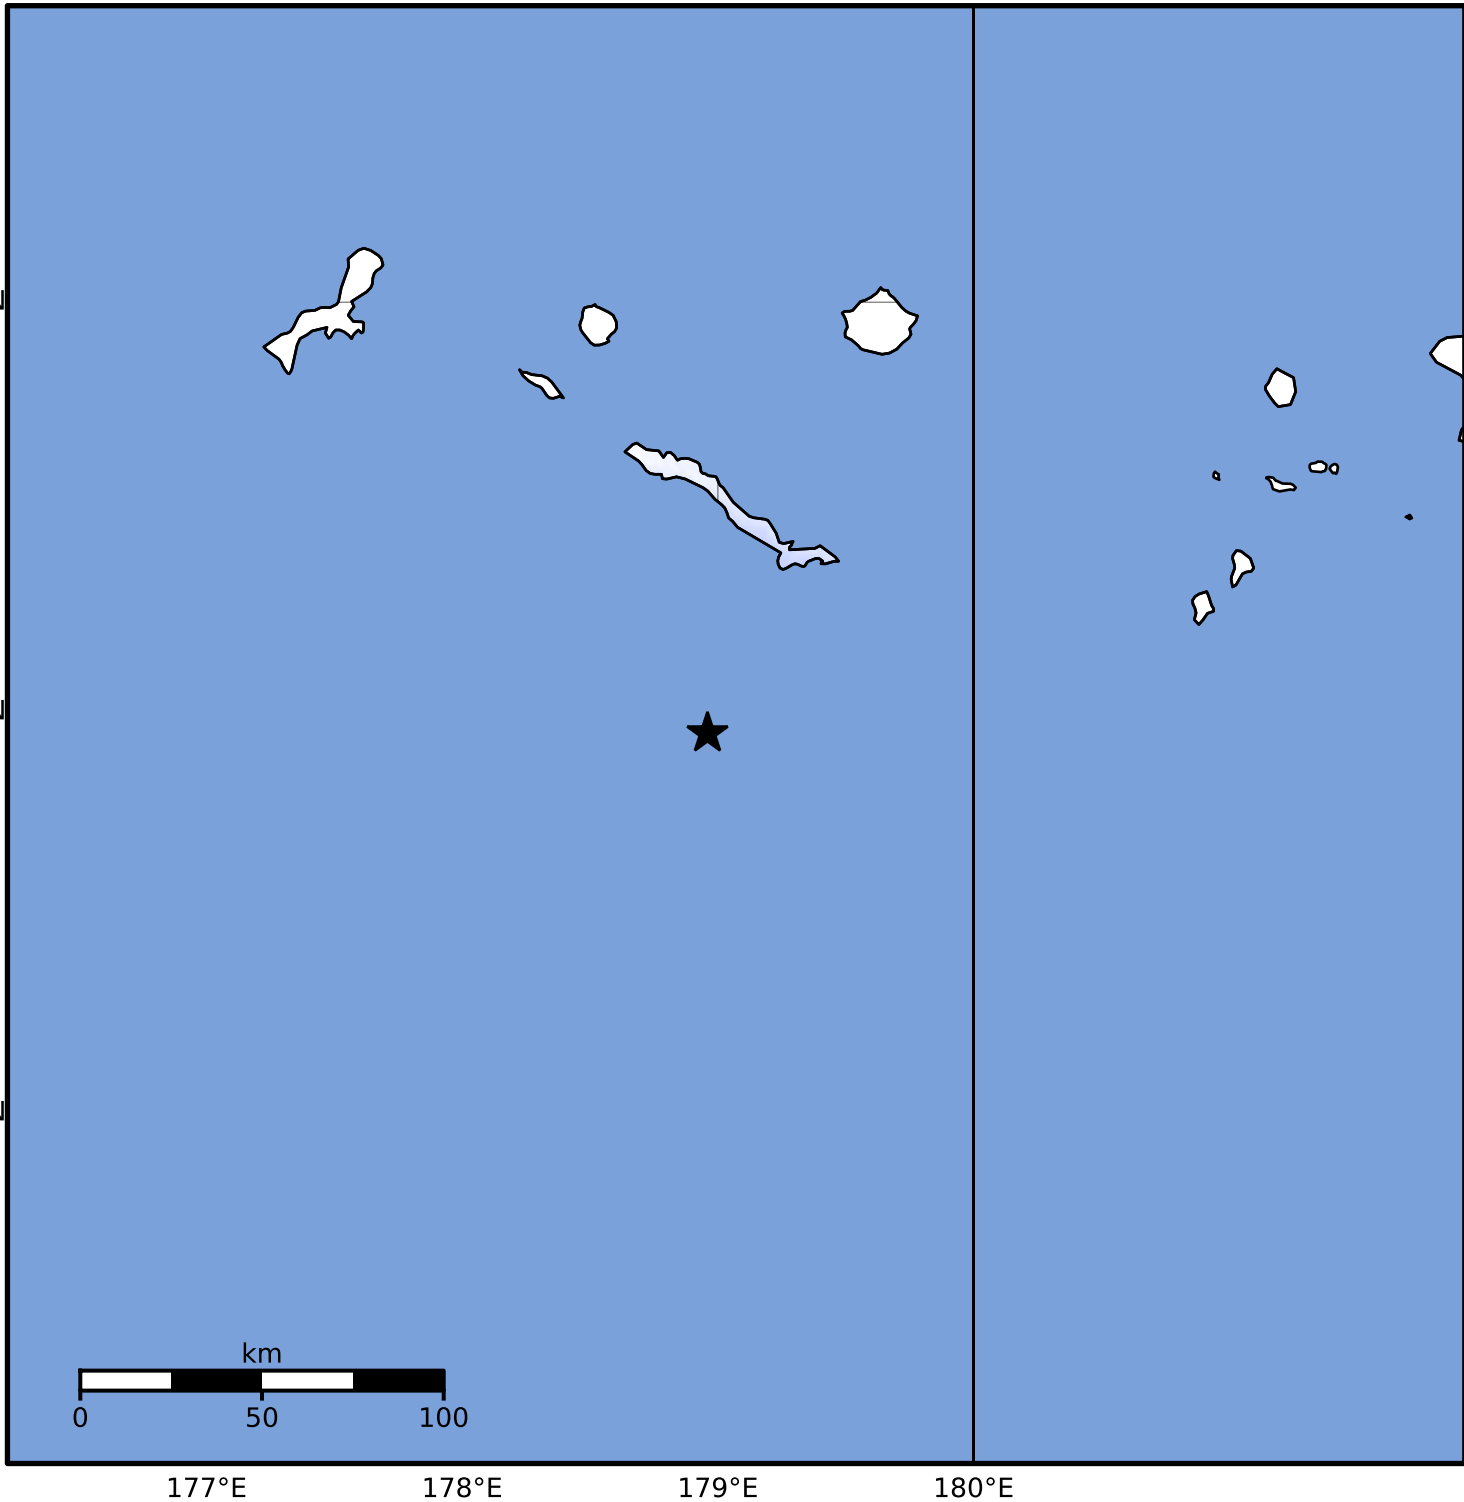

Macroseismic Intensity Map Alaska Earthquake Center
 ShakeMap: 65 km (40 miles) S of Amchitka
 Dec 27, 2024 00:30:04 UTC M3.6 N50.95 E178.96 Depth: 25.1km ID:ak024gmoq2lf

SHAKING	Not felt	Weak	Light	Moderate	Strong	Very strong	Severe	Violent	Extreme
DAMAGE	None	None	None	Very light	Light	Moderate	Moderate/heavy	Heavy	Very heavy
PGA(%g)	<0.0464	0.297	2.76	6.2	11.5	21.5	40.1	74.7	>139
PGV(cm/s)	<0.0215	0.135	1.41	4.65	9.64	20	41.4	85.8	>178
INTENSITY	I	II-III	IV	V	VI	VII	VIII	IX	X+

Scale based on Worden et al. (2012)

Version 1: Processed 2024-12-27T00:34:32Z

△ Seismic Instrument ○ Reported Intensity

★ Epicenter