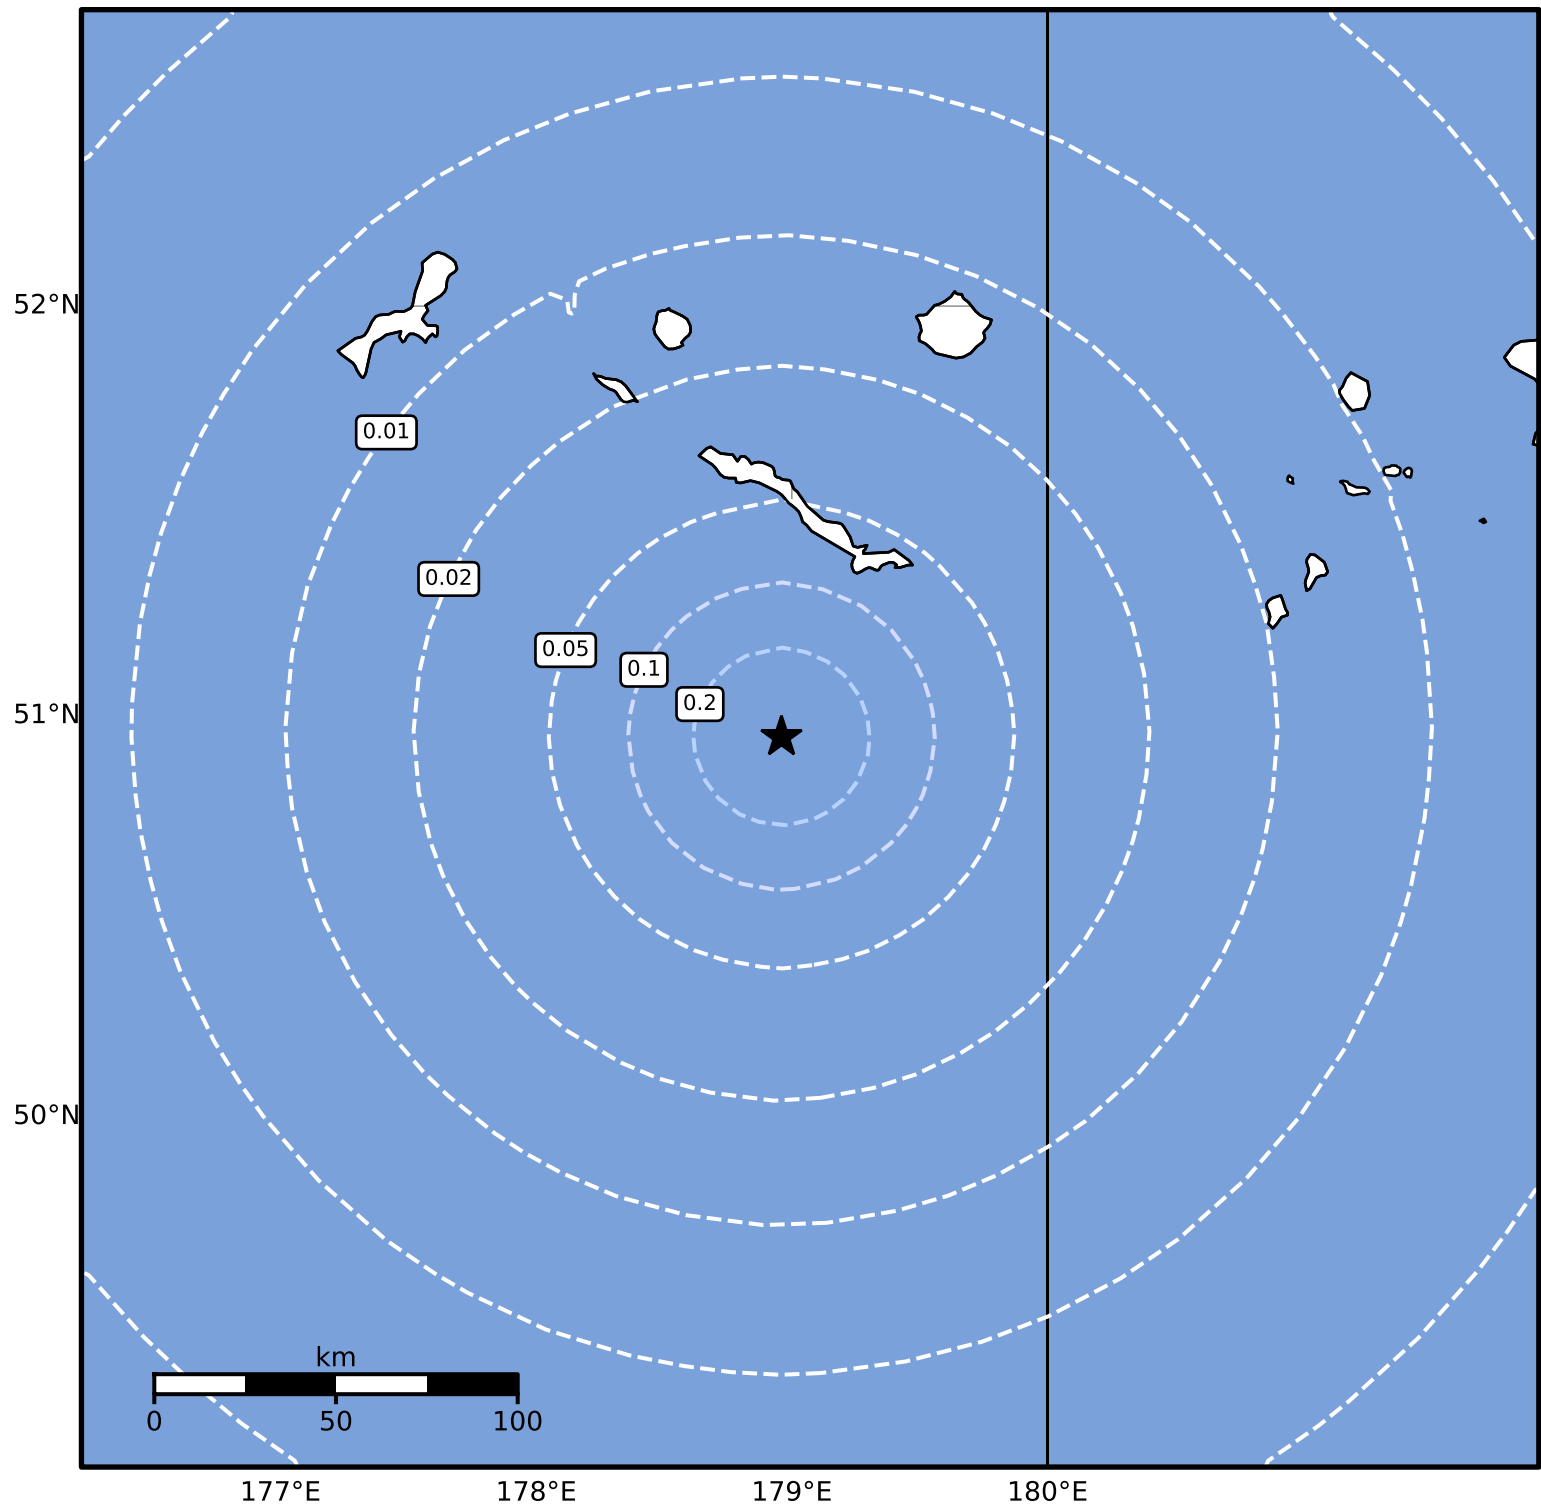

Peak Ground Acceleration Map Alaska Earthquake Center  
ShakeMap: 65 km (40 miles) S of Amchitka  
Dec 27, 2024 00:30:04 UTC M3.6 N50.95 E178.96 Depth: 25.1km ID:ak024gmoq2lf

PGA (%g)	0.1	0.2	0.5	1	2	5	10	20	50	100	200
----------	-----	-----	-----	---	---	---	----	----	----	-----	-----

Scale based on Worden et al. (2012)

△ Seismic Instrument    ○ Reported Intensity

★ Epicenter

Version 1: Processed 2024-12-27T00:34:32Z