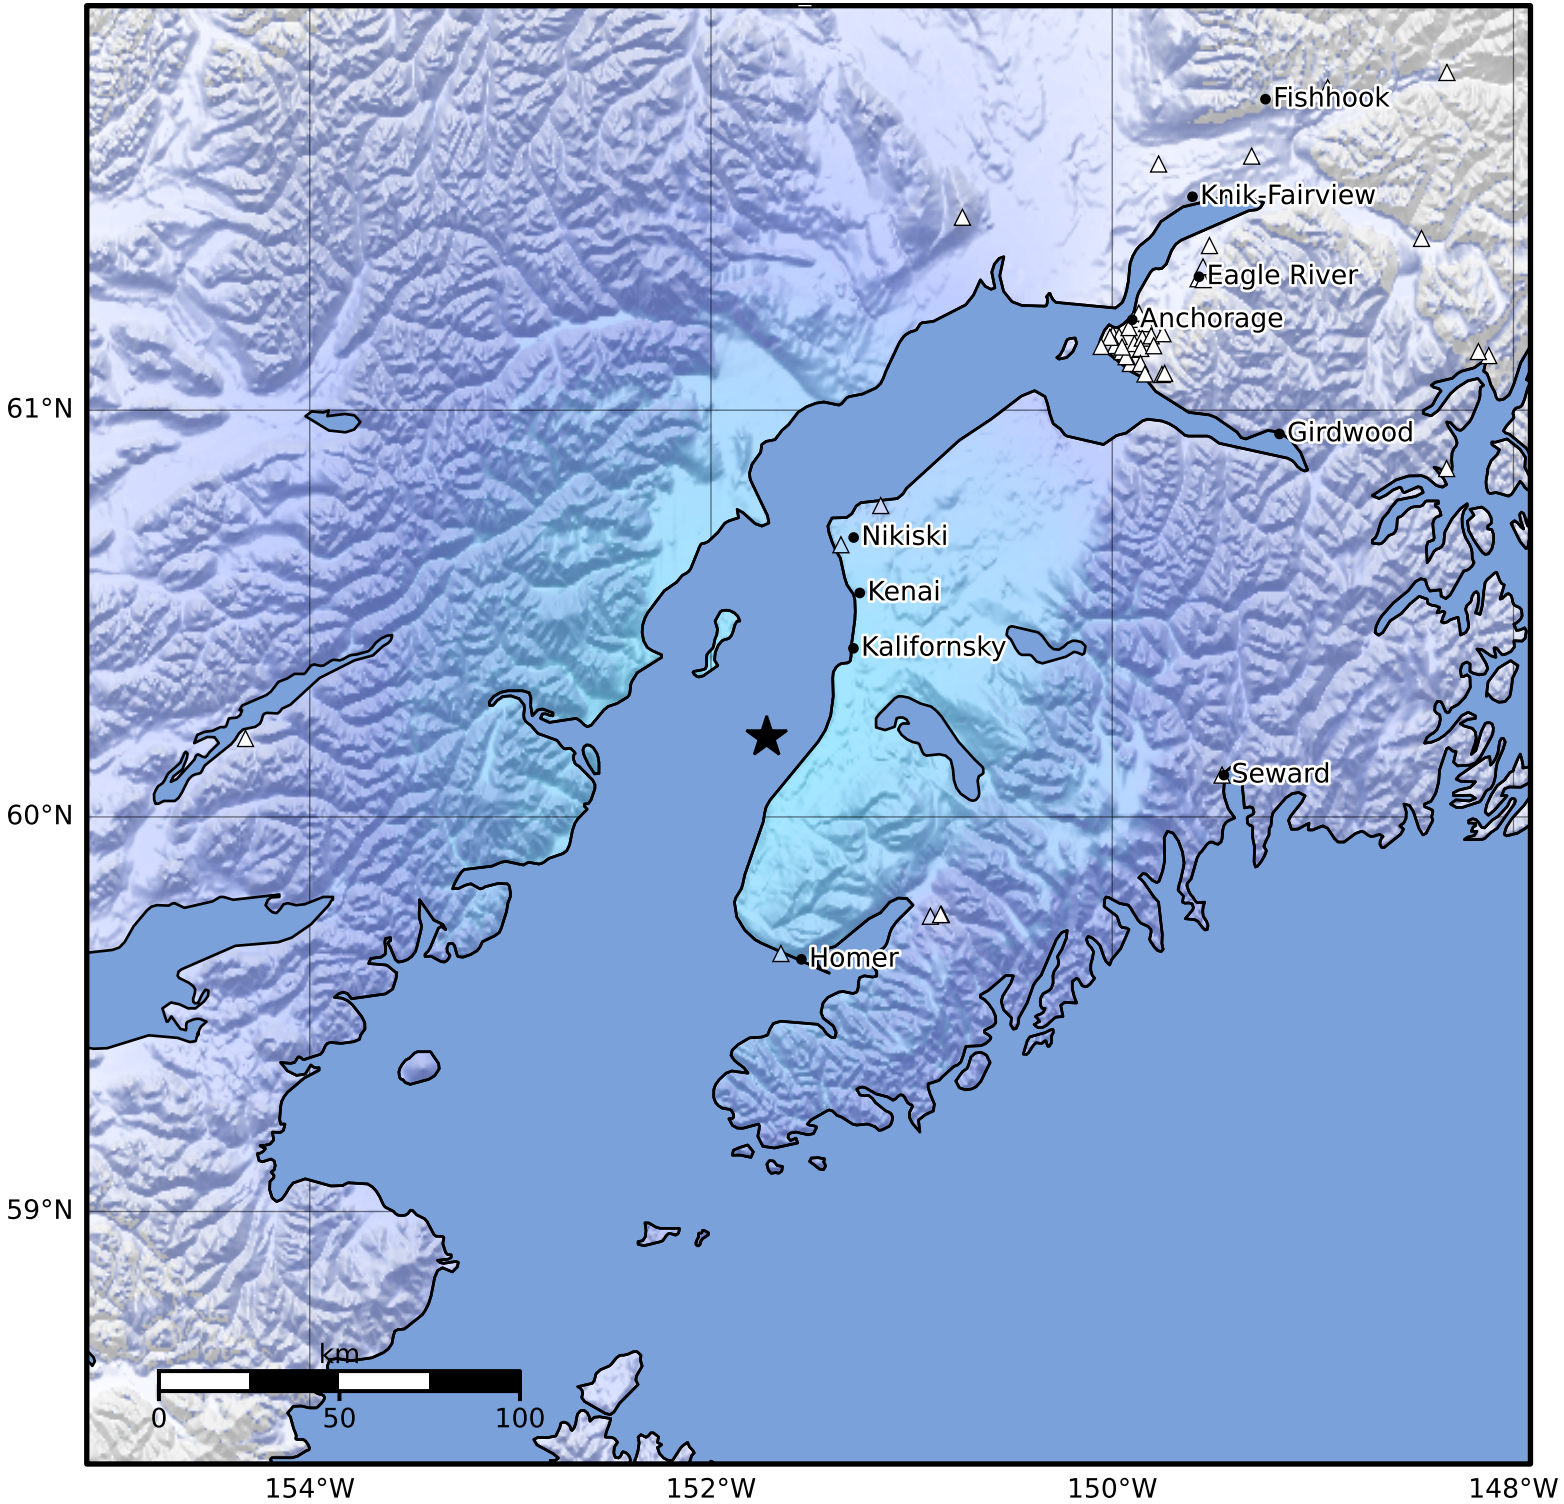

Macroseismic Intensity Map Alaska Earthquake Center
 ShakeMap: 17 km (11 miles) N of Ninilchik
 Dec 27, 2024 07:12:33 UTC M3.7 N60.20 W151.72 Depth: 63.9km ID:ak024gmssb5w

SHAKING	Not felt	Weak	Light	Moderate	Strong	Very strong	Severe	Violent	Extreme
DAMAGE	None	None	None	Very light	Light	Moderate	Moderate/heavy	Heavy	Very heavy
PGA(%g)	<0.0464	0.297	2.76	6.2	11.5	21.5	40.1	74.7	>139
PGV(cm/s)	<0.0215	0.135	1.41	4.65	9.64	20	41.4	85.8	>178
INTENSITY	I	II-III	IV	V	VI	VII	VIII	IX	X+