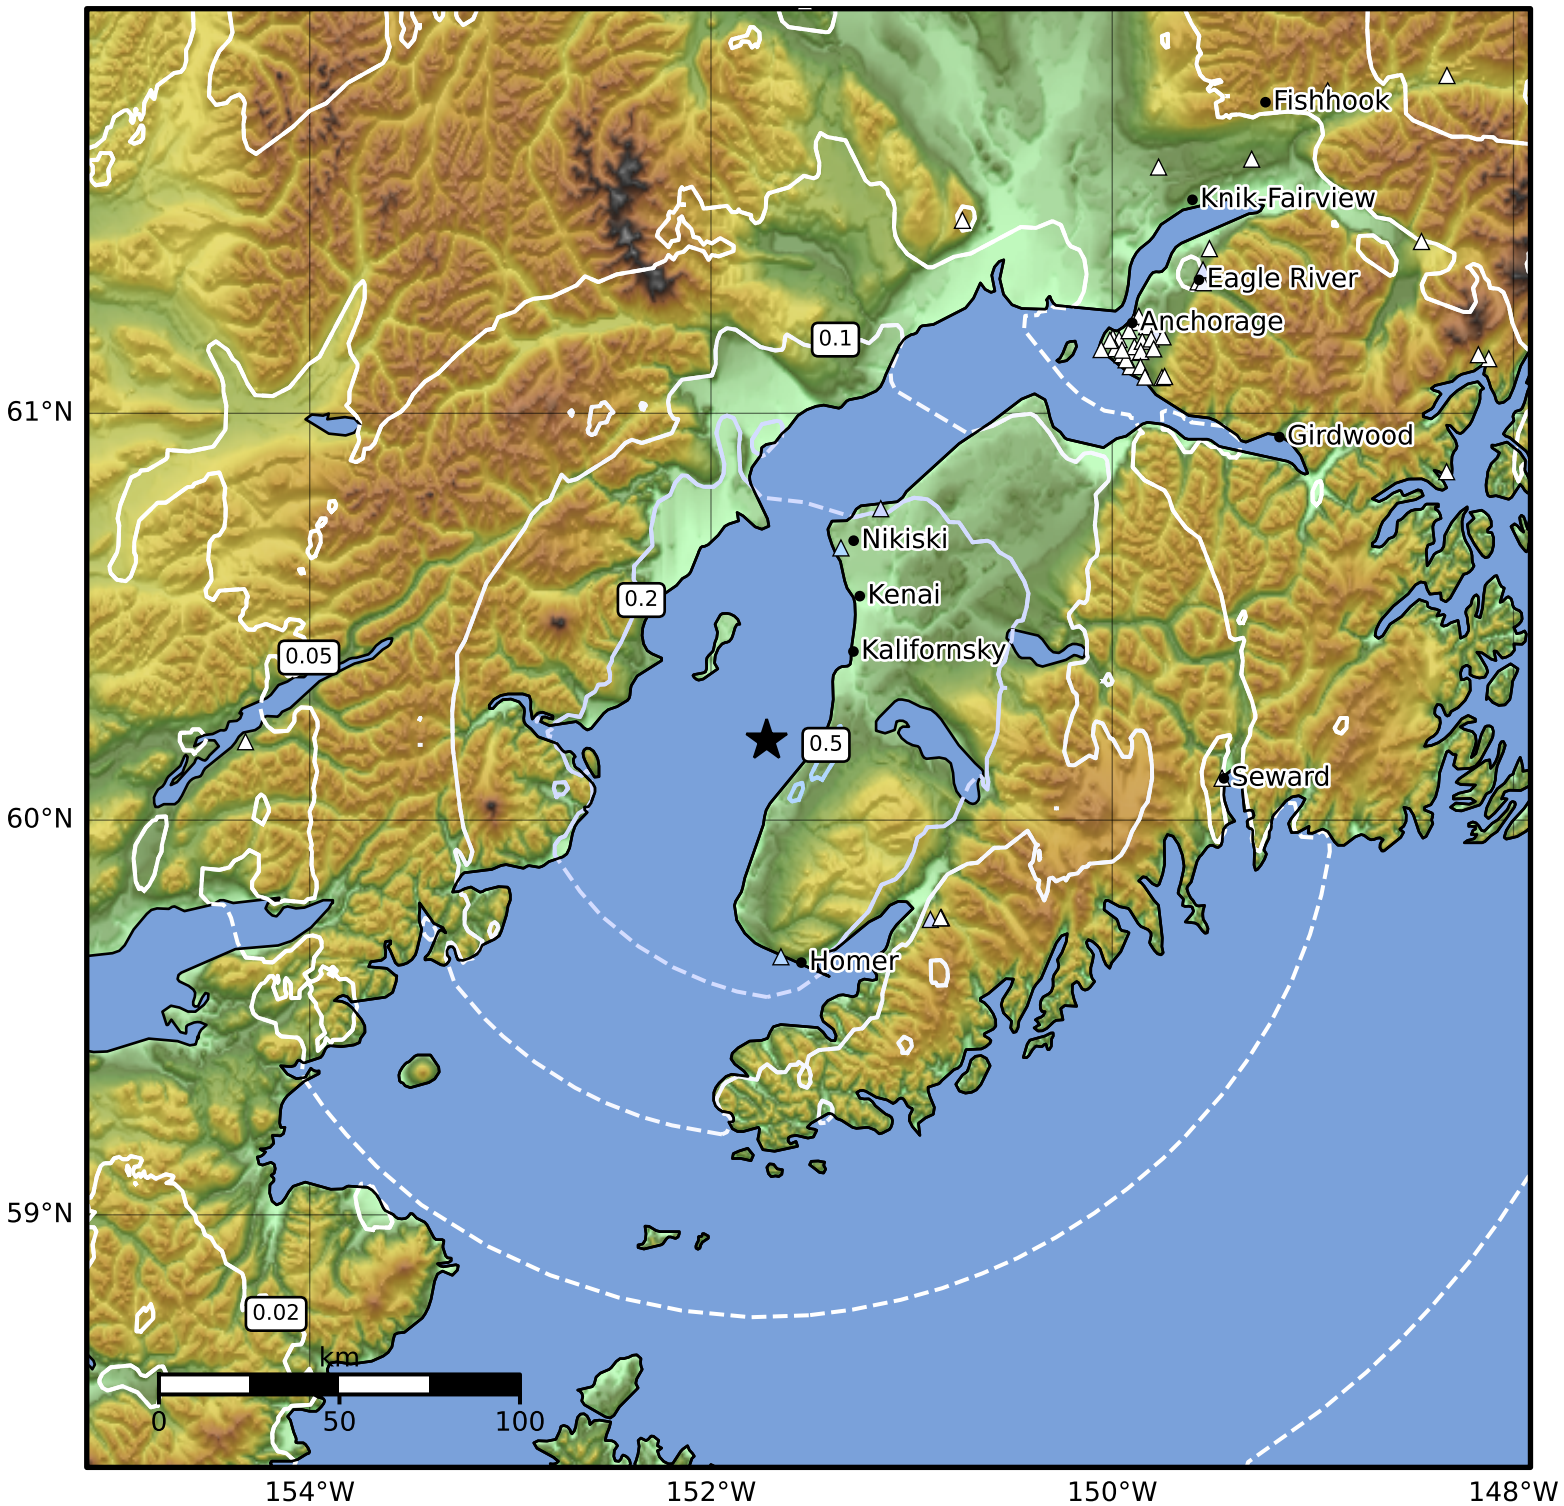

0.3 Second Peak Spectral Acceleration Map Alaska Earthquake Center  
 ShakeMap: 17 km (11 miles) N of Ninilchik  
 Dec 27, 2024 07:12:33 UTC M3.7 N60.20 W151.72 Depth: 63.9km ID:ak024gmssb5w

SA(0.3) (%g)	0.1	0.2	0.5	1	2	5	10	20	50	100	200
--------------	-----	-----	-----	---	---	---	----	----	----	-----	-----