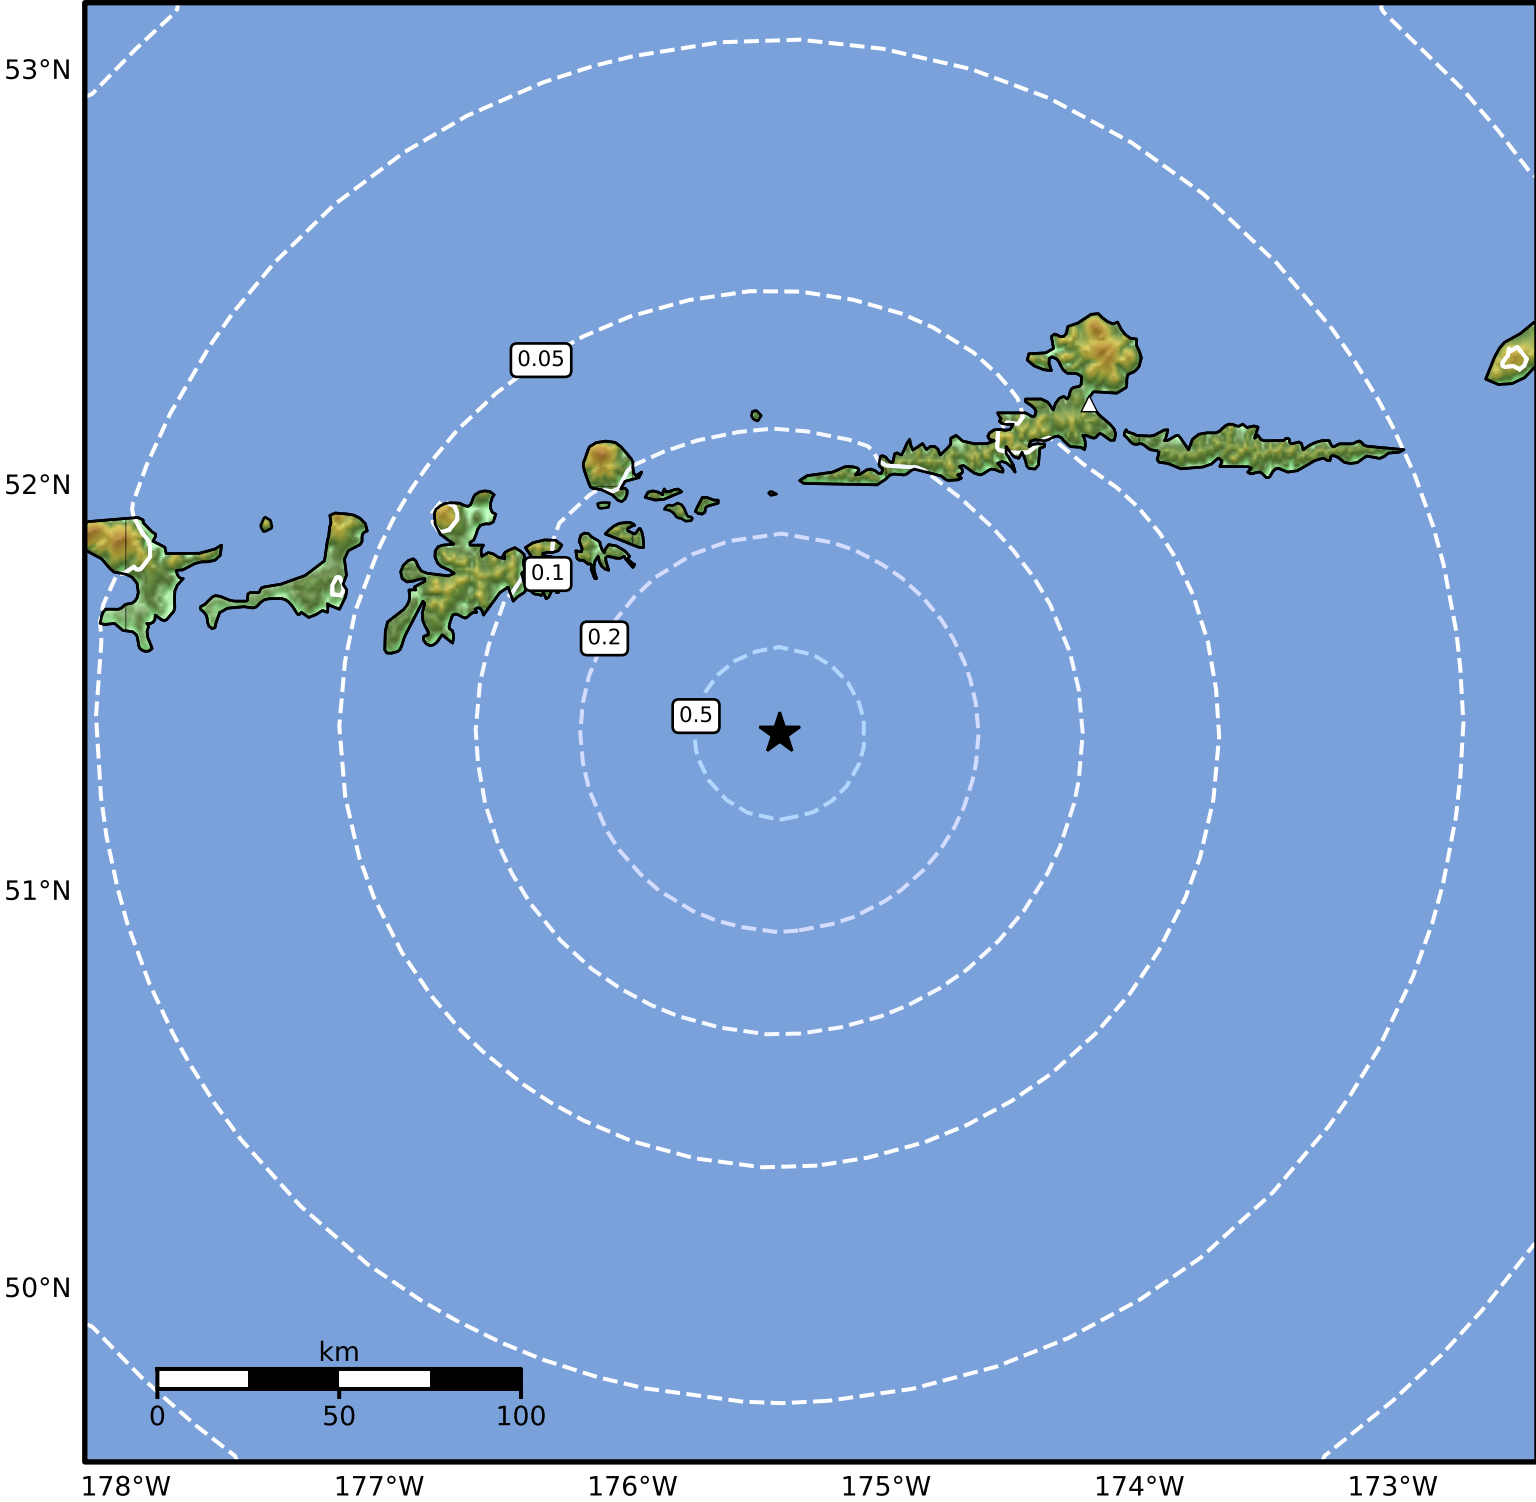

0.3 Second Peak Spectral Acceleration Map Alaska Earthquake Center
 ShakeMap: 101 km (63 miles) ESE of Adak
 Dec 29, 2024 07:47:36 UTC M4.1 N51.39 W175.42 Depth: 29.4km ID:ak024gq42iid

| | | | | | | | | | | | |
|---------------------|------------|------------|------------|----------|----------|----------|-----------|-----------|-----------|------------|------------|
| SA(0.3) (%g) | 0.1 | 0.2 | 0.5 | 1 | 2 | 5 | 10 | 20 | 50 | 100 | 200 |
|---------------------|------------|------------|------------|----------|----------|----------|-----------|-----------|-----------|------------|------------|

Scale based on Worden et al. (2012)

Version 2: Processed 2024-12-29T08:21:24Z

△ Seismic Instrument ○ Reported Intensity

★ Epicenter