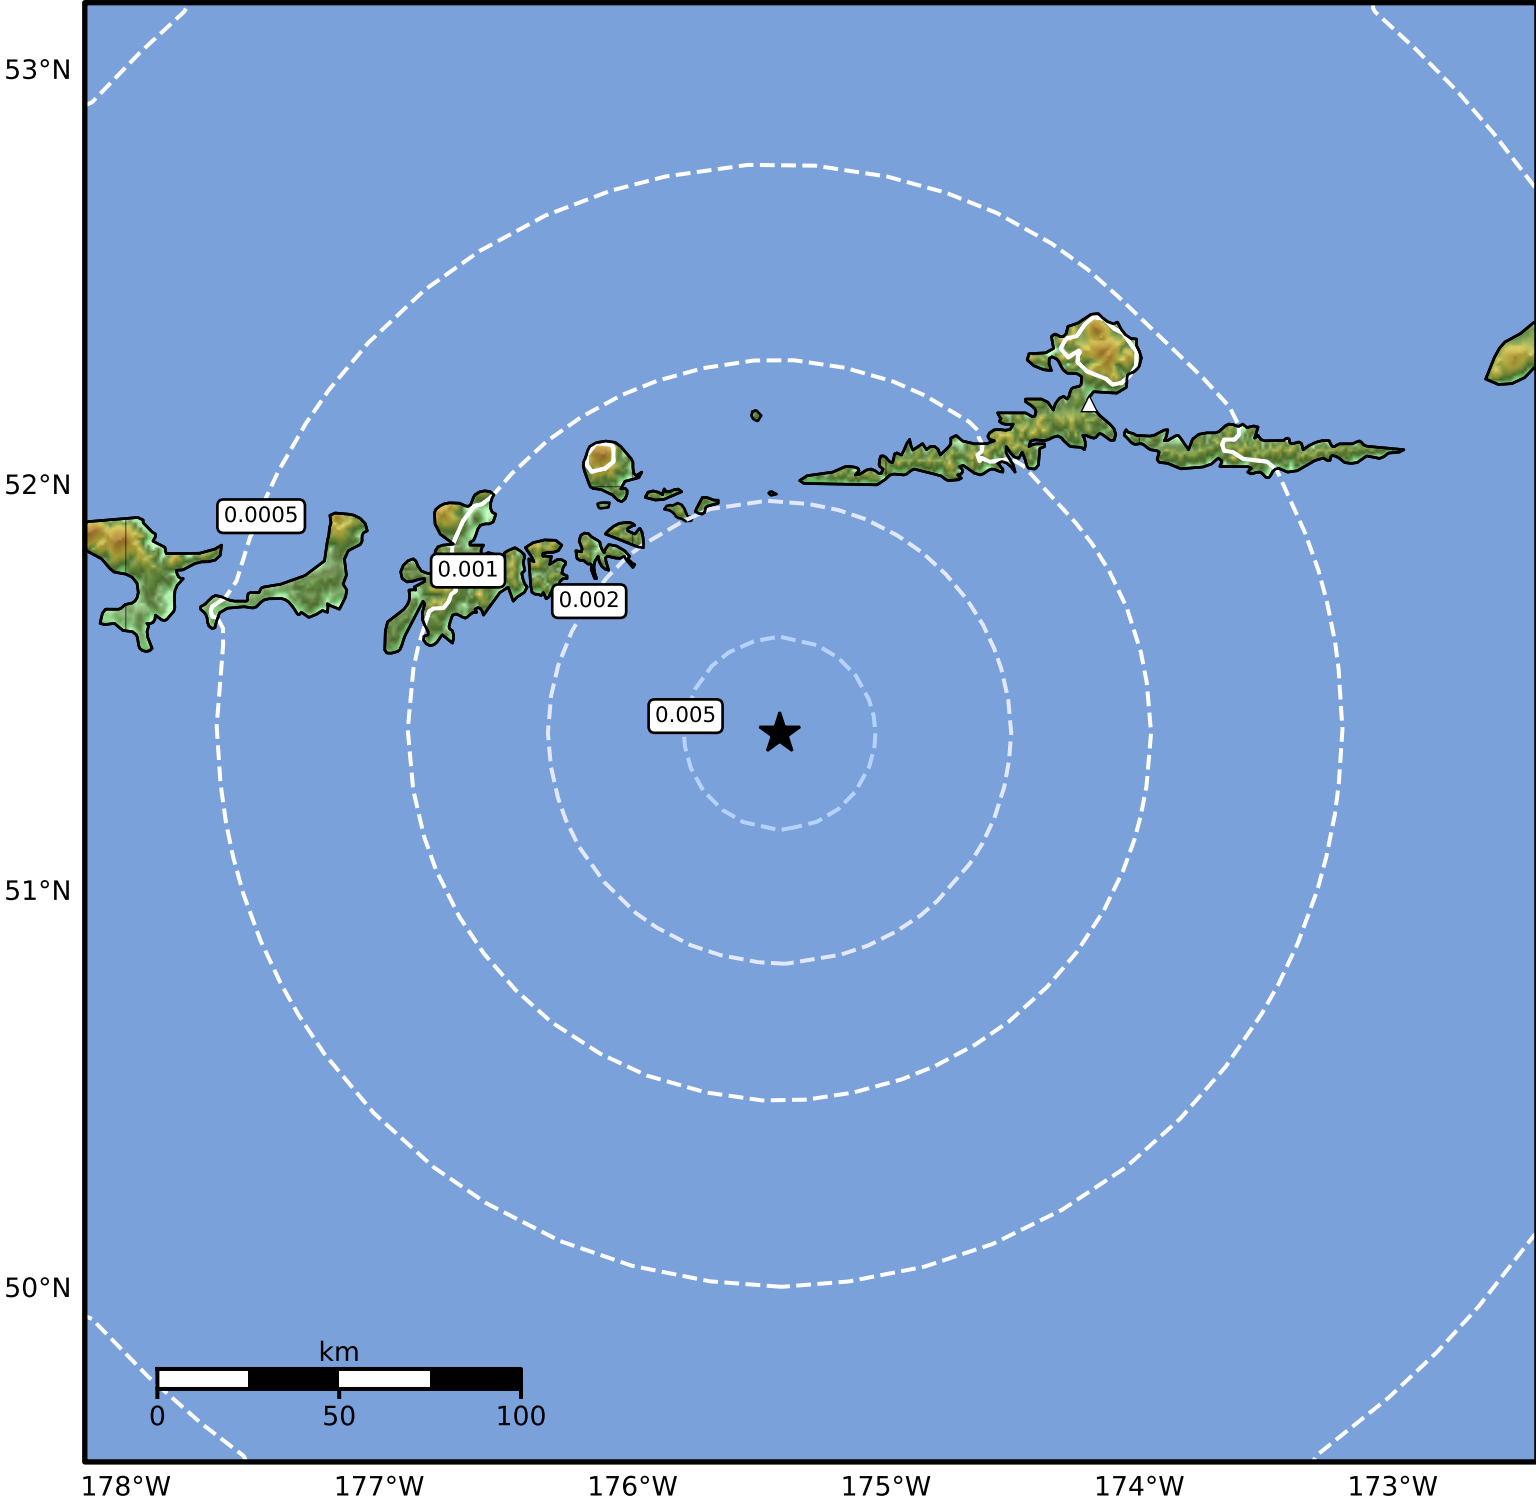

3.0 Second Peak Spectral Acceleration Map Alaska Earthquake Center
 ShakeMap: 101 km (63 miles) ESE of Adak
 Dec 29, 2024 07:47:36 UTC M4.1 N51.39 W175.42 Depth: 29.4km ID:ak024gq42iid

SA(3.0) (%g)	0.1	0.2	0.5	1	2	5	10	20	50
--------------	-----	-----	-----	---	---	---	----	----	----

Scale based on Worden et al. (2012)

Version 2: Processed 2024-12-29T08:21:24Z

△ Seismic Instrument ○ Reported Intensity

★ Epicenter