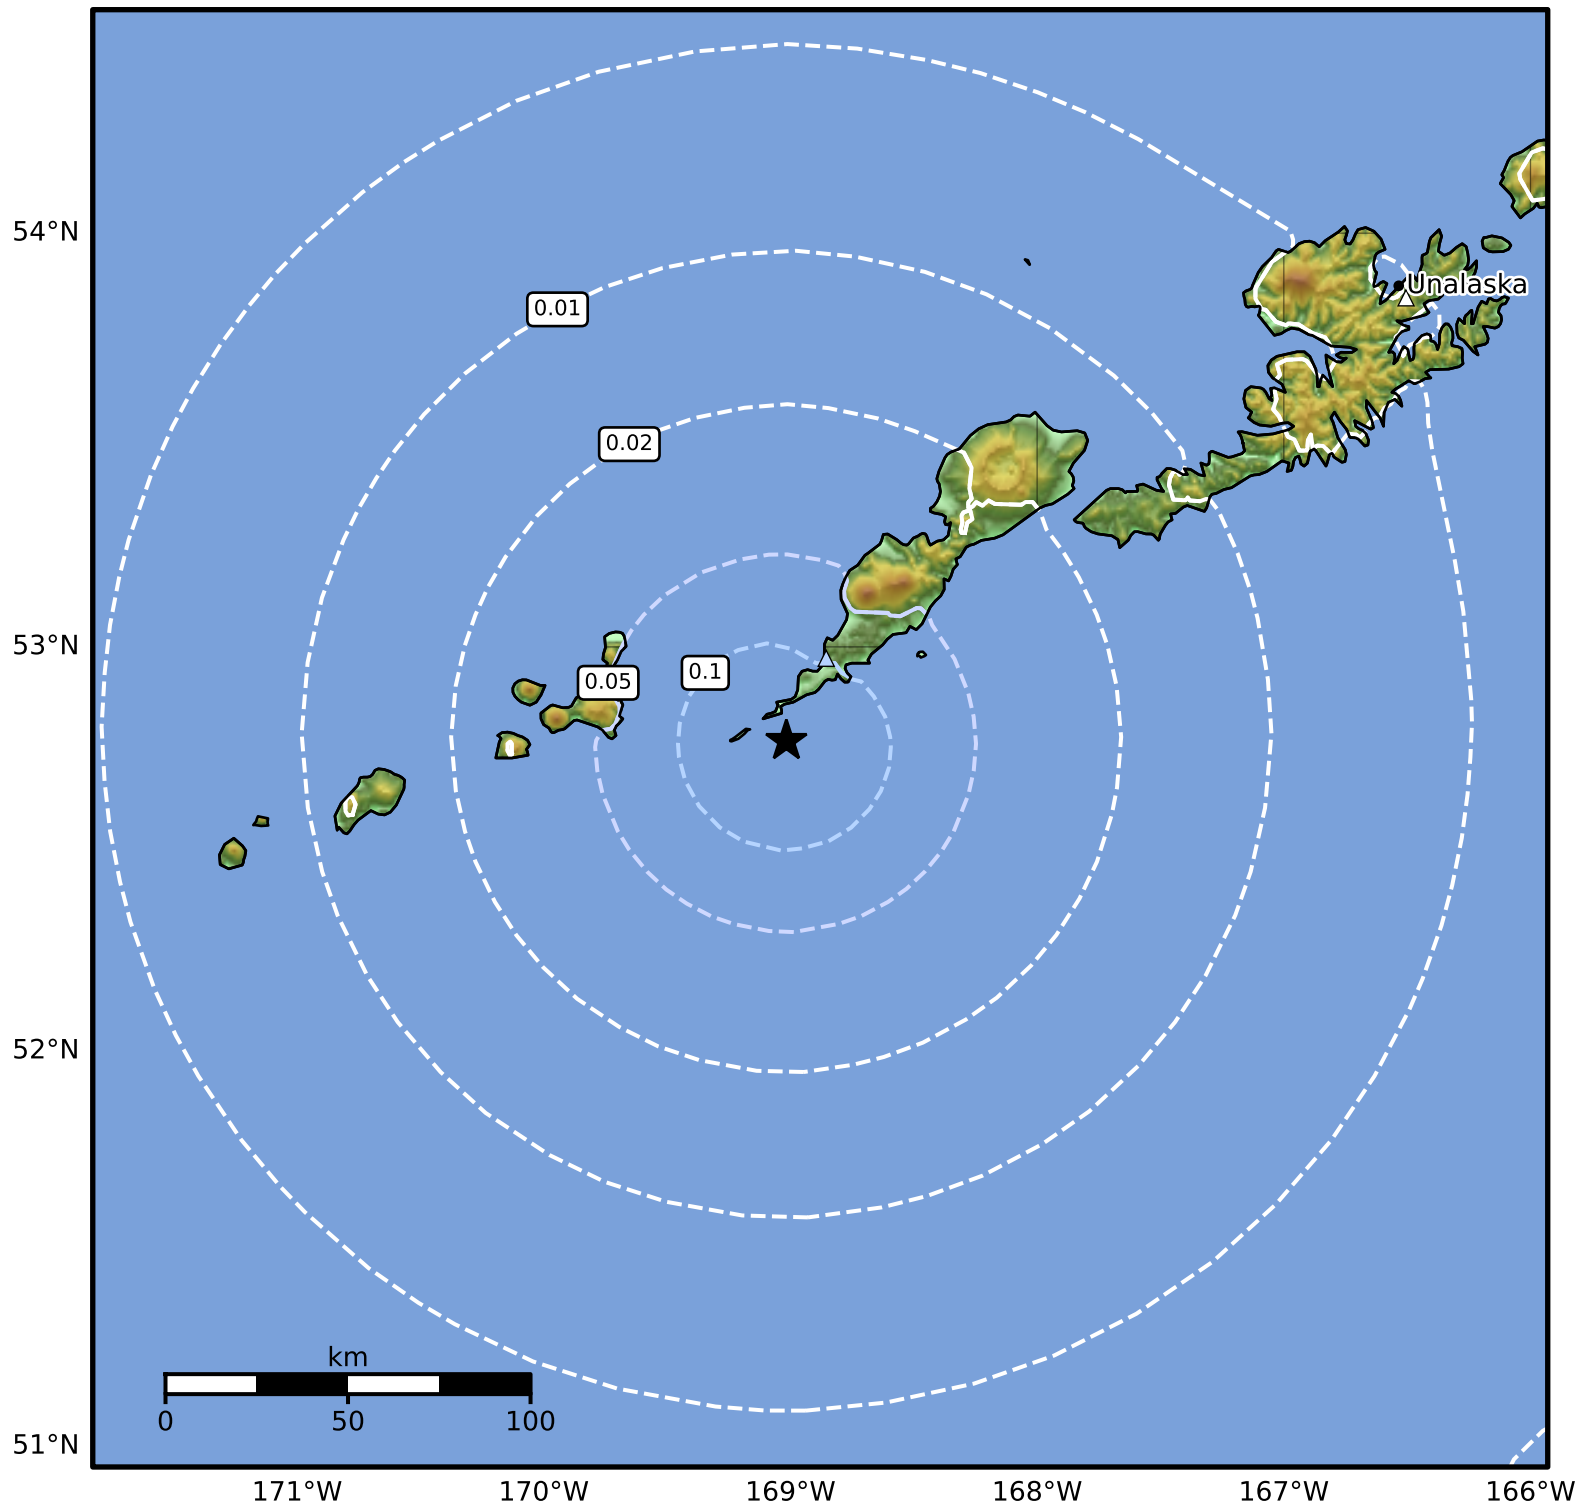

Peak Ground Velocity Map Alaska Earthquake Center
ShakeMap: 21 km (13 miles) SSW of Nikolski
Dec 31, 2024 19:47:59 UTC M4.2 N52.77 W169.02 Depth: 26.7km ID:ak024gtmaghc

Scale based on Worden et al. (2012)

Version 2: Processed 2024-12-31T21:36:33Z

△ Seismic Instrument ○ Reported Intensity

★ Epicenter