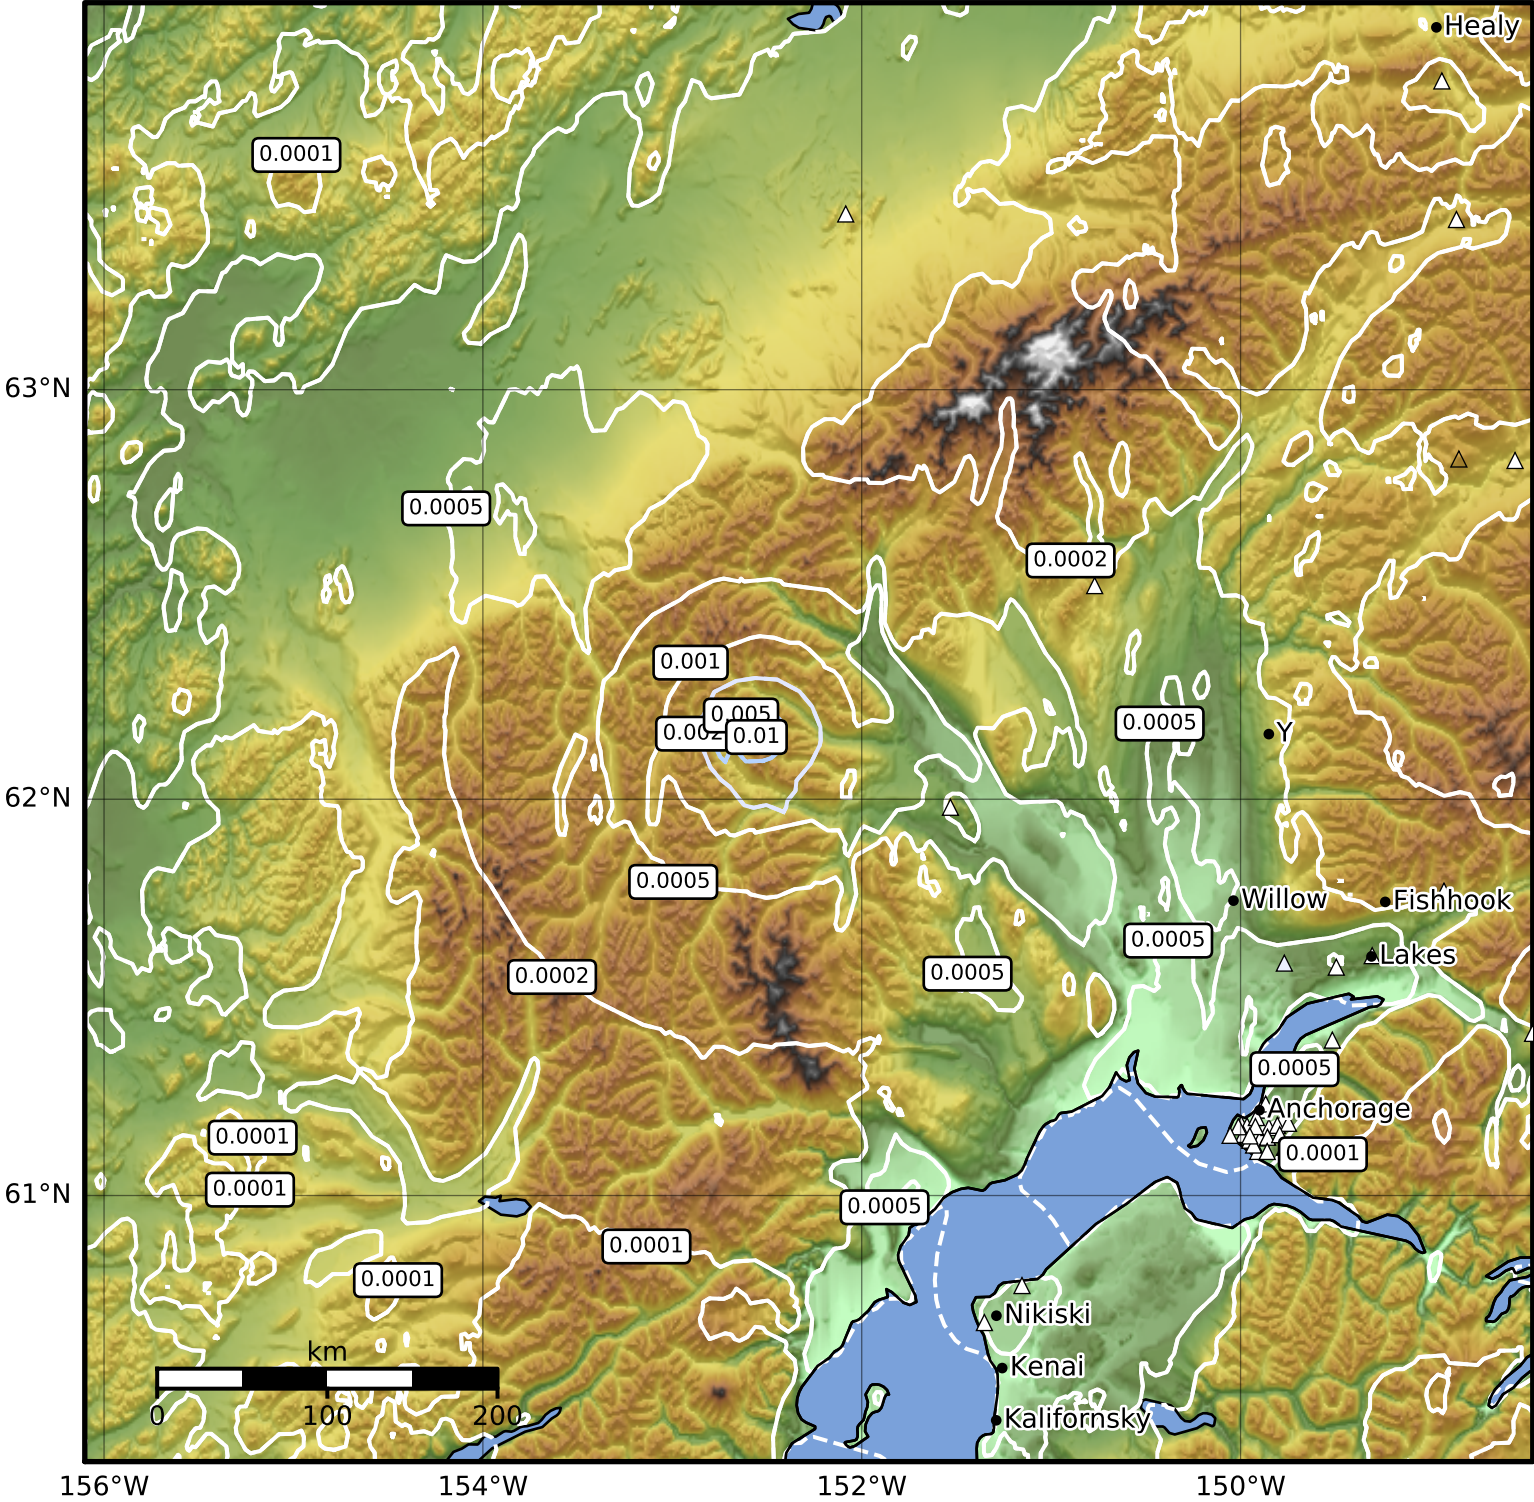

3.0 Second Peak Spectral Acceleration Map Alaska Earthquake Center  
 ShakeMap: 74 km (46 miles) WNW of Skwentna  
 Jan 15, 2024 00:18:52 UTC M3.7 N62.16 W152.53 Depth: 1.3km ID:ak024ot66ar

Scale based on Worden et al. (2012)

Version 2: Processed 2024-01-15T05:08:23Z

△ Seismic Instrument    ○ Reported Intensity    ★ Epicenter