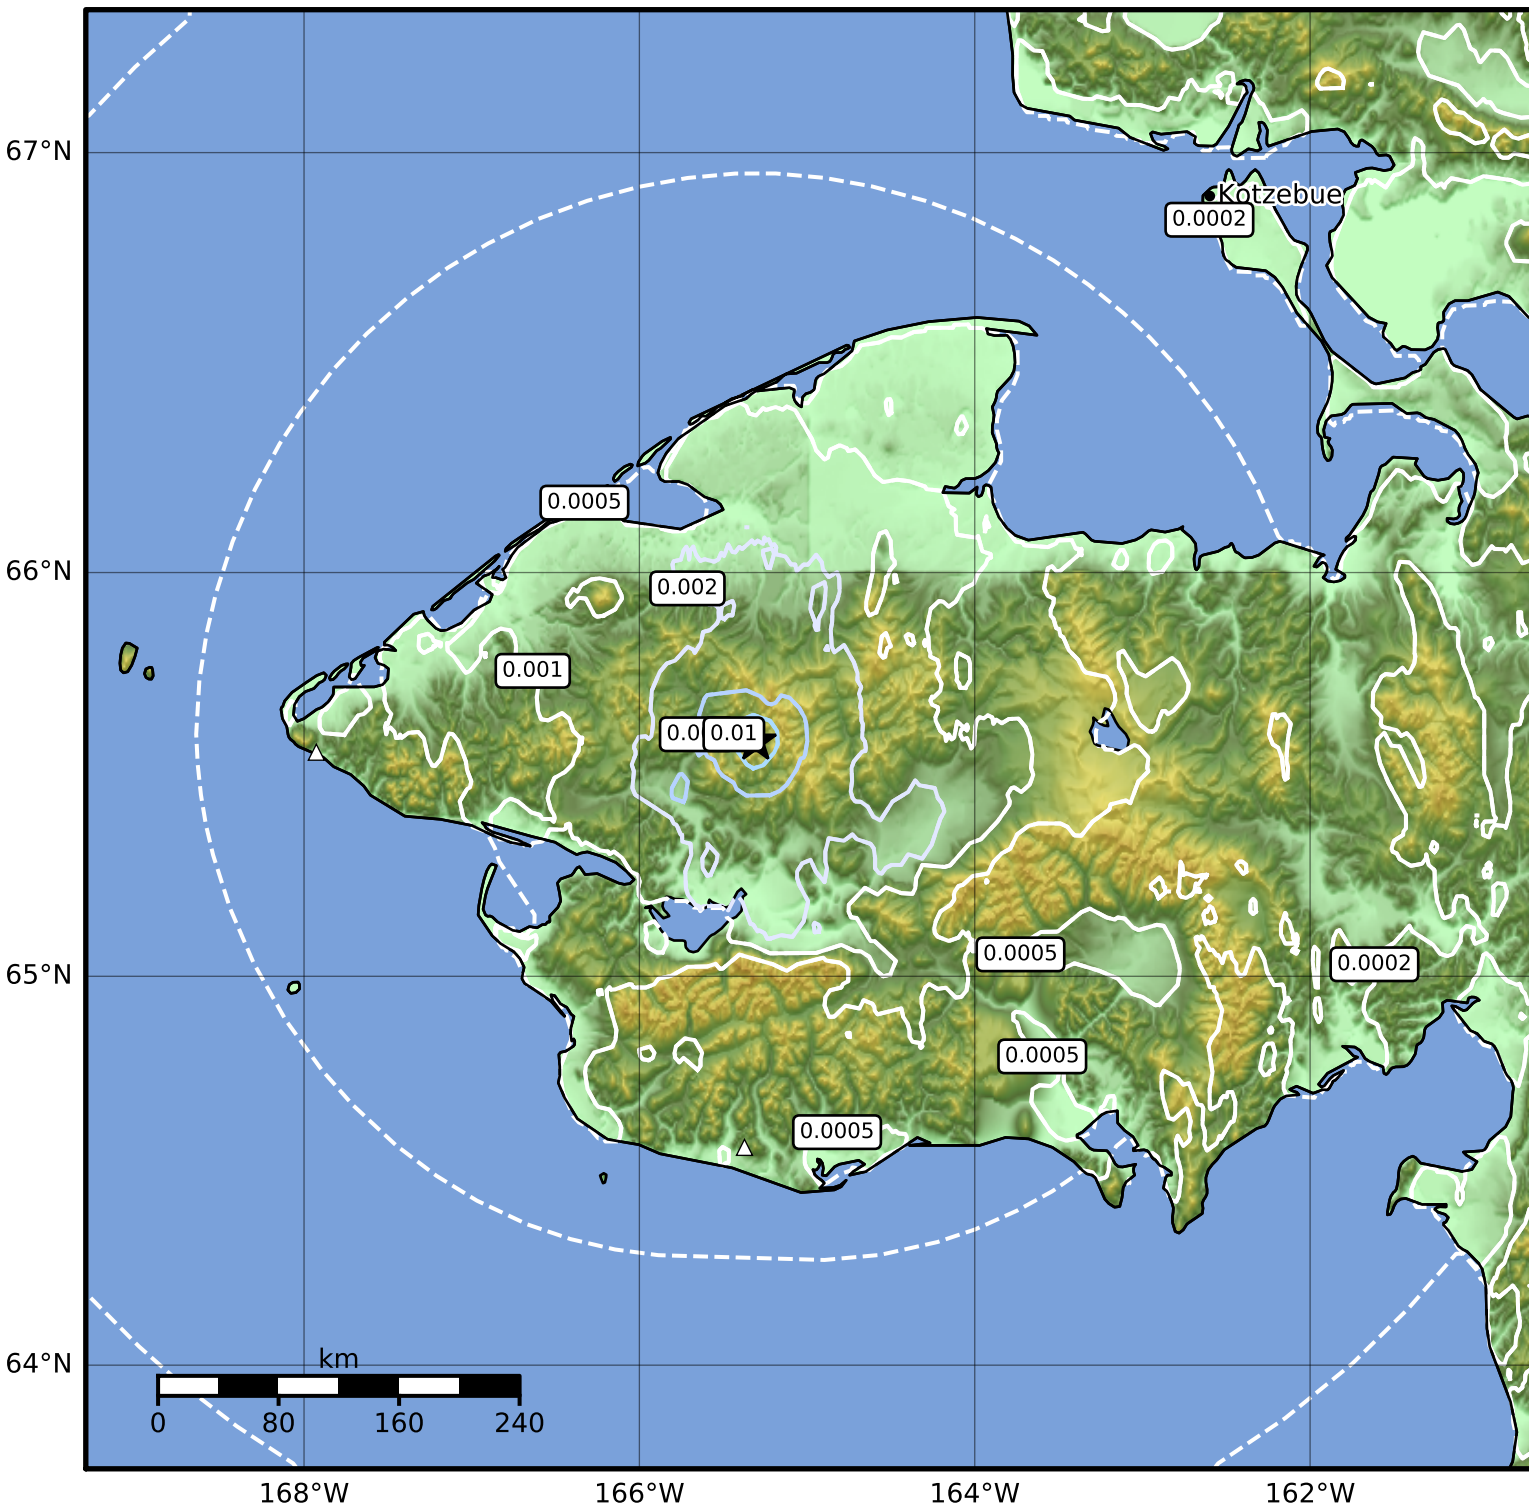

3.0 Second Peak Spectral Acceleration Map Alaska Earthquake Center
 ShakeMap: 61 km (38 miles) NE of Teller
 Jan 16, 2024 08:28:20 UTC M3.7 N65.59 W165.31 Depth: 5.2km ID:ak024qlj9j8

Scale based on Worden et al. (2012)

△ Seismic Instrument ○ Reported Intensity

★ Epicenter

Version 1: Processed 2024-01-16T16:44:53Z