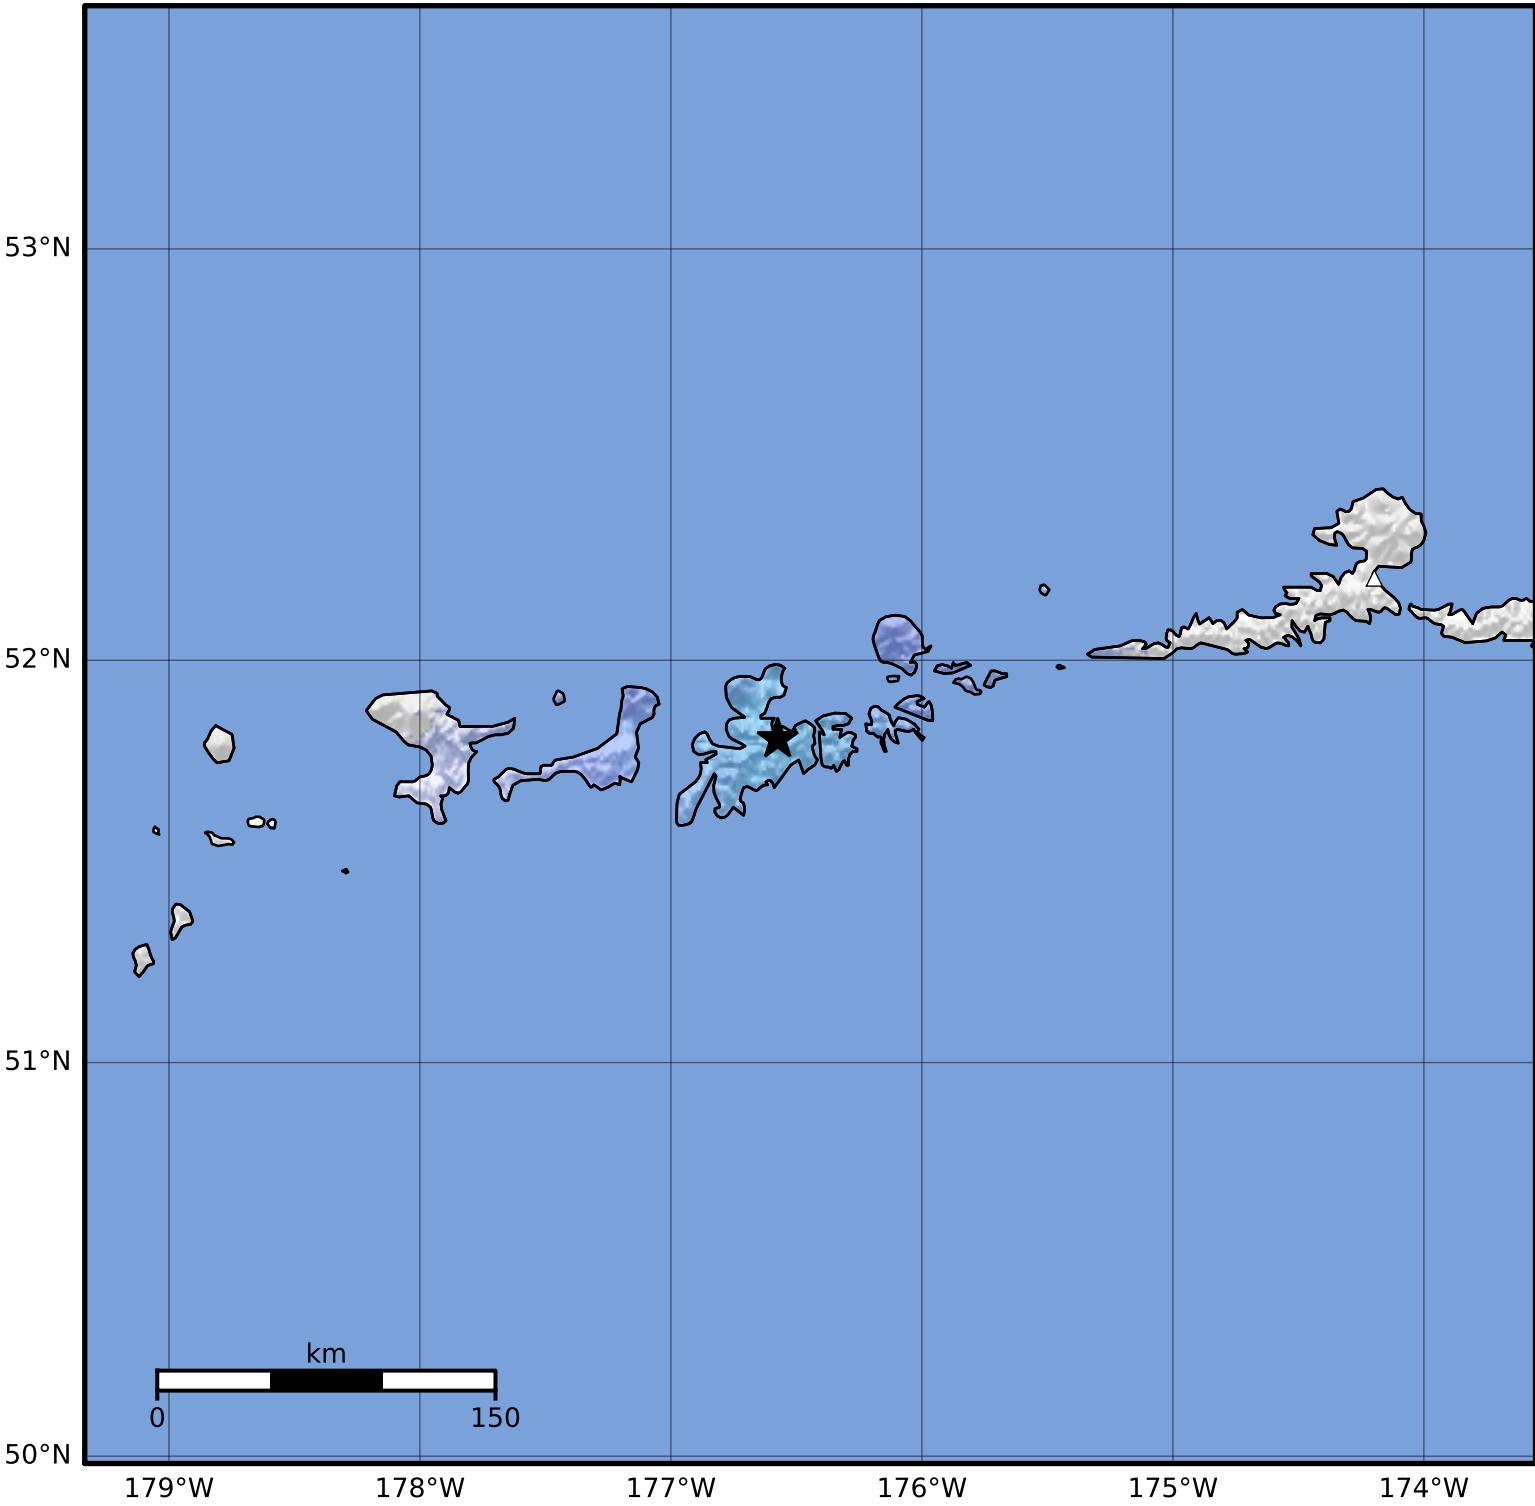

Macroseismic Intensity Map Alaska Earthquake Center
 ShakeMap: 9 km (6 miles) SE of Adak
 Jan 16, 2024 18:13:31 UTC M4.0 N51.81 W176.57 Depth: 25.7km ID:ak024qre7km

SHAKING	Not felt	Weak	Light	Moderate	Strong	Very strong	Severe	Violent	Extreme
DAMAGE	None	None	None	Very light	Light	Moderate	Moderate/heavy	Heavy	Very heavy
PGA(%g)	<0.0464	0.297	2.76	6.2	11.5	21.5	40.1	74.7	>139
PGV(cm/s)	<0.0215	0.135	1.41	4.65	9.64	20	41.4	85.8	>178
INTENSITY	I	II-III	IV	V	VI	VII	VIII	IX	X+

Scale based on Worden et al. (2012)

Version 2: Processed 2024-01-16T18:41:48Z

△ Seismic Instrument ○ Reported Intensity

★ Epicenter