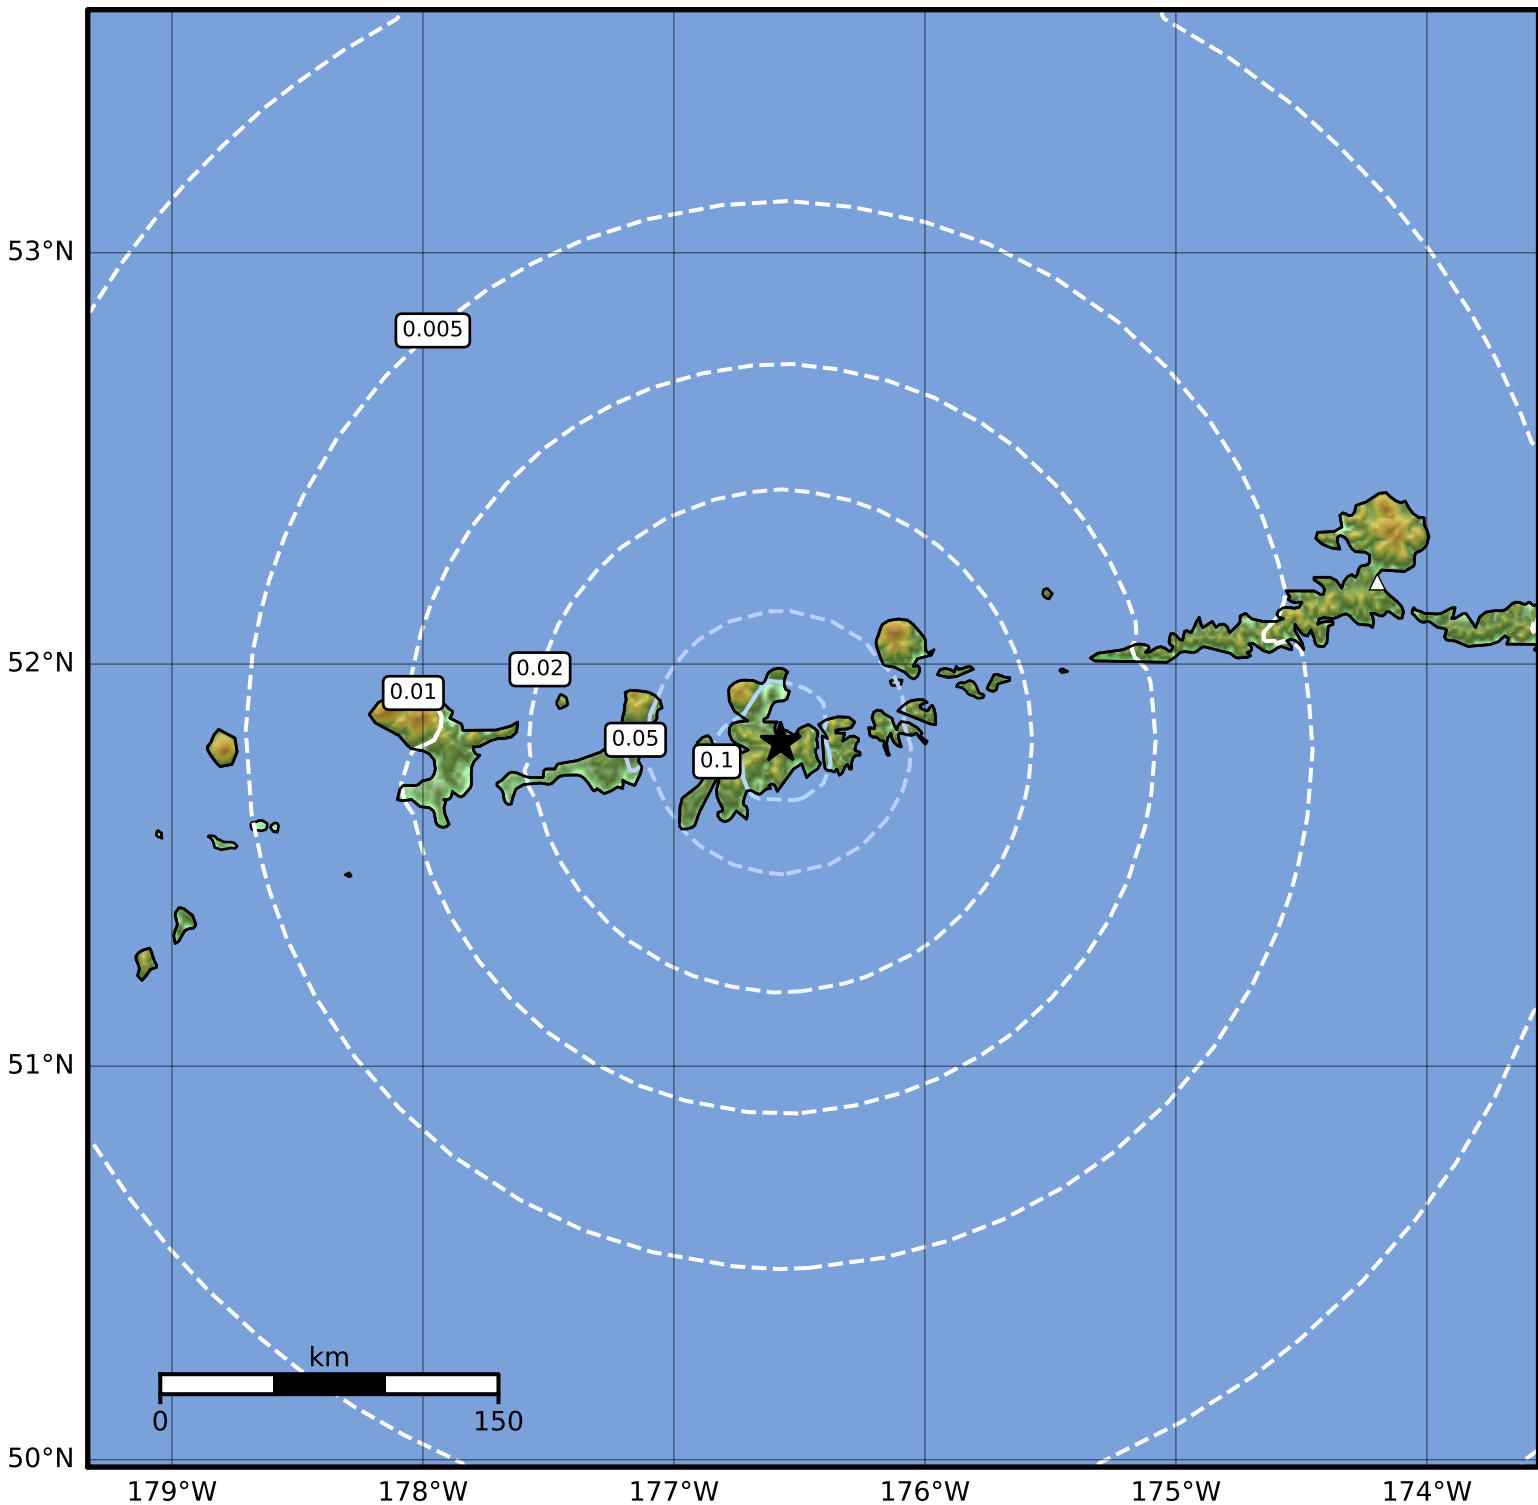

1.0 Second Peak Spectral Acceleration Map Alaska Earthquake Center
 ShakeMap: 9 km (6 miles) SE of Adak
 Jan 16, 2024 18:13:31 UTC M4.0 N51.81 W176.57 Depth: 25.7km ID:ak024qre7km

SA(1.0) (%g)	0.1	0.2	0.5	1	2	5	10	20	50	100	200
---------------------	------------	------------	------------	----------	----------	----------	-----------	-----------	-----------	------------	------------

Scale based on Worden et al. (2012)

Version 2: Processed 2024-01-16T18:41:48Z

△ Seismic Instrument ○ Reported Intensity

★ Epicenter