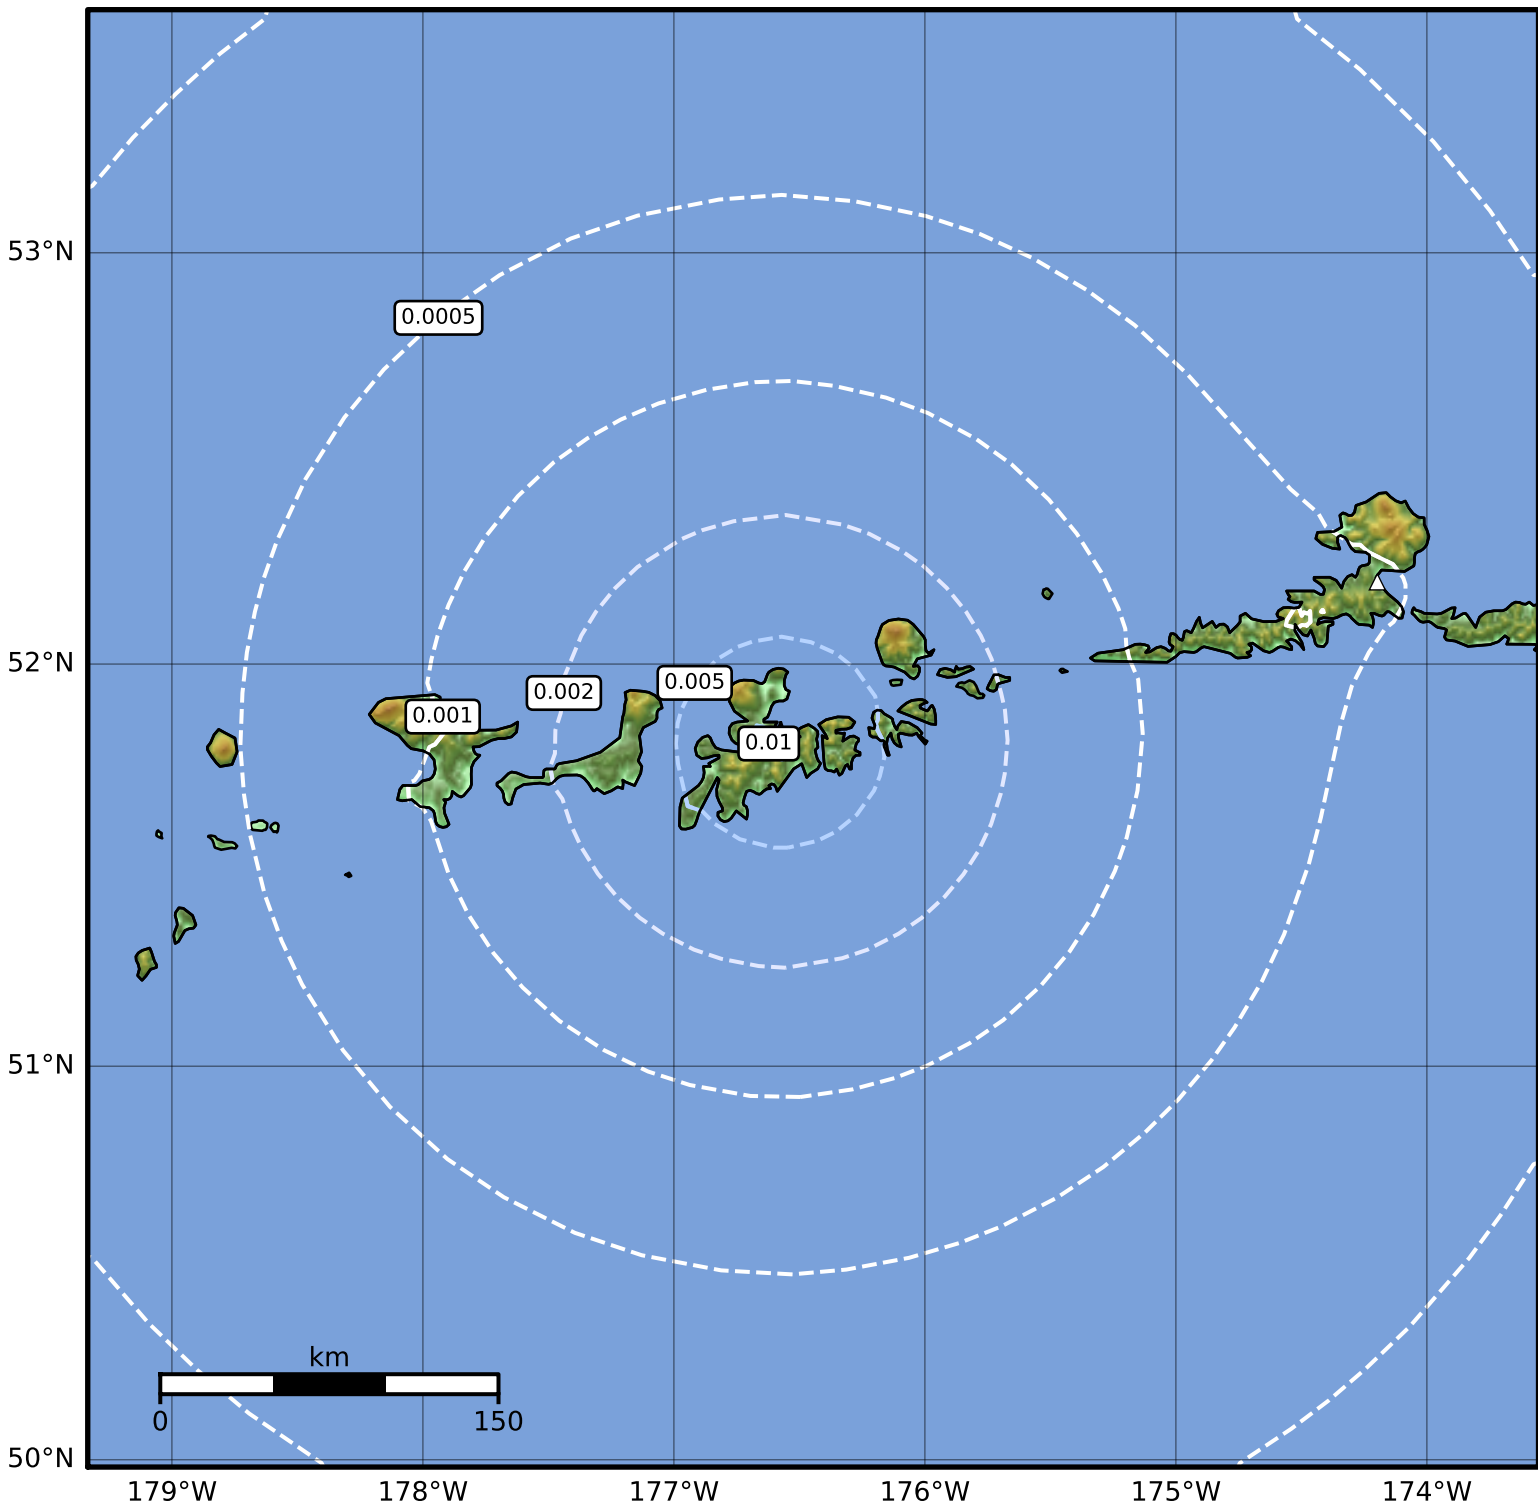

3.0 Second Peak Spectral Acceleration Map Alaska Earthquake Center  
ShakeMap: 9 km (6 miles) SE of Adak  
Jan 16, 2024 18:13:31 UTC M4.0 N51.81 W176.57 Depth: 25.7km ID:ak024qre7km

Scale based on Worden et al. (2012)

Version 2: Processed 2024-01-16T18:41:48Z

△ Seismic Instrument ○ Reported Intensity

★ Epicenter