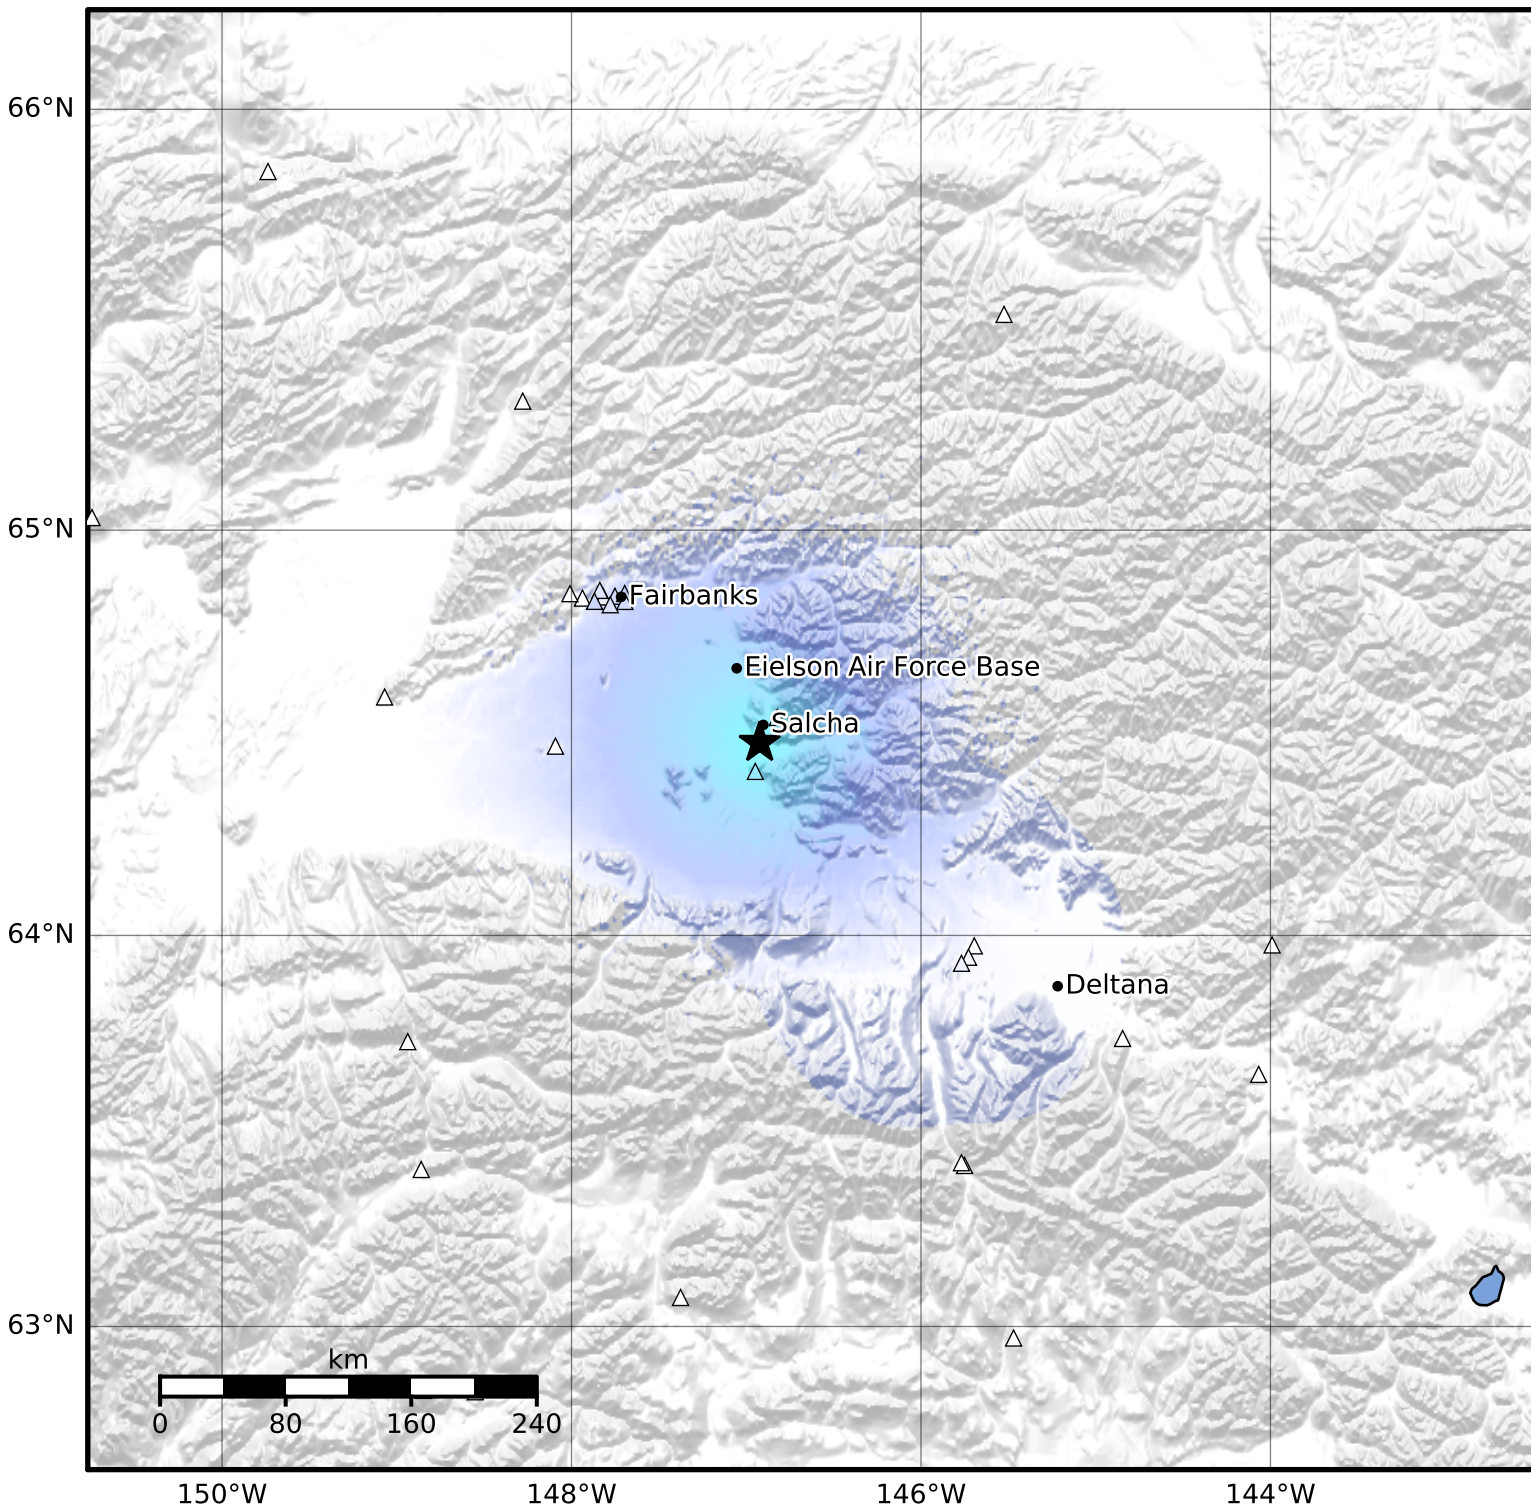

Macroseismic Intensity Map Alaska Earthquake Center
 ShakeMap: 3 km (2 miles) E of Salcha
 Jan 19, 2024 21:37:59 UTC M3.7 N64.48 W146.92 Depth: 10.0km ID:ak024vrxr2h

SHAKING	Not felt	Weak	Light	Moderate	Strong	Very strong	Severe	Violent	Extreme
DAMAGE	None	None	None	Very light	Light	Moderate	Moderate/heavy	Heavy	Very heavy
PGA(%g)	<0.0464	0.297	2.76	6.2	11.5	21.5	40.1	74.7	>139
PGV(cm/s)	<0.0215	0.135	1.41	4.65	9.64	20	41.4	85.8	>178
INTENSITY	I	II-III	IV	V	VI	VII	VIII	IX	X+

Scale based on Worden et al. (2012)

Version 1: Processed 2024-01-19T22:46:32Z

△ Seismic Instrument ○ Reported Intensity

★ Epicenter