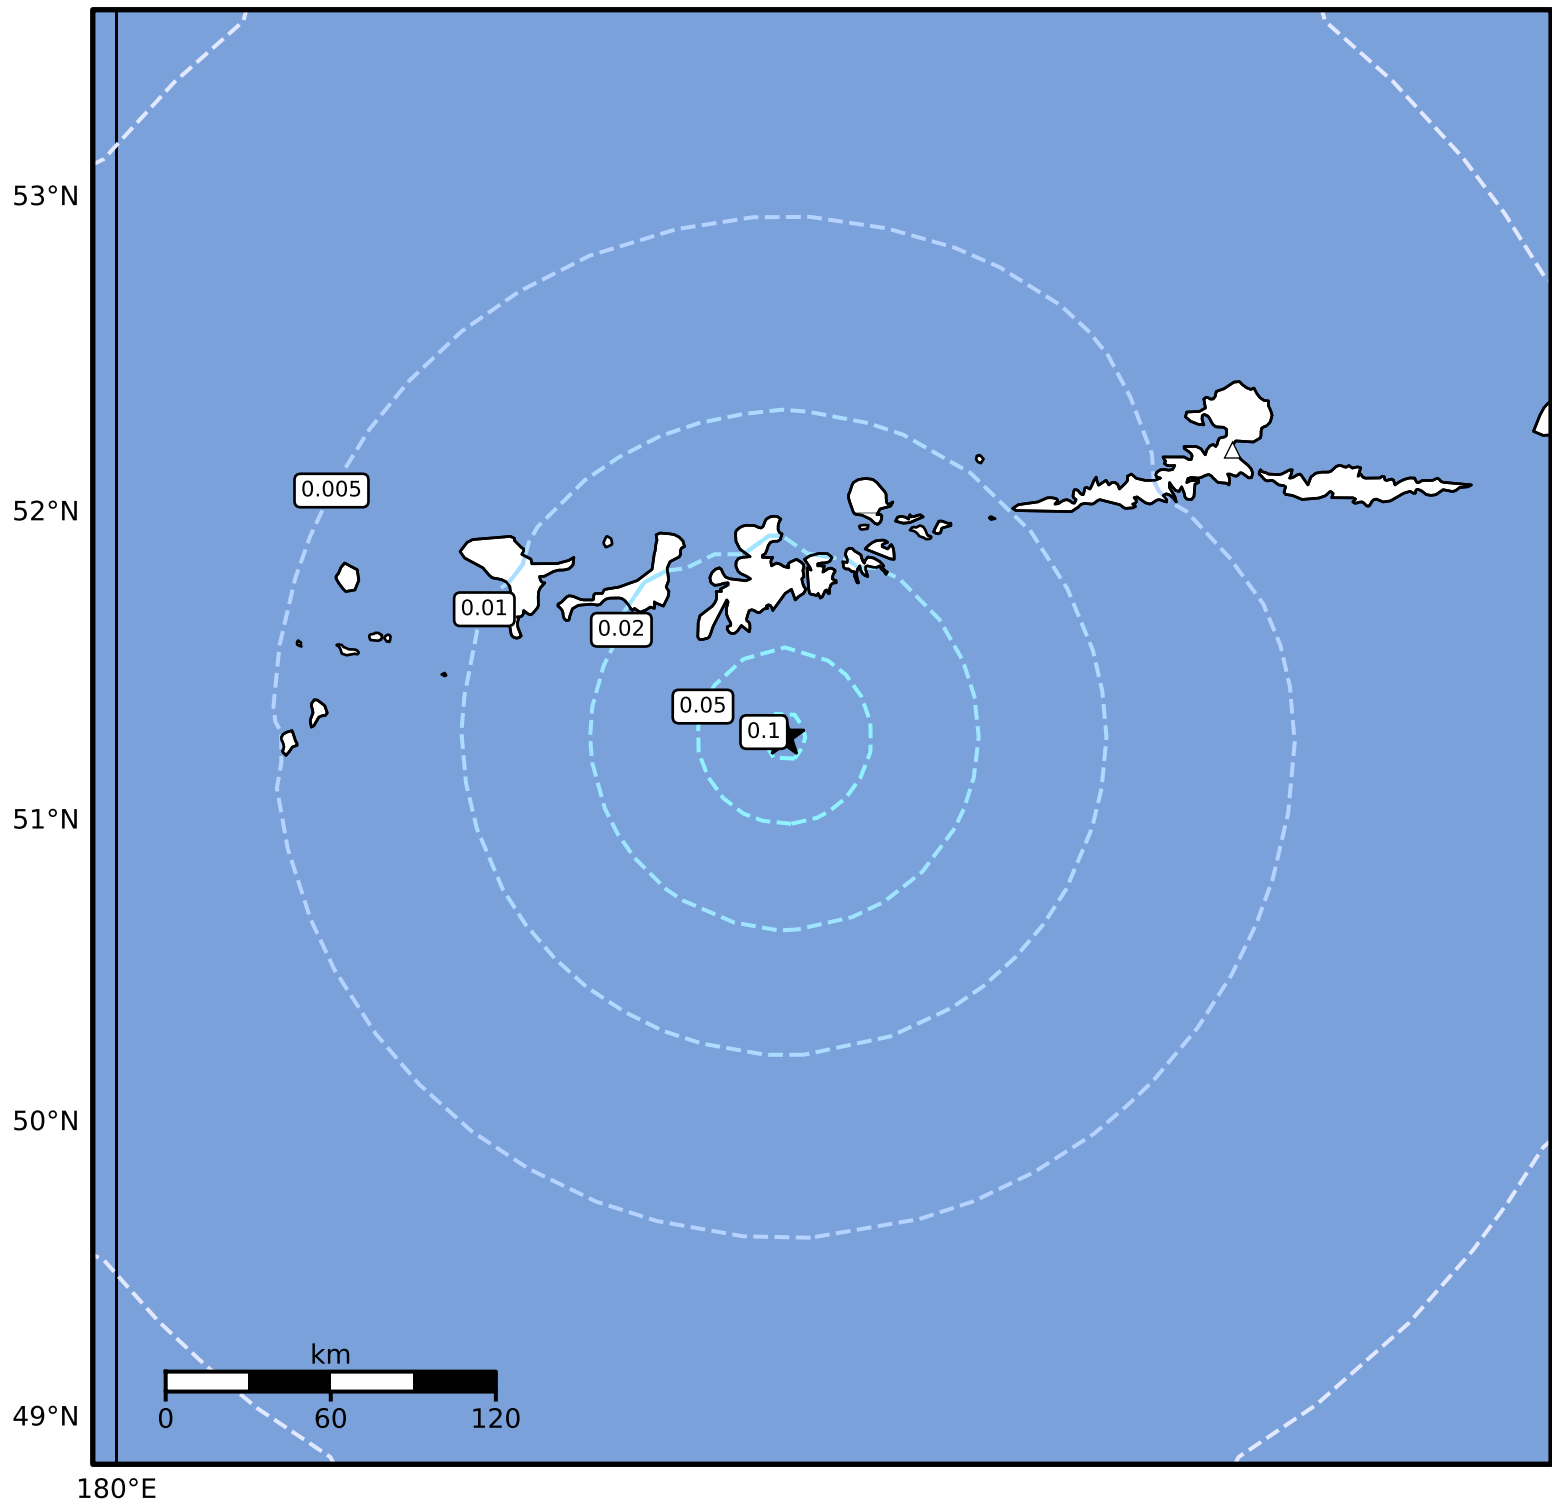

3.0 Second Peak Spectral Acceleration Map Alaska Earthquake Center
ShakeMap: 67 km (42 miles) S of Adak
Jan 22, 2025 13:26:04 UTC M5.0 N51.28 W176.53 Depth: 25.7km ID:ak02510lpupy

Scale based on Worden et al. (2012)

Version 3: Processed 2025-01-22T14:01:55Z

△ Seismic Instrument ○ Reported Intensity

★ Epicenter