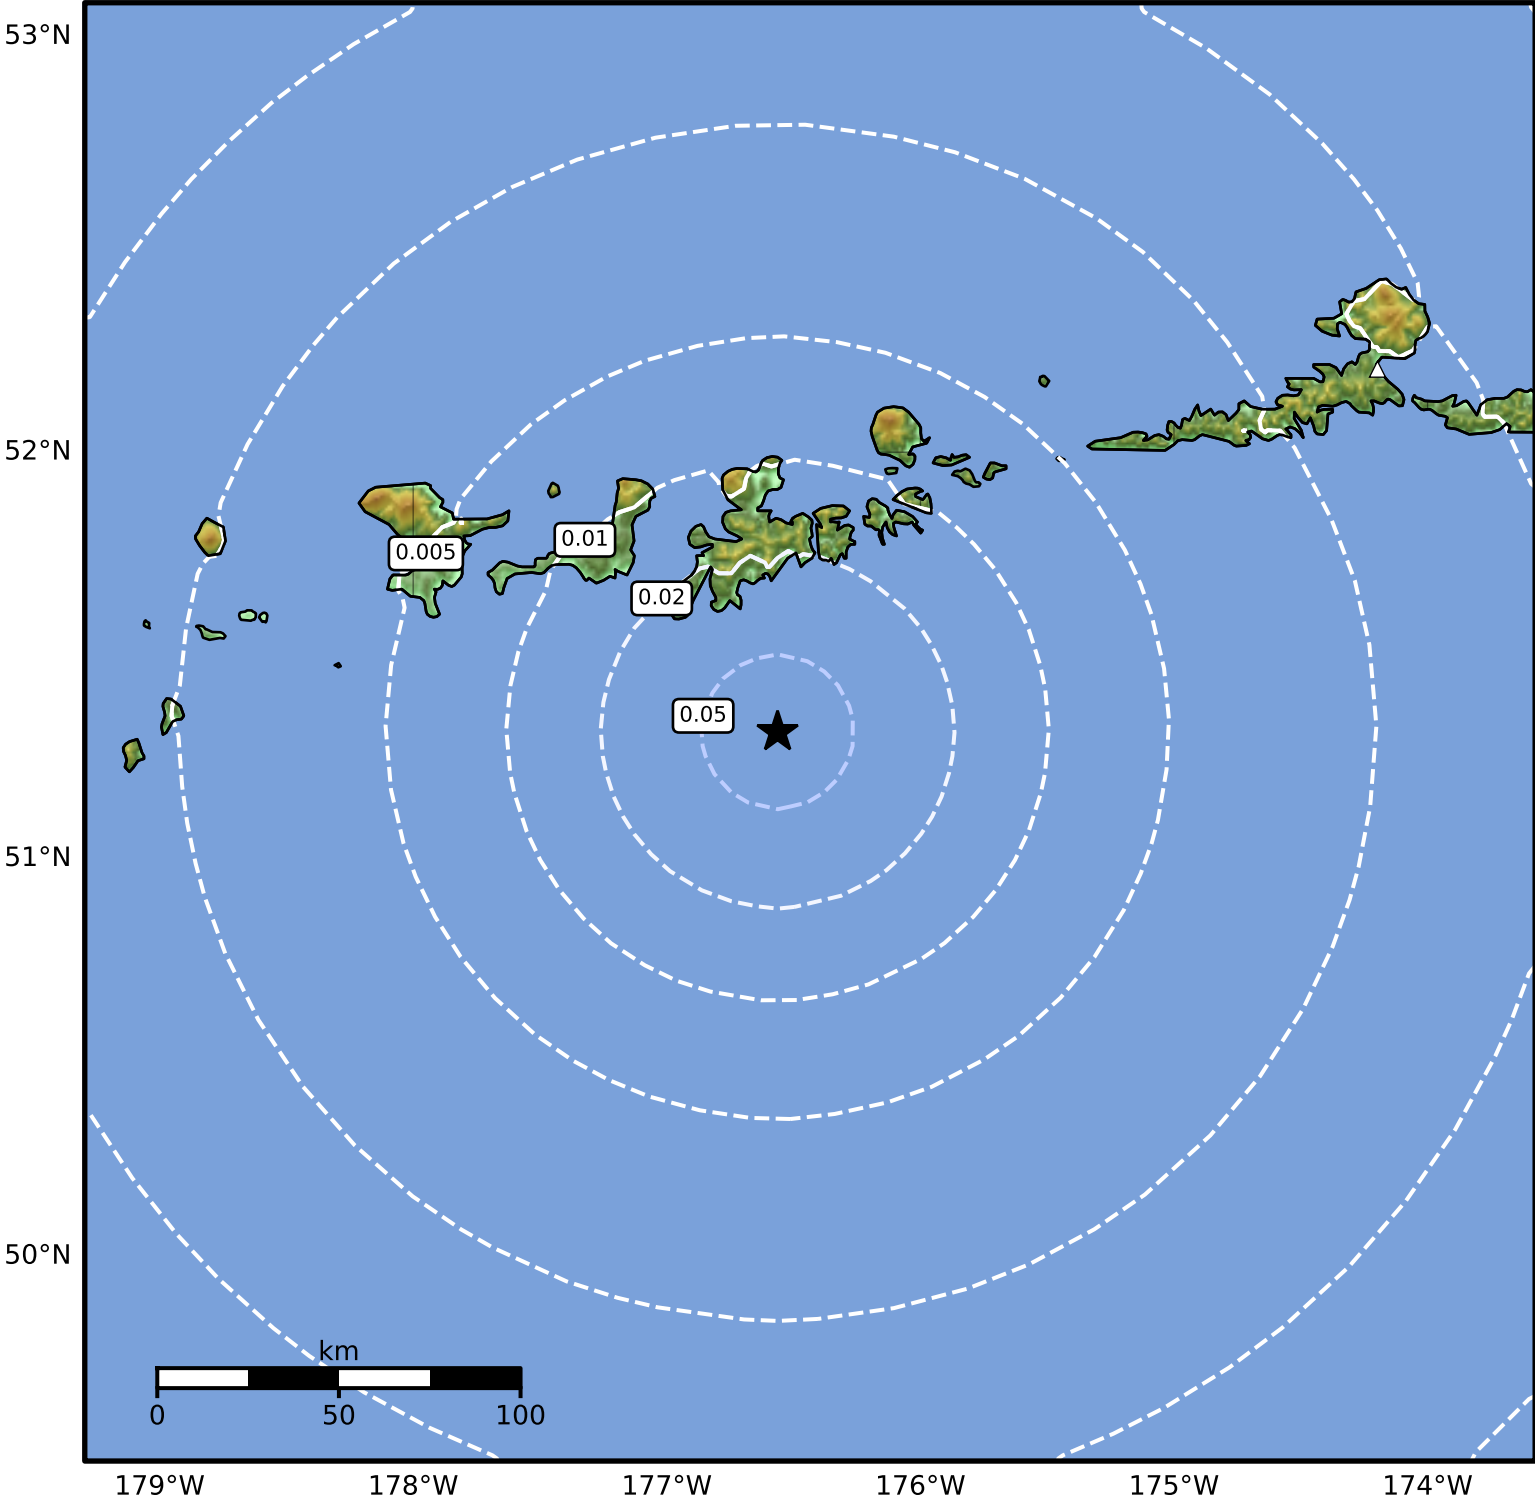

1.0 Second Peak Spectral Acceleration Map Alaska Earthquake Center
ShakeMap: 63 km (39 miles) S of Adak
Jan 22, 2025 13:53:44 UTC M3.8 N51.31 W176.56 Depth: 25.9km ID:ak02510lvq3c

SA(1.0) (%g)	0.1	0.2	0.5	1	2	5	10	20	50	100	200
---------------------	------------	------------	------------	----------	----------	----------	-----------	-----------	-----------	------------	------------

Scale based on Worden et al. (2012)

Version 2: Processed 2025-01-22T14:15:15Z

△ Seismic Instrument ○ Reported Intensity

★ Epicenter