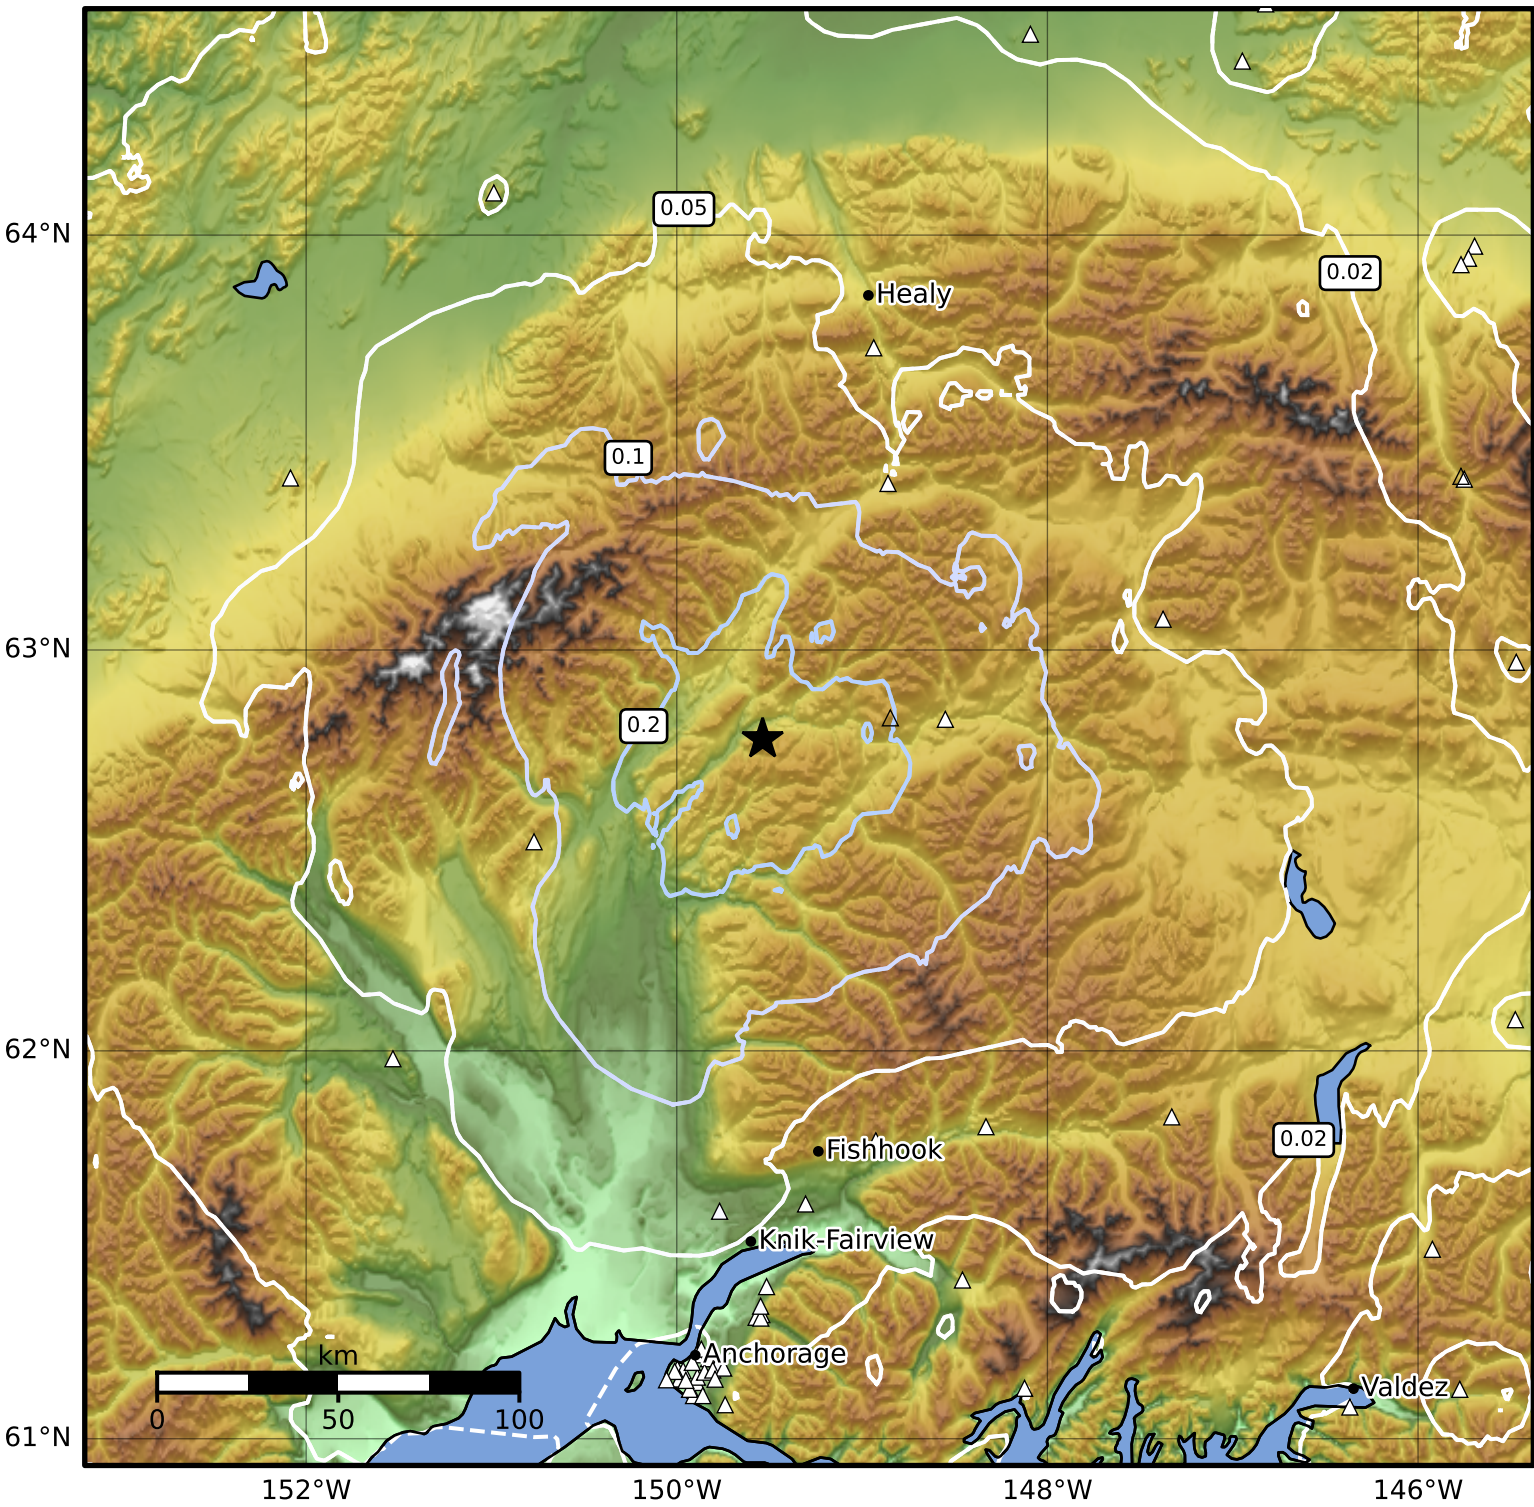

Peak Ground Acceleration Map Alaska Earthquake Center  
 ShakeMap: 59 km (37 miles) NNE of Talkeetna  
 Jan 23, 2025 15:14:33 UTC M3.5 N62.78 W149.54 Depth: 74.6km ID:ak02512adk2h

PGA (%g)	0.1	0.2	0.5	1	2	5	10	20	50	100	200
----------	-----	-----	-----	---	---	---	----	----	----	-----	-----

Scale based on Worden et al. (2012)

Version 1: Processed 2025-01-23T15:22:49Z

△ Seismic Instrument    ○ Reported Intensity    ★ Epicenter