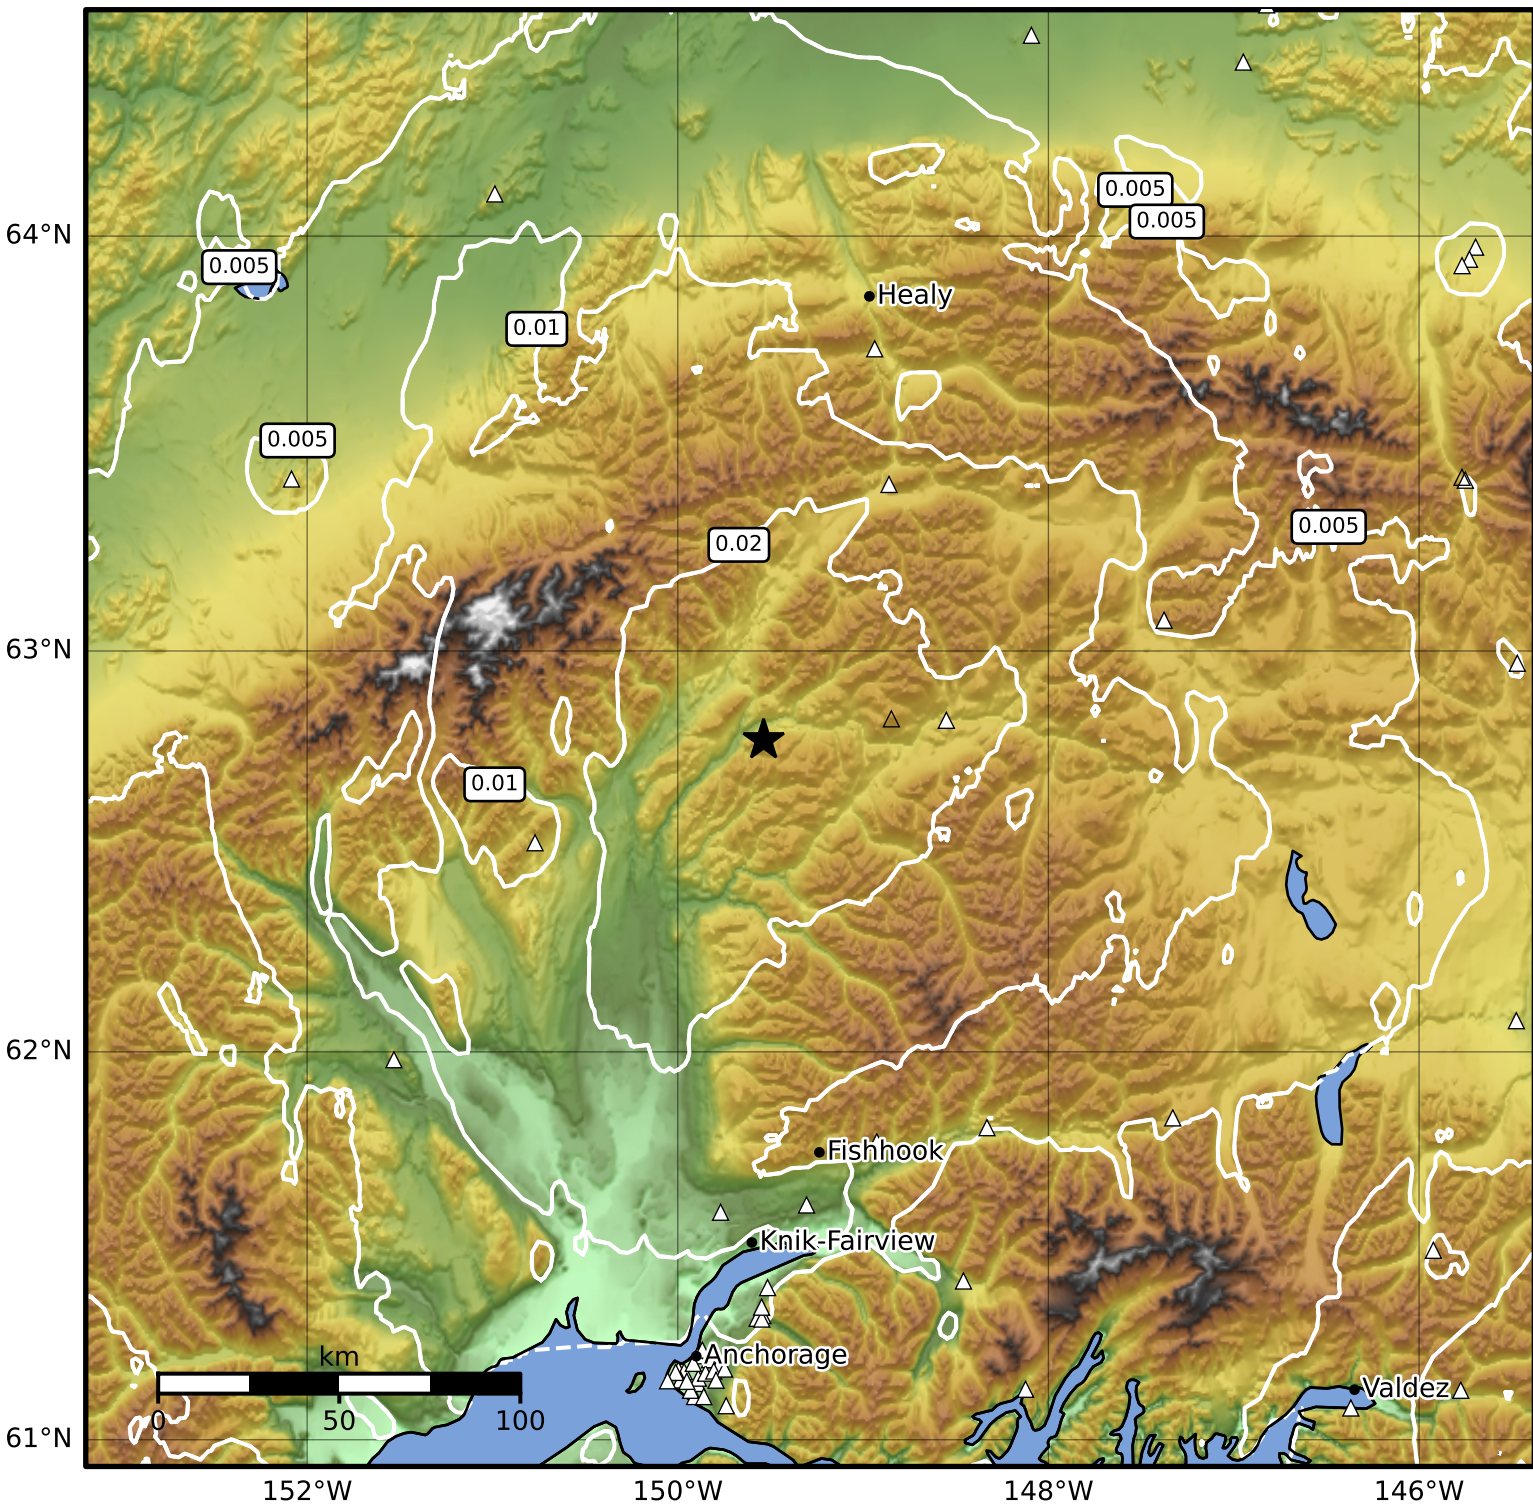

Peak Ground Velocity Map Alaska Earthquake Center
ShakeMap: 59 km (37 miles) NNE of Talkeetna
Jan 23, 2025 15:14:33 UTC M3.5 N62.78 W149.54 Depth: 74.6km ID:ak02512adk2h

PGV (cm/s)	0.1	0.2	0.5	1	2	5	10	20	50	100	200
------------	-----	-----	-----	---	---	---	----	----	----	-----	-----

Scale based on Worden et al. (2012)

Version 1: Processed 2025-01-23T15:22:49Z

△ Seismic Instrument ○ Reported Intensity

★ Epicenter