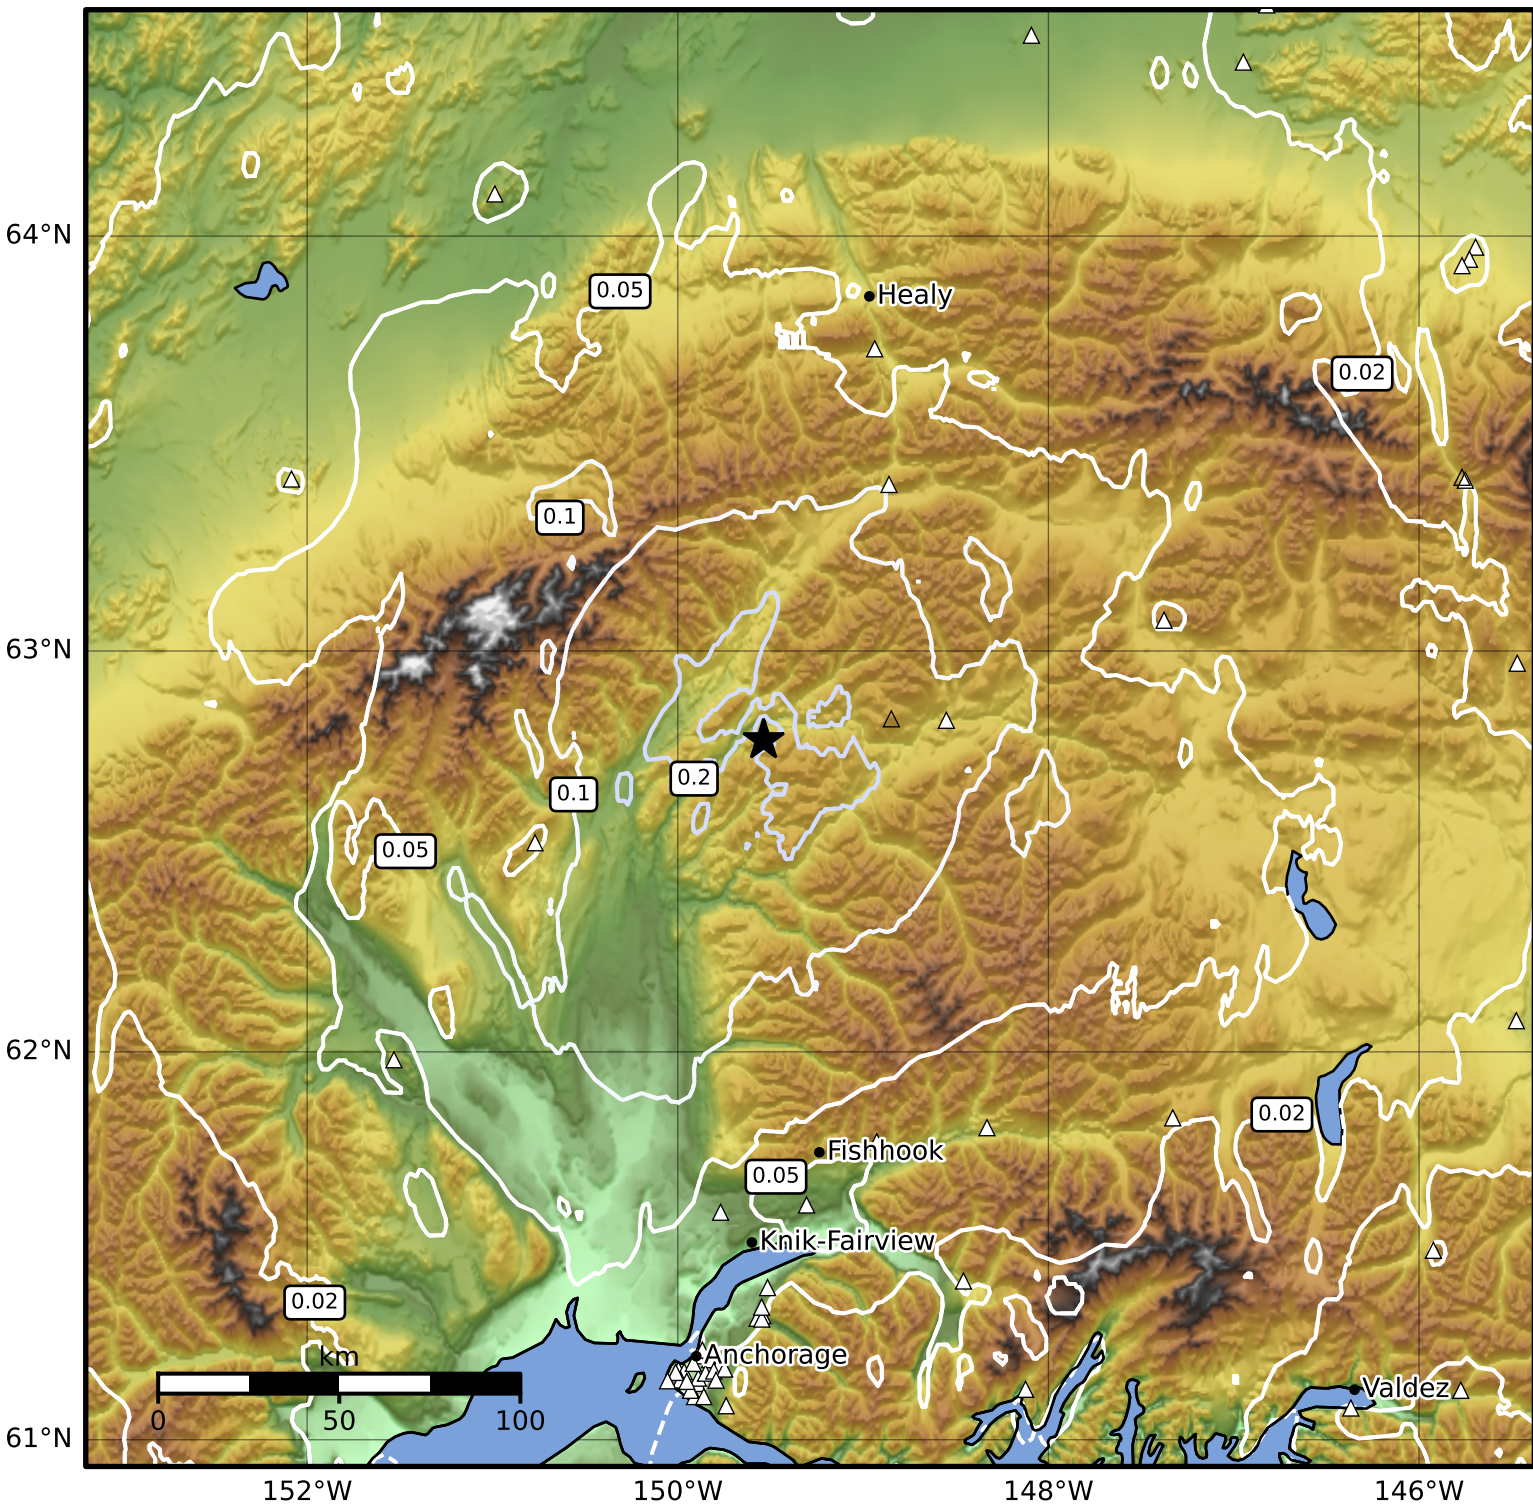

0.3 Second Peak Spectral Acceleration Map Alaska Earthquake Center  
 ShakeMap: 59 km (37 miles) NNE of Talkeetna  
 Jan 23, 2025 15:14:33 UTC M3.5 N62.78 W149.54 Depth: 74.6km ID:ak02512adk2h

SA(0.3) (%g)	0.1	0.2	0.5	1	2	5	10	20	50	100	200
--------------	-----	-----	-----	---	---	---	----	----	----	-----	-----

Scale based on Worden et al. (2012)

Version 1: Processed 2025-01-23T15:22:49Z

△ Seismic Instrument ○ Reported Intensity

★ Epicenter