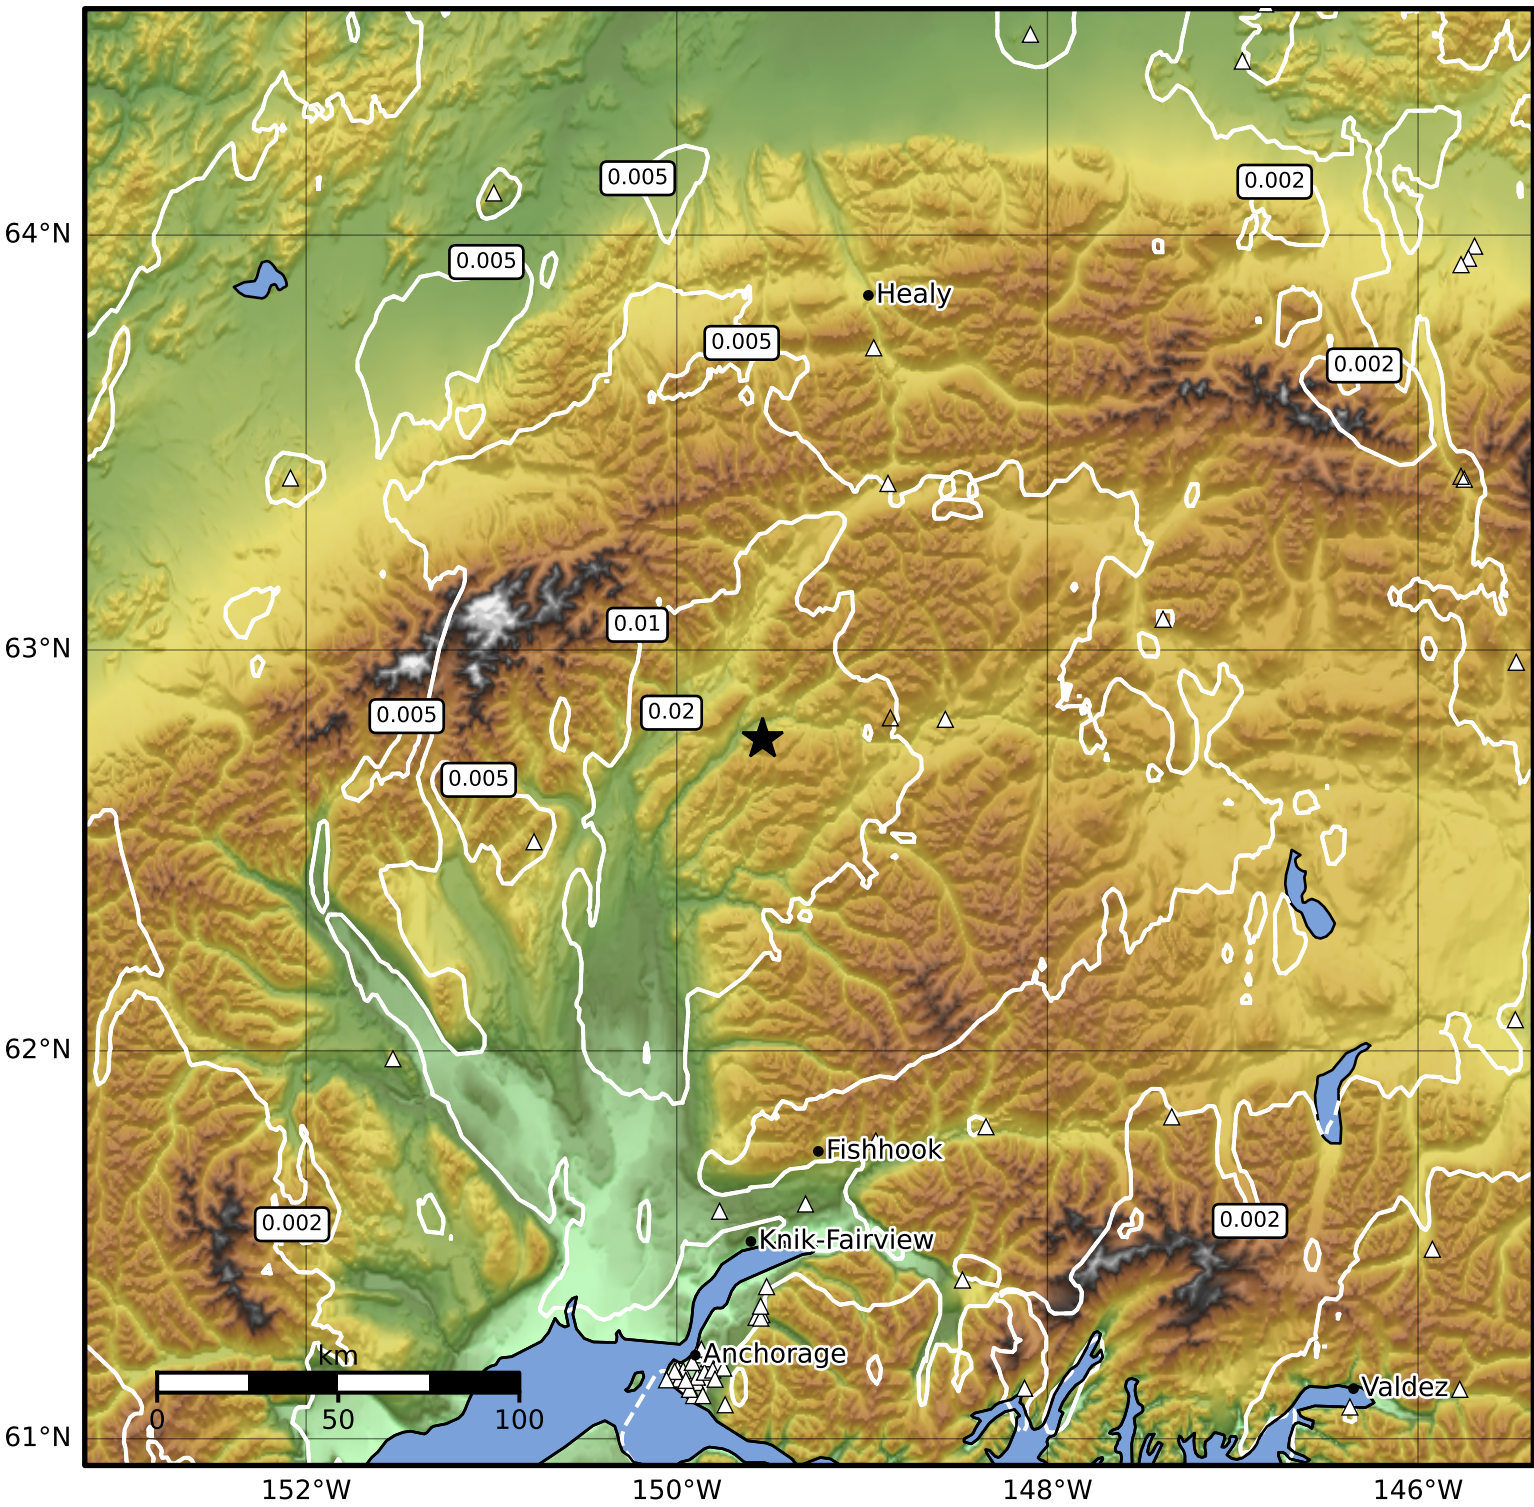

1.0 Second Peak Spectral Acceleration Map Alaska Earthquake Center  
 ShakeMap: 59 km (37 miles) NNE of Talkeetna  
 Jan 23, 2025 15:14:33 UTC M3.5 N62.78 W149.54 Depth: 74.6km ID:ak02512adk2h

SA(1.0) (%g)	0.1	0.2	0.5	1	2	5	10	20	50	100	200
--------------	-----	-----	-----	---	---	---	----	----	----	-----	-----

Scale based on Worden et al. (2012)

Version 1: Processed 2025-01-23T15:22:49Z

△ Seismic Instrument    ○ Reported Intensity    ★ Epicenter