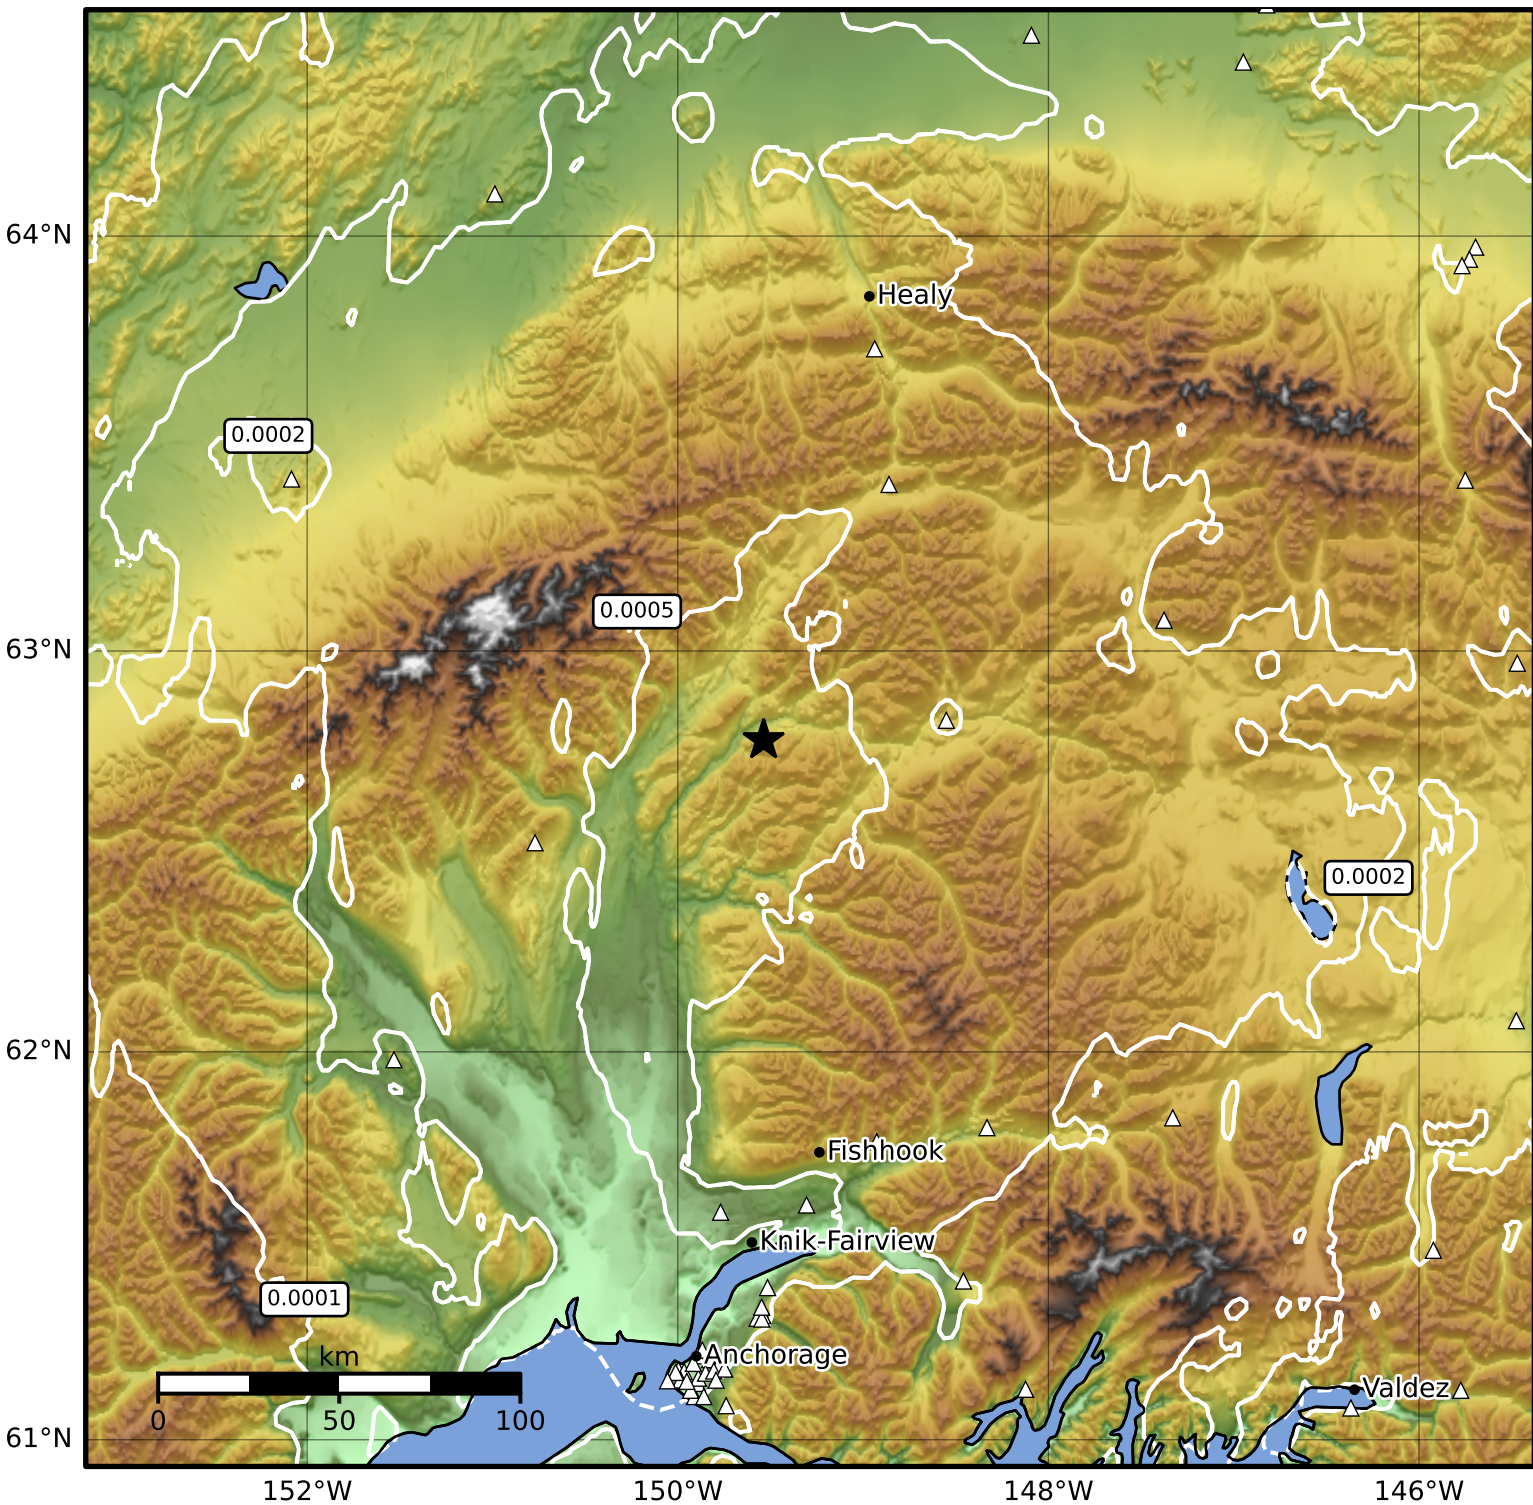

3.0 Second Peak Spectral Acceleration Map Alaska Earthquake Center
ShakeMap: 59 km (37 miles) NNE of Talkeetna
Jan 23, 2025 15:14:33 UTC M3.5 N62.78 W149.54 Depth: 74.6km ID:ak02512adk2h

Scale based on Worden et al. (2012)

Version 1: Processed 2025-01-23T15:22:49Z

△ Seismic Instrument ○ Reported Intensity

★ Epicenter