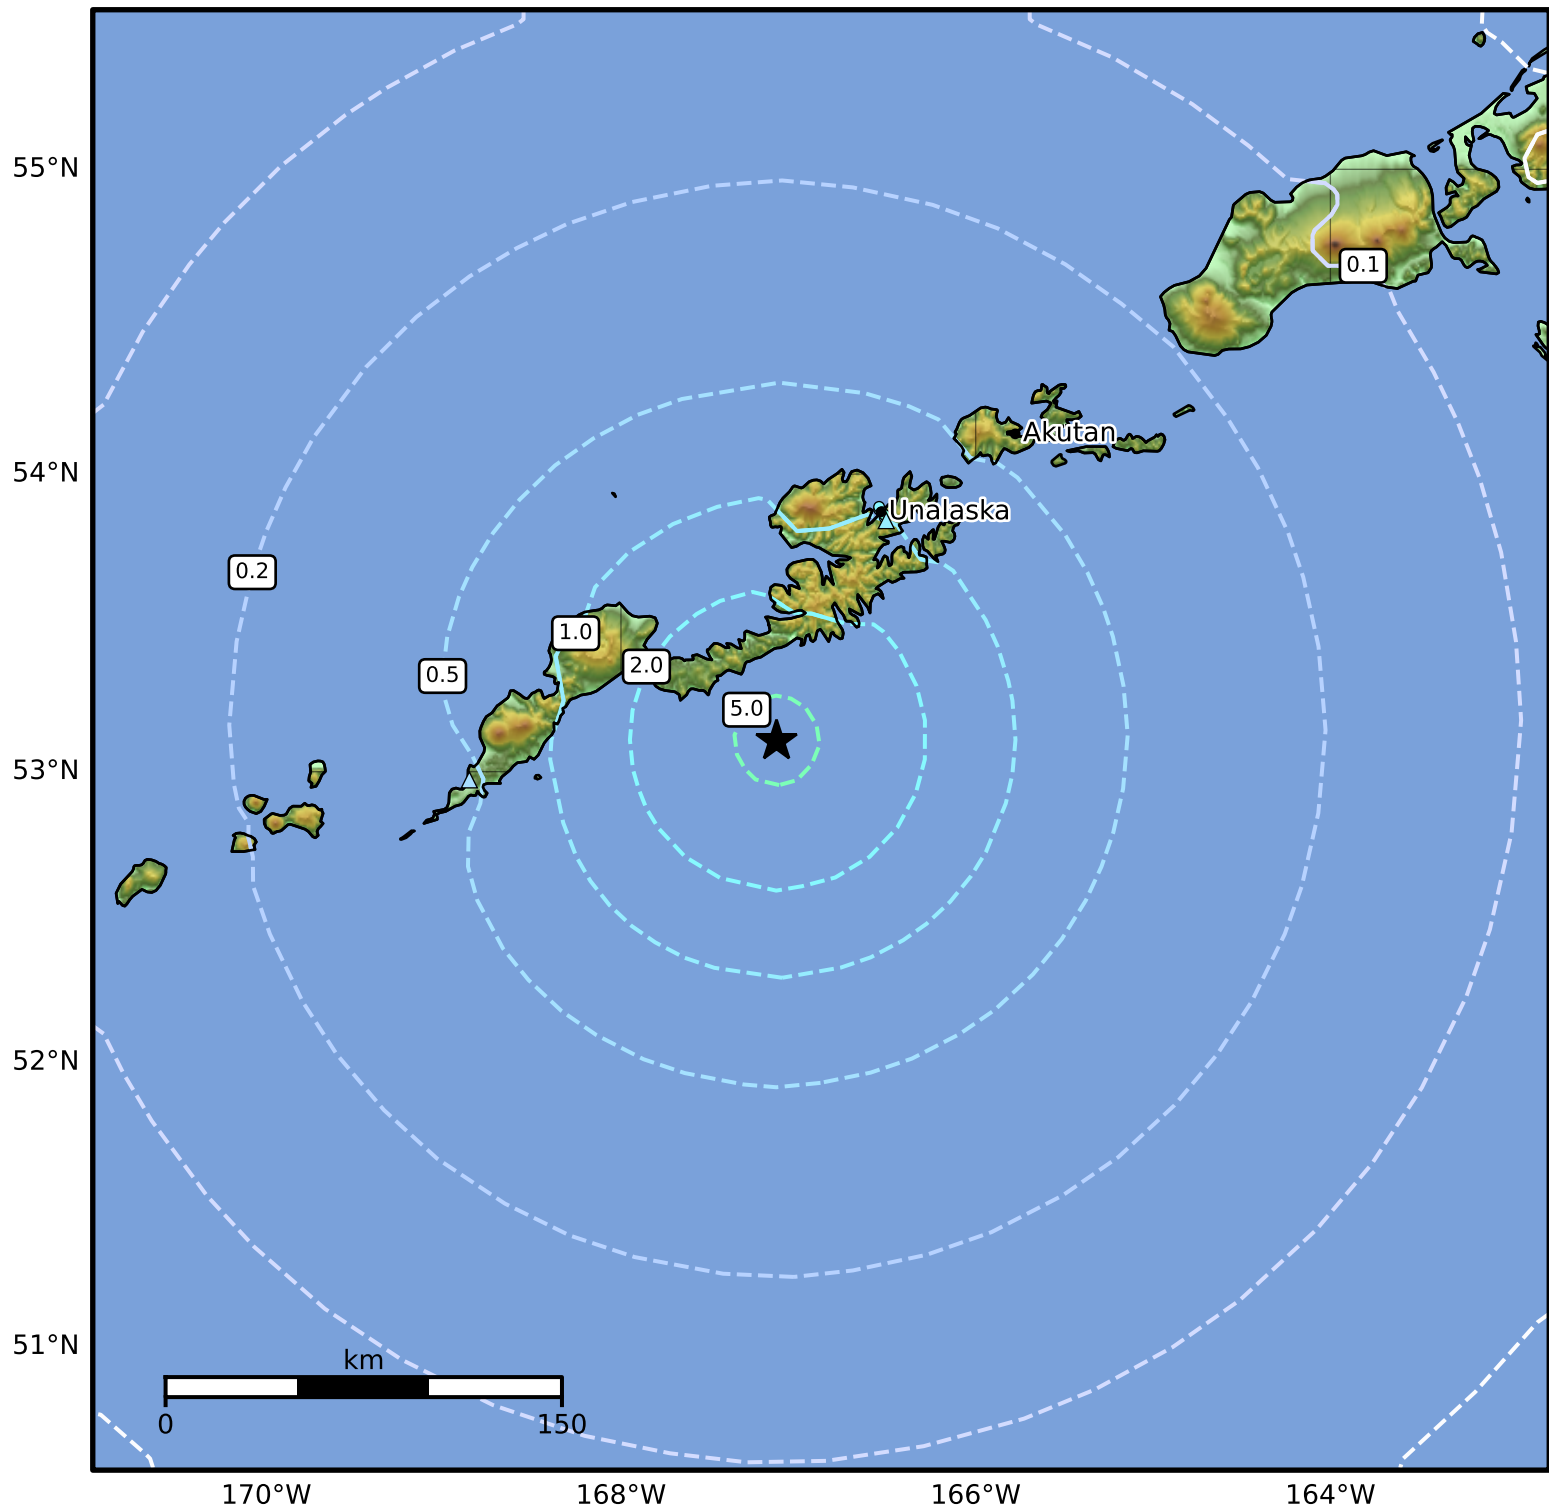

Peak Ground Acceleration Map Alaska Earthquake Center  
ShakeMap: 94 km (58 miles) SSW of Unalaska  
Jan 26, 2025 22:39:13 UTC M5.6 N53.10 W167.12 Depth: 38.8km ID:ak02517day8d

PGA (%g)	0.1	0.2	0.5	1	2	5	10	20	50	100	200
----------	-----	-----	-----	---	---	---	----	----	----	-----	-----

Scale based on Worden et al. (2012)

Version 6: Processed 2025-01-26T23:35:21Z

△ Seismic Instrument ○ Reported Intensity

★ Epicenter