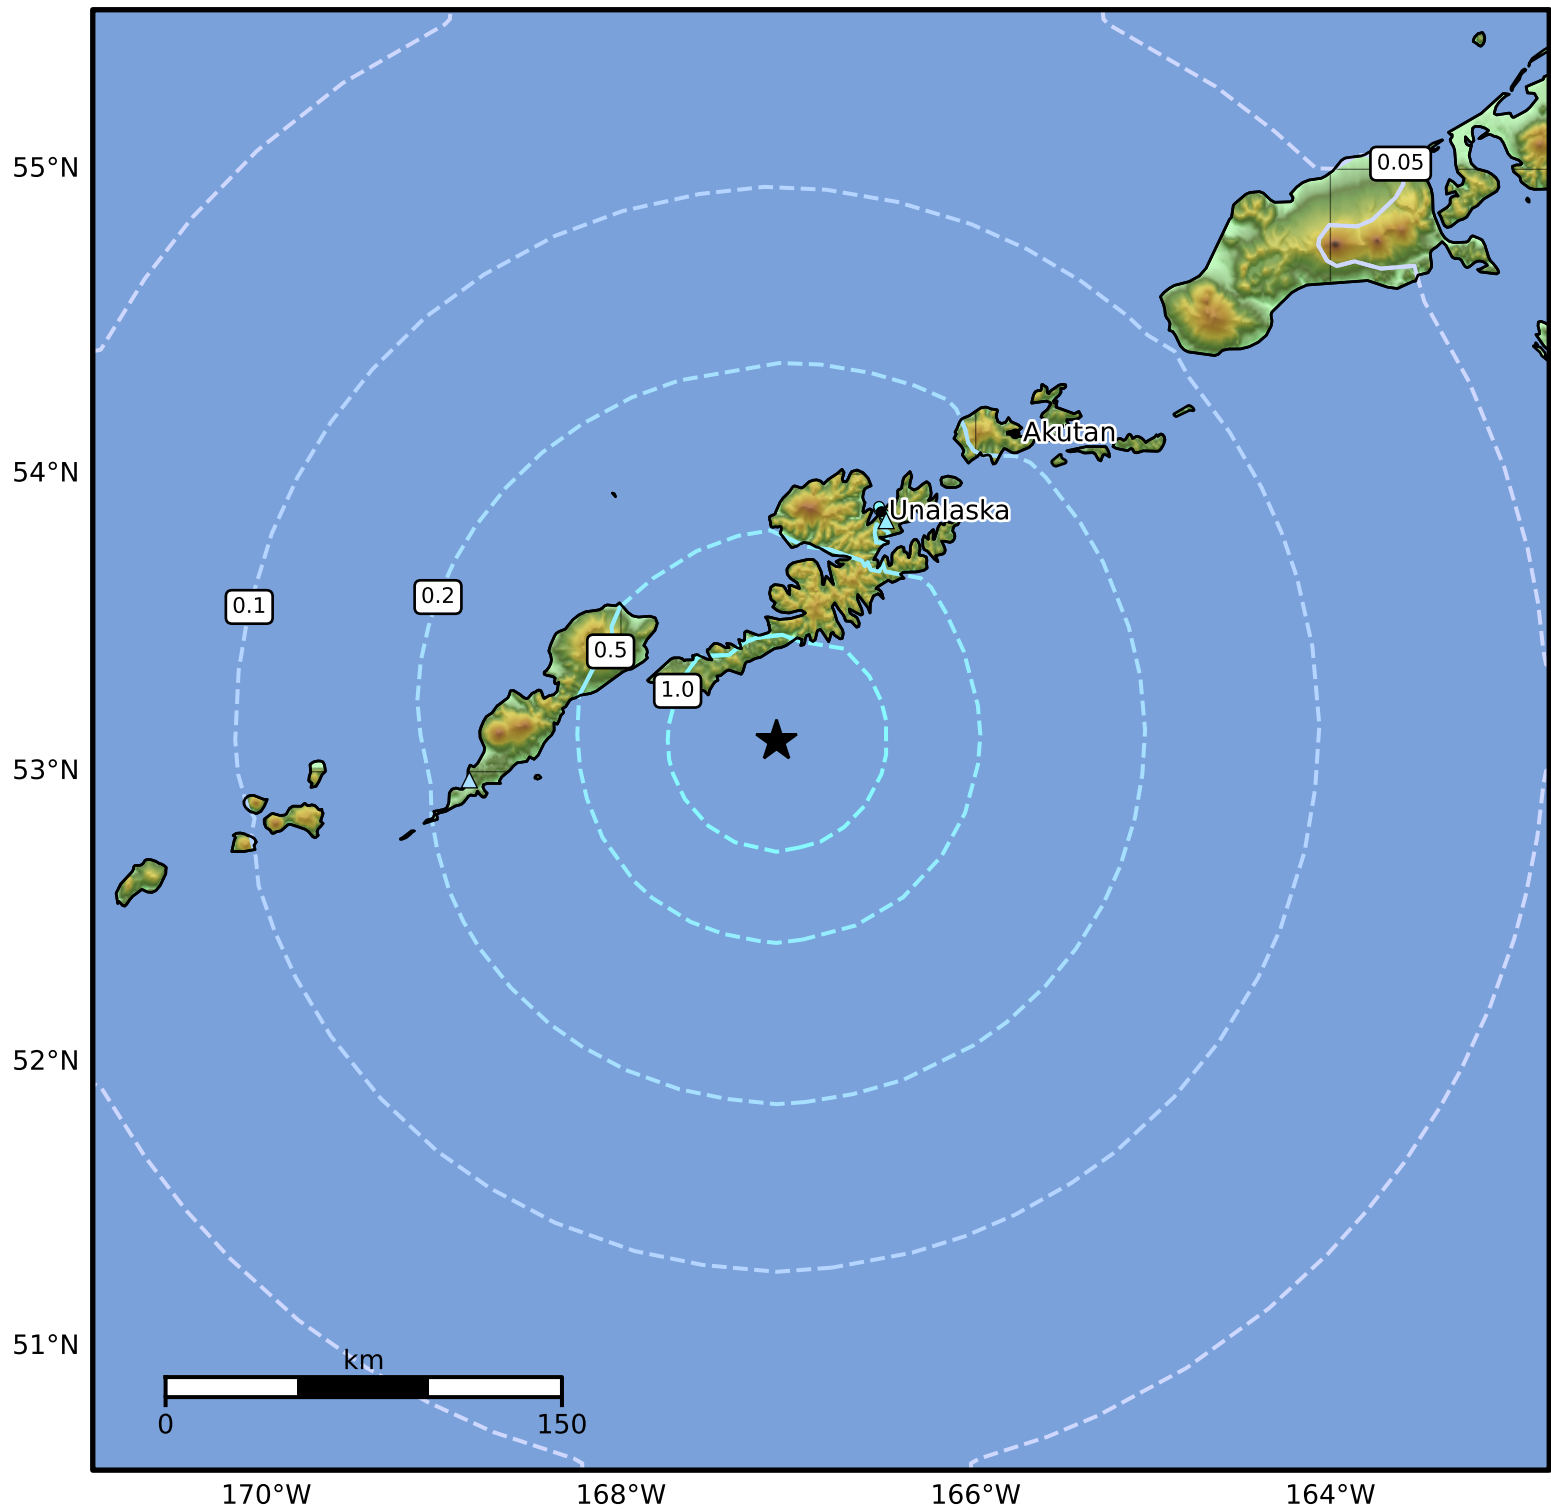

Peak Ground Velocity Map Alaska Earthquake Center
ShakeMap: 94 km (58 miles) SSW of Unalaska
Jan 26, 2025 22:39:13 UTC M5.6 N53.10 W167.12 Depth: 38.8km ID:ak02517day8d

PGV (cm/s)	0.1	0.2	0.5	1	2	5	10	20	50	100	200
------------	-----	-----	-----	---	---	---	----	----	----	-----	-----

Scale based on Worden et al. (2012)

Version 6: Processed 2025-01-26T23:35:21Z

△ Seismic Instrument ○ Reported Intensity

★ Epicenter