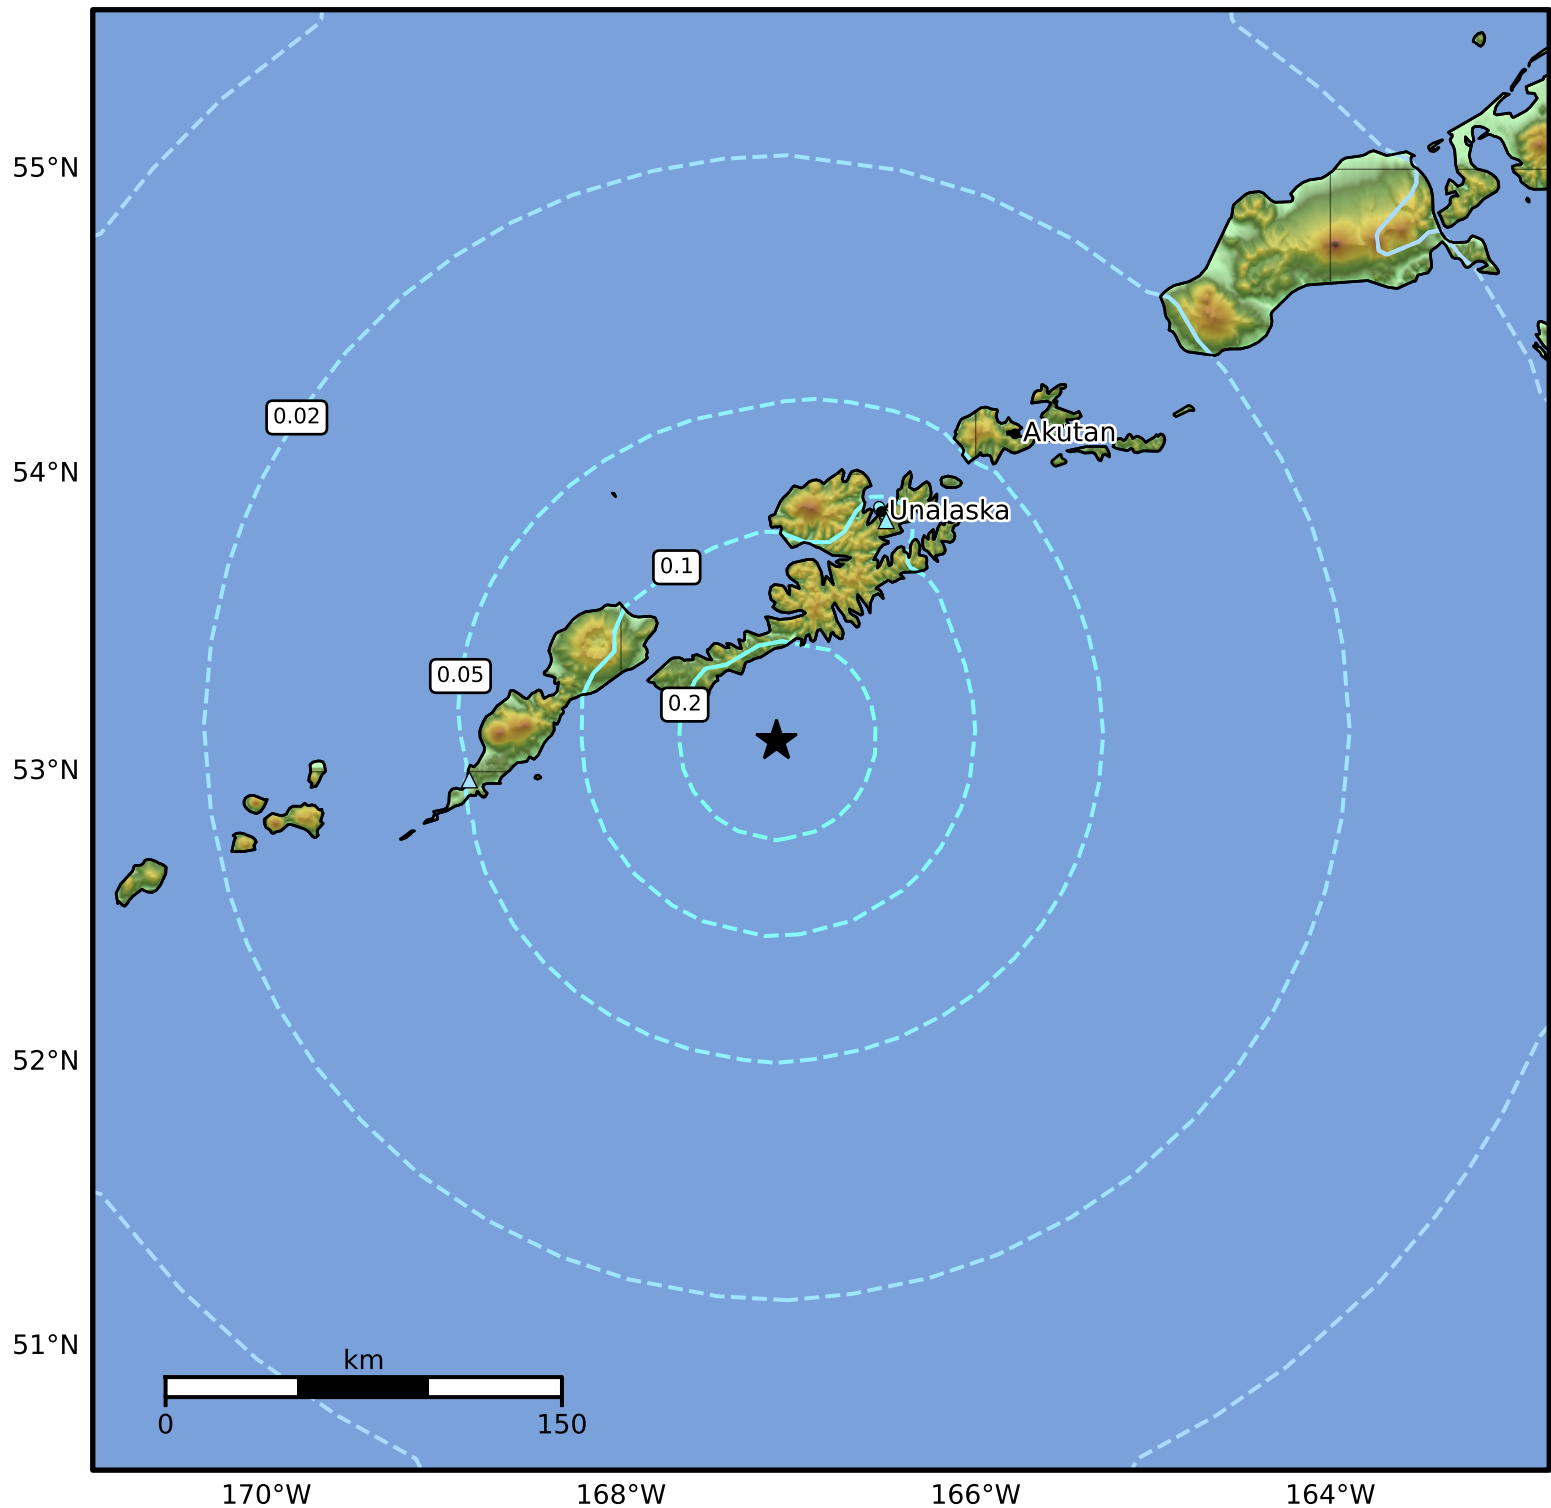

3.0 Second Peak Spectral Acceleration Map Alaska Earthquake Center
ShakeMap: 94 km (58 miles) SSW of Unalaska
Jan 26, 2025 22:39:13 UTC M5.6 N53.10 W167.12 Depth: 38.8km ID:ak02517day8d

Scale based on Worden et al. (2012)

Version 6: Processed 2025-01-26T23:35:21Z

△ Seismic Instrument ○ Reported Intensity

★ Epicenter