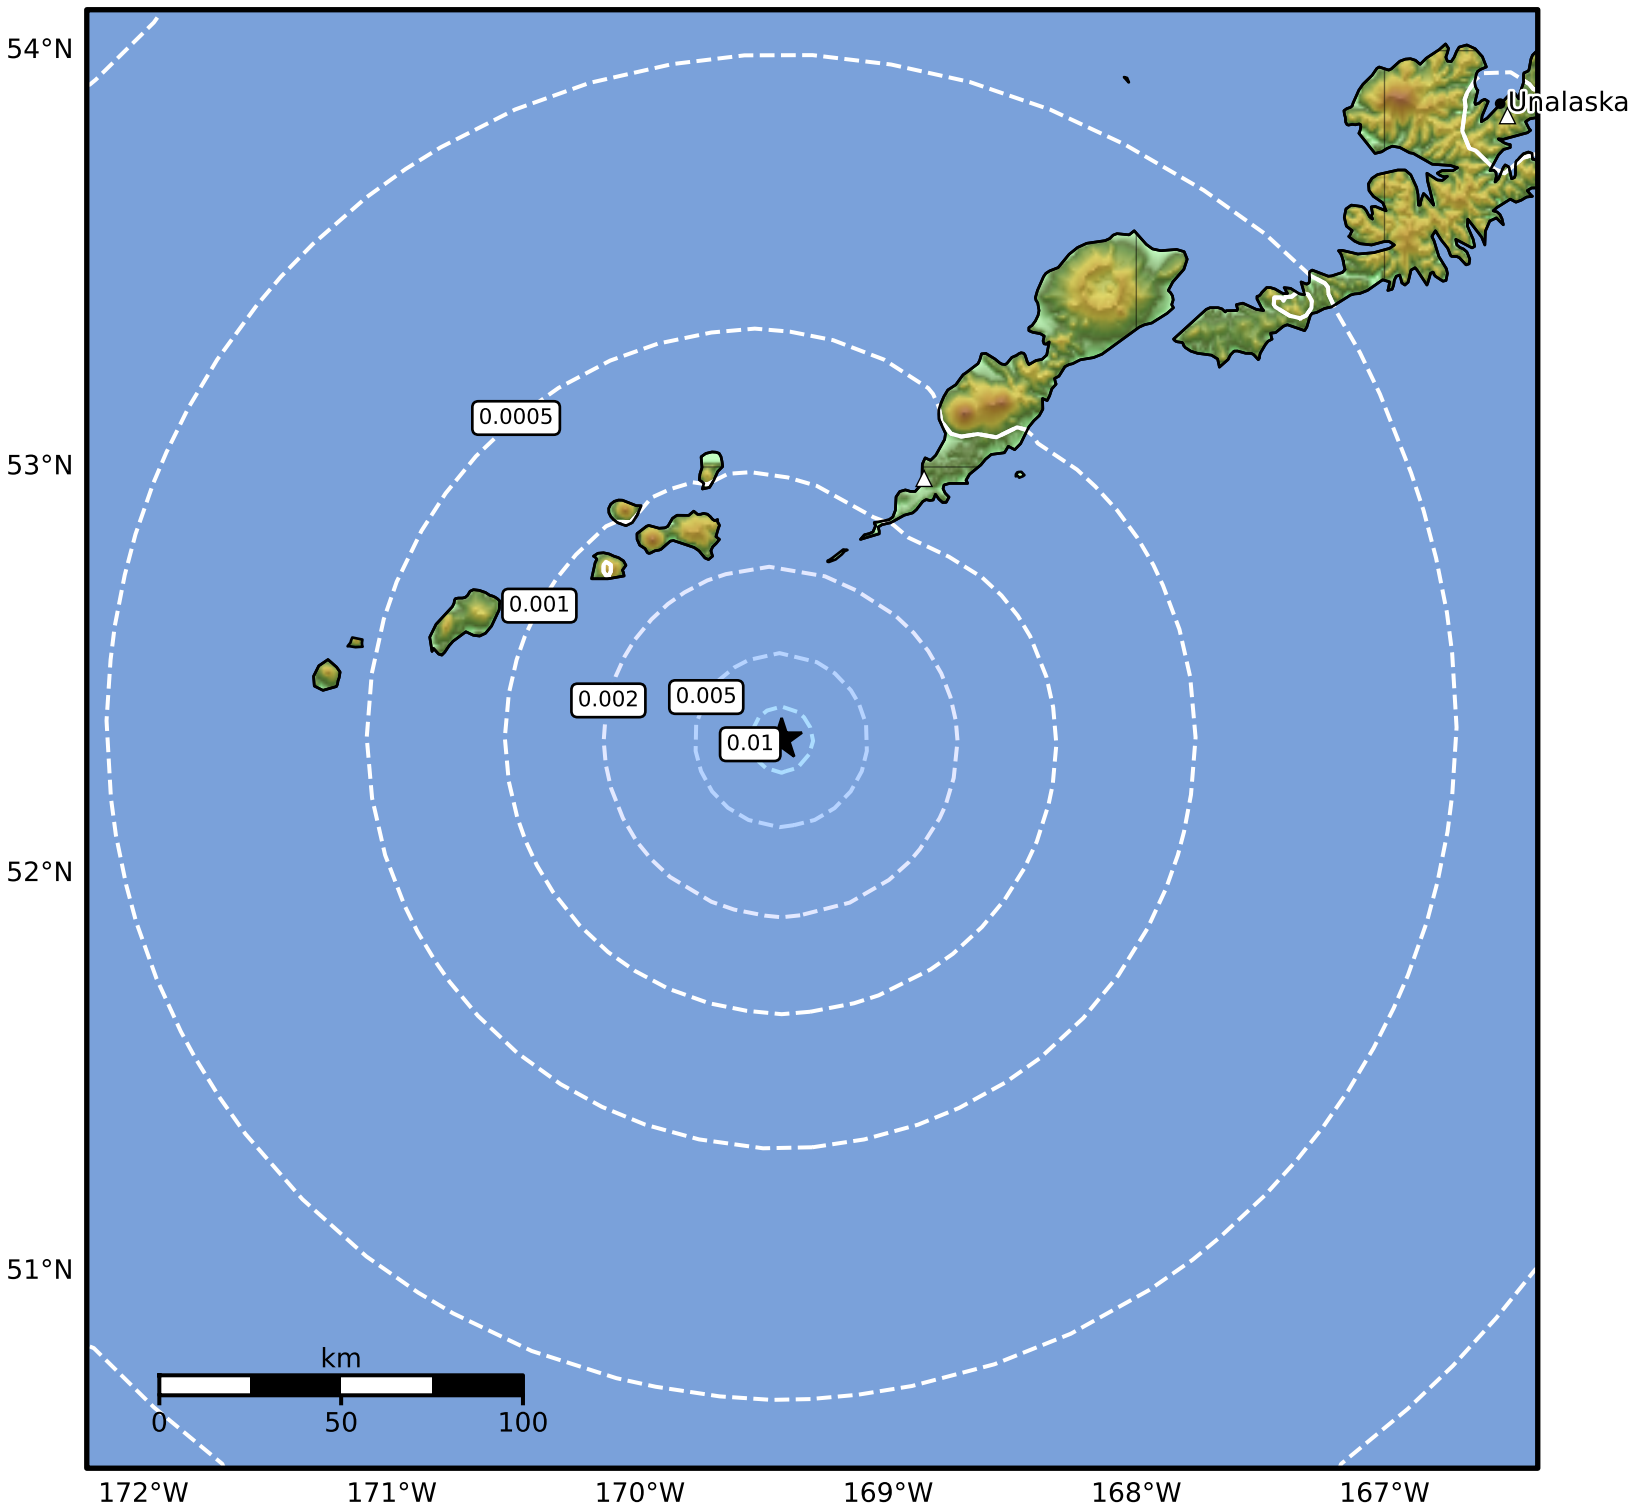

3.0 Second Peak Spectral Acceleration Map Alaska Earthquake Center  
ShakeMap: 77 km (48 miles) SSW of Nikolski  
Jan 28, 2025 11:25:26 UTC M3.9 N52.33 W169.43 Depth: 16.0km ID:ak0251ahqwfa

Scale based on Worden et al. (2012)

Version 2: Processed 2025-01-28T17:13:50Z

△ Seismic Instrument ○ Reported Intensity

★ Epicenter