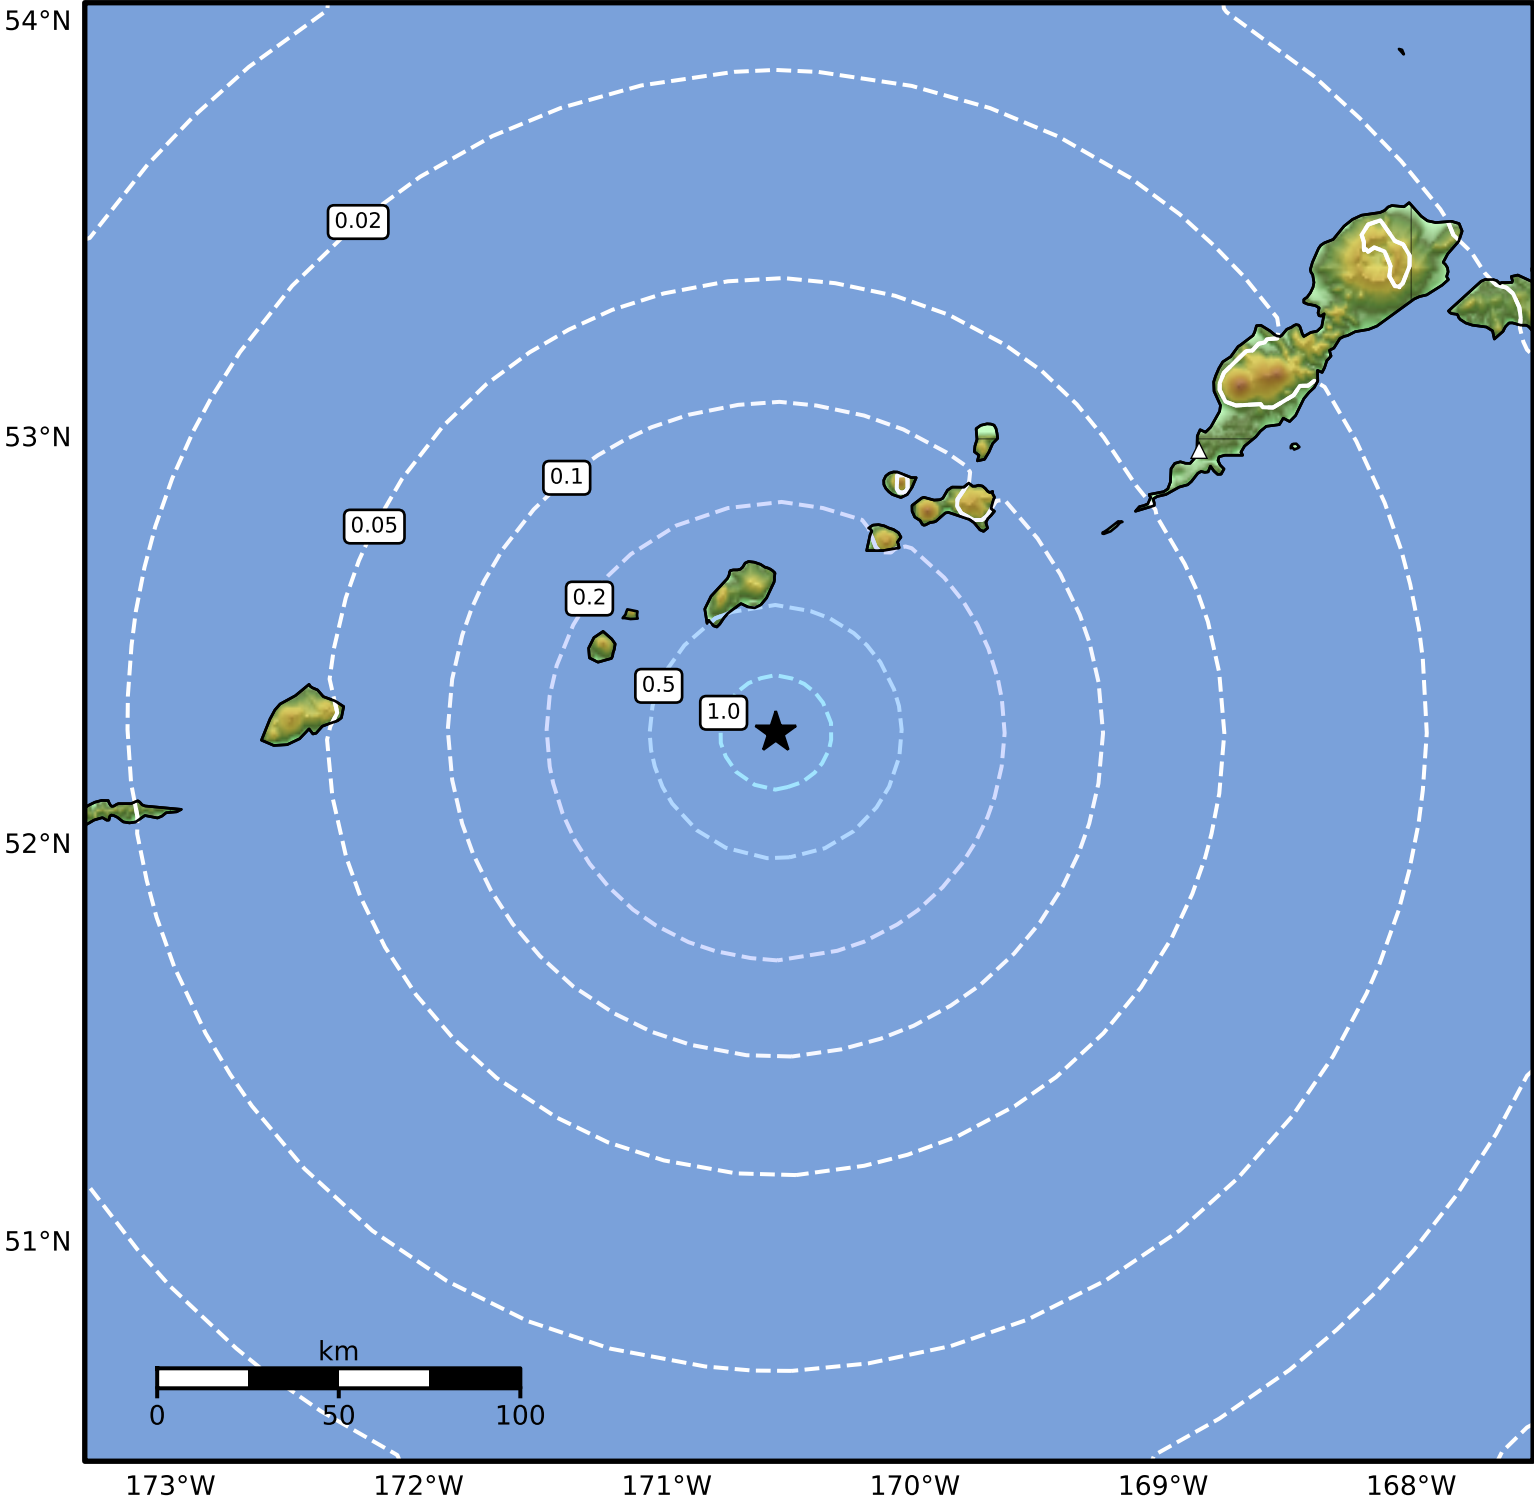

0.3 Second Peak Spectral Acceleration Map Alaska Earthquake Center
 ShakeMap: 98 km (61 miles) E of Amukta Pass
 Jan 28, 2025 23:57:34 UTC M4.2 N52.28 W170.56 Depth: 25.5km ID:ak0251ap2z8t

SA(0.3) (%g)	0.1	0.2	0.5	1	2	5	10	20	50	100	200
---------------------	------------	------------	------------	----------	----------	----------	-----------	-----------	-----------	------------	------------

Scale based on Worden et al. (2012)

Version 2: Processed 2025-01-29T03:19:50Z

△ Seismic Instrument ○ Reported Intensity

★ Epicenter