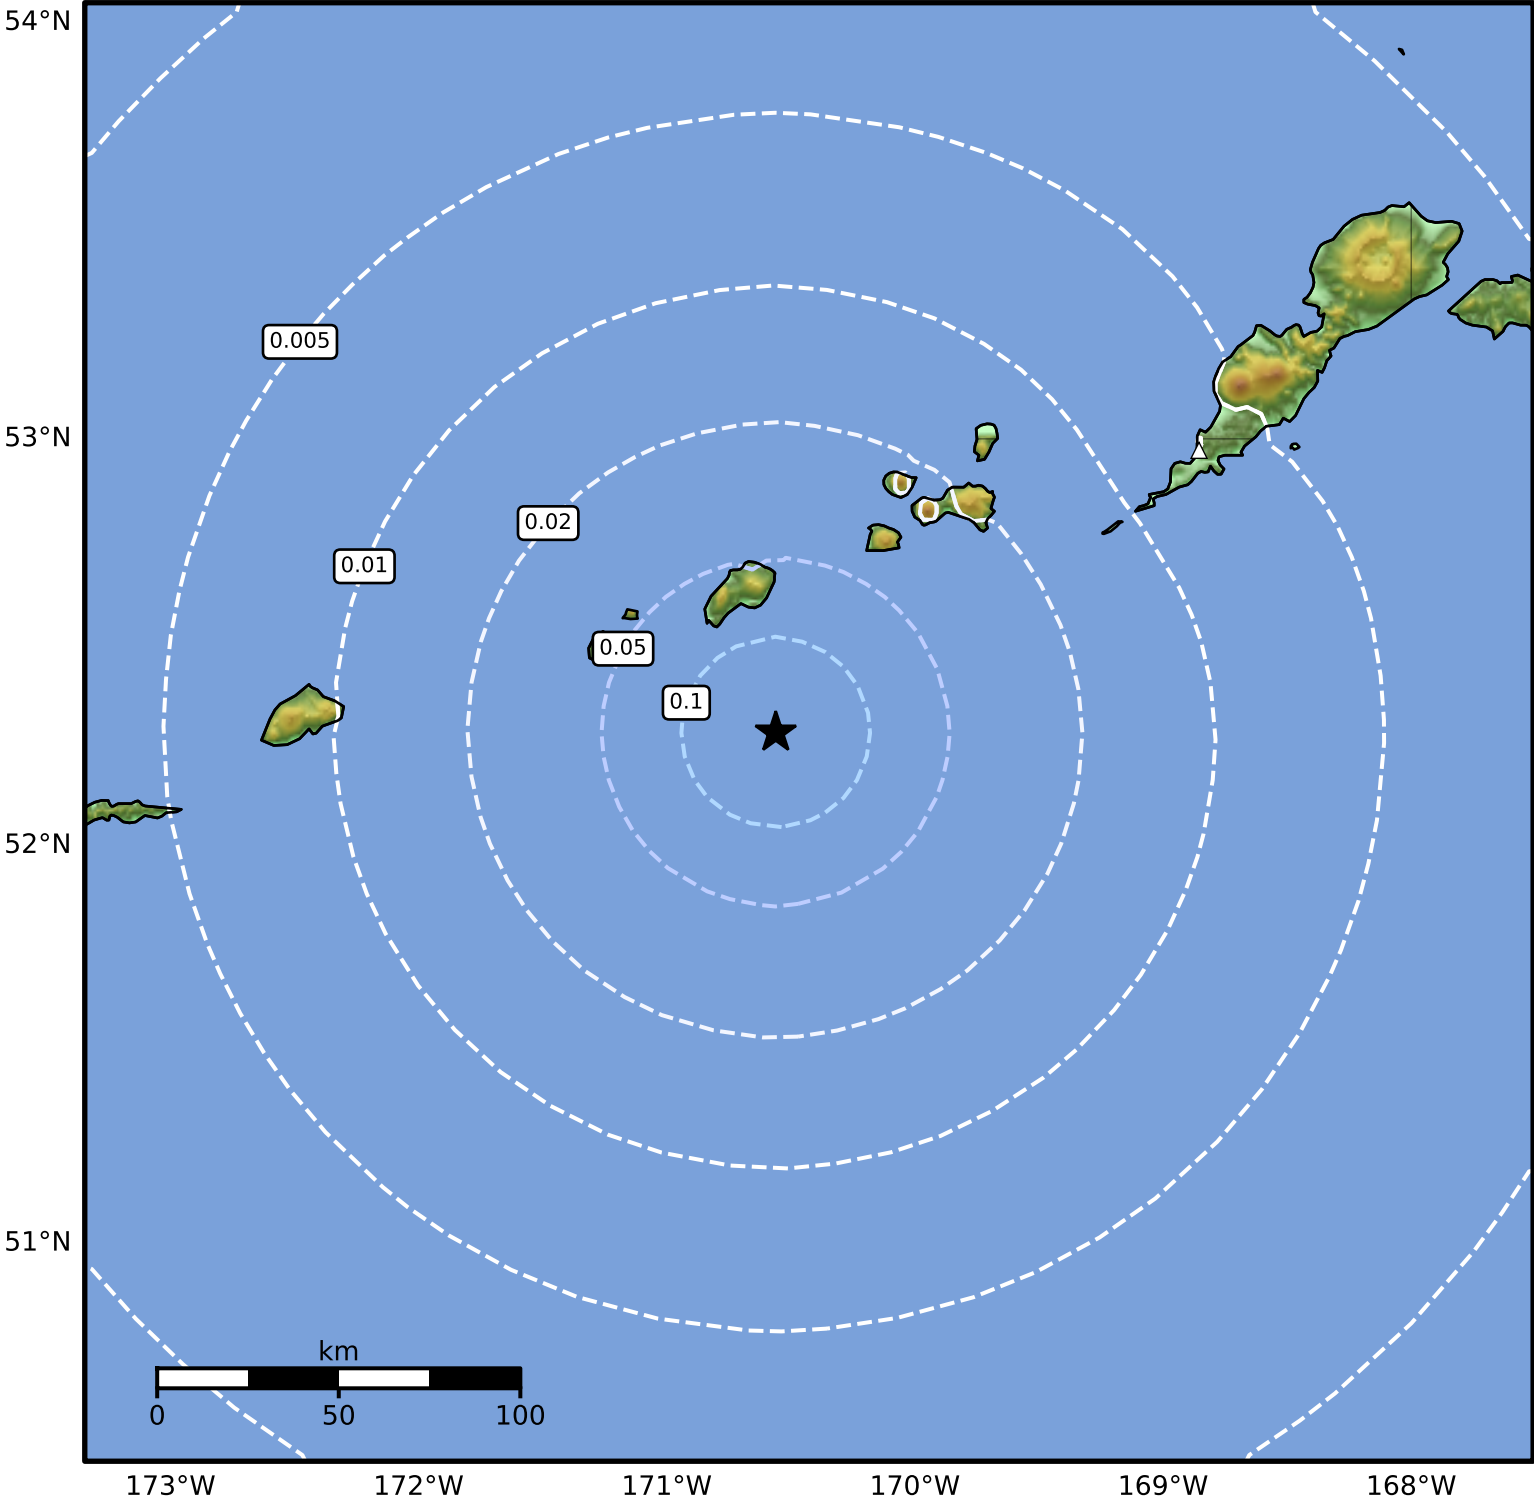

1.0 Second Peak Spectral Acceleration Map Alaska Earthquake Center
ShakeMap: 98 km (61 miles) E of Amukta Pass
Jan 28, 2025 23:57:34 UTC M4.2 N52.28 W170.56 Depth: 25.5km ID:ak0251ap2z8t

SA(1.0) (%g)	0.1	0.2	0.5	1	2	5	10	20	50	100	200
---------------------	------------	------------	------------	----------	----------	----------	-----------	-----------	-----------	------------	------------

Scale based on Worden et al. (2012)

Version 2: Processed 2025-01-29T03:19:50Z

△ Seismic Instrument ○ Reported Intensity

★ Epicenter