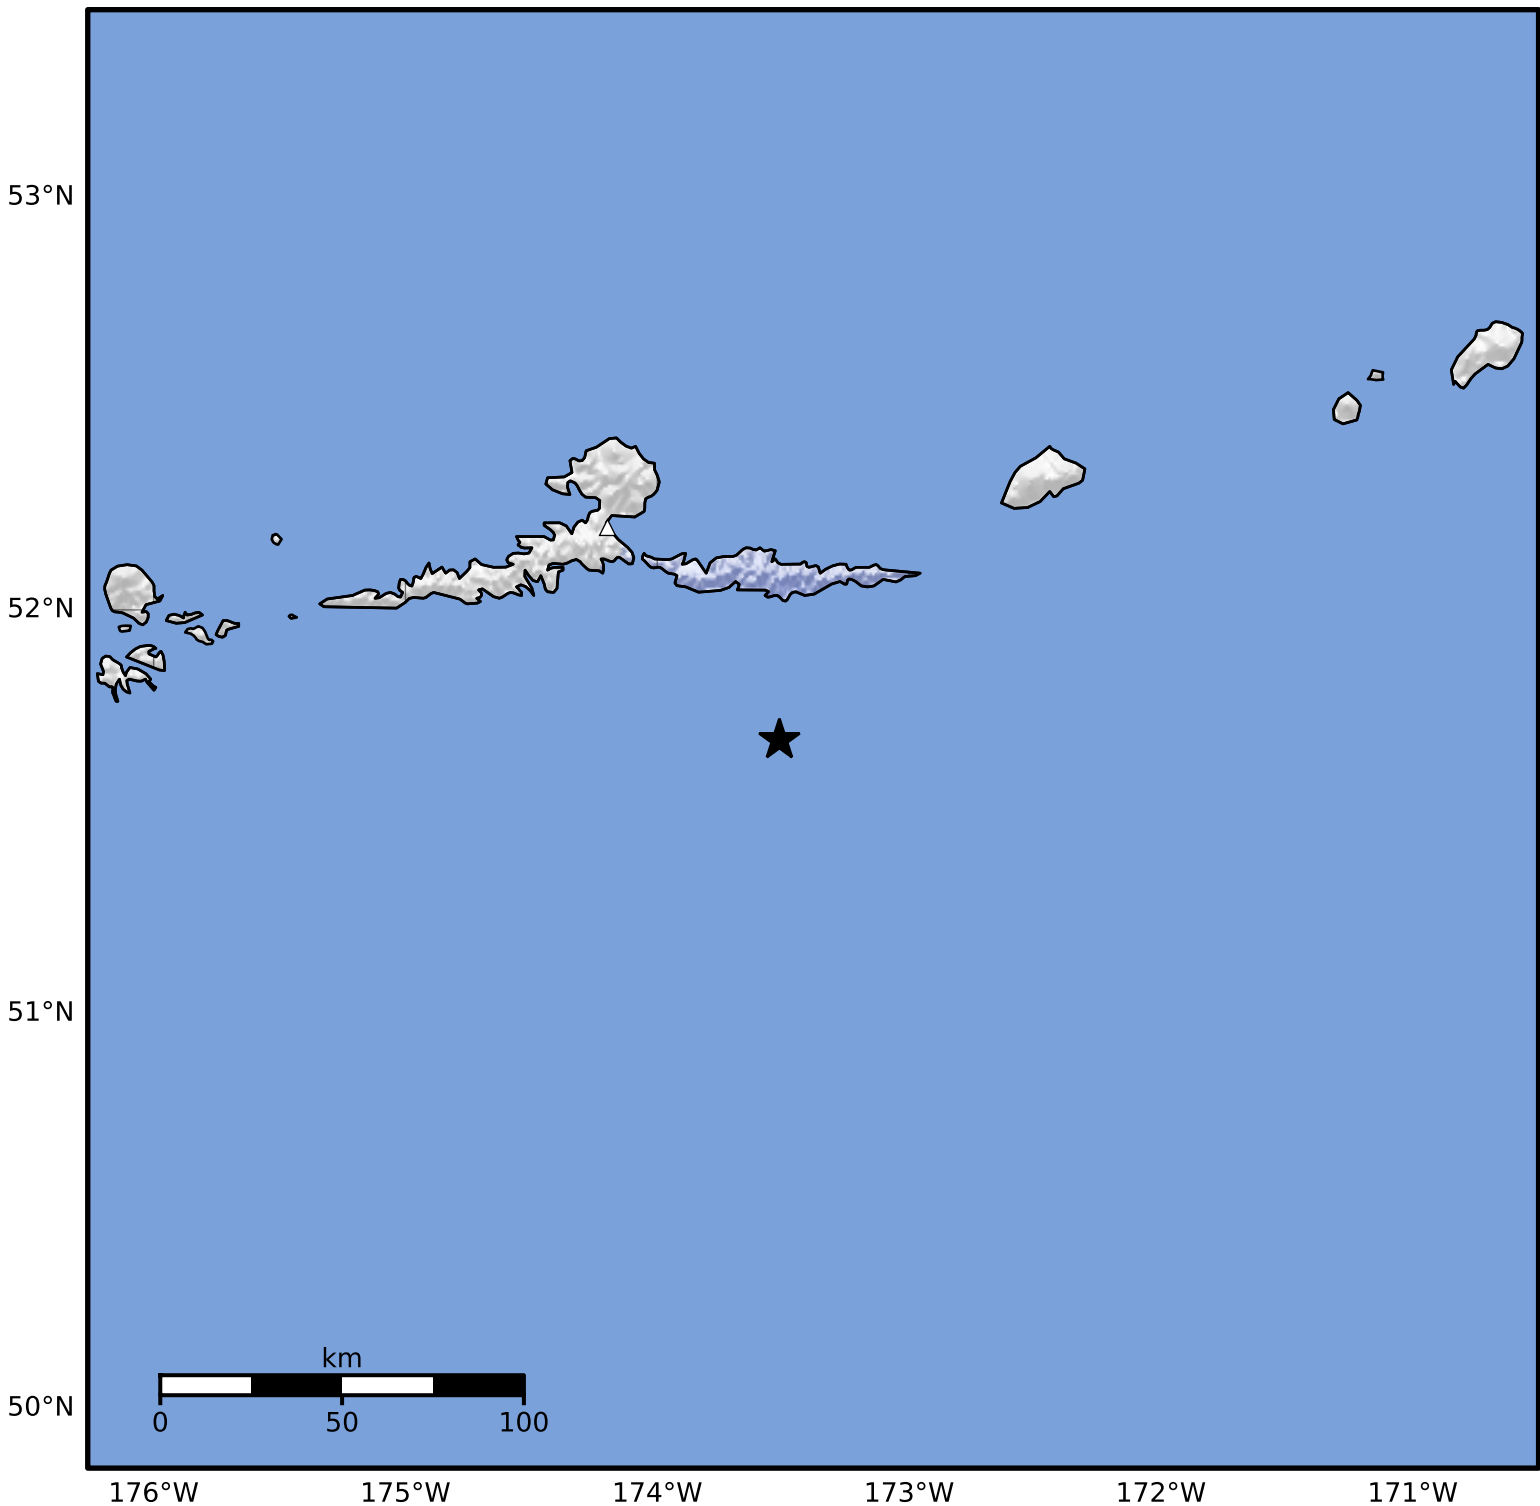

Macroseismic Intensity Map Alaska Earthquake Center
 ShakeMap: 74 km (46 miles) SE of Atka
 Jan 29, 2025 14:08:56 UTC M3.6 N51.68 W173.51 Depth: 26.3km ID:ak0251c6z2bk

SHAKING	Not felt	Weak	Light	Moderate	Strong	Very strong	Severe	Violent	Extreme
DAMAGE	None	None	None	Very light	Light	Moderate	Moderate/heavy	Heavy	Very heavy
PGA(%g)	<0.0464	0.297	2.76	6.2	11.5	21.5	40.1	74.7	>139
PGV(cm/s)	<0.0215	0.135	1.41	4.65	9.64	20	41.4	85.8	>178
INTENSITY	I	II-III	IV	V	VI	VII	VIII	IX	X+

Scale based on Worden et al. (2012)

Version 1: Processed 2025-01-29T17:50:50Z

△ Seismic Instrument ○ Reported Intensity

★ Epicenter