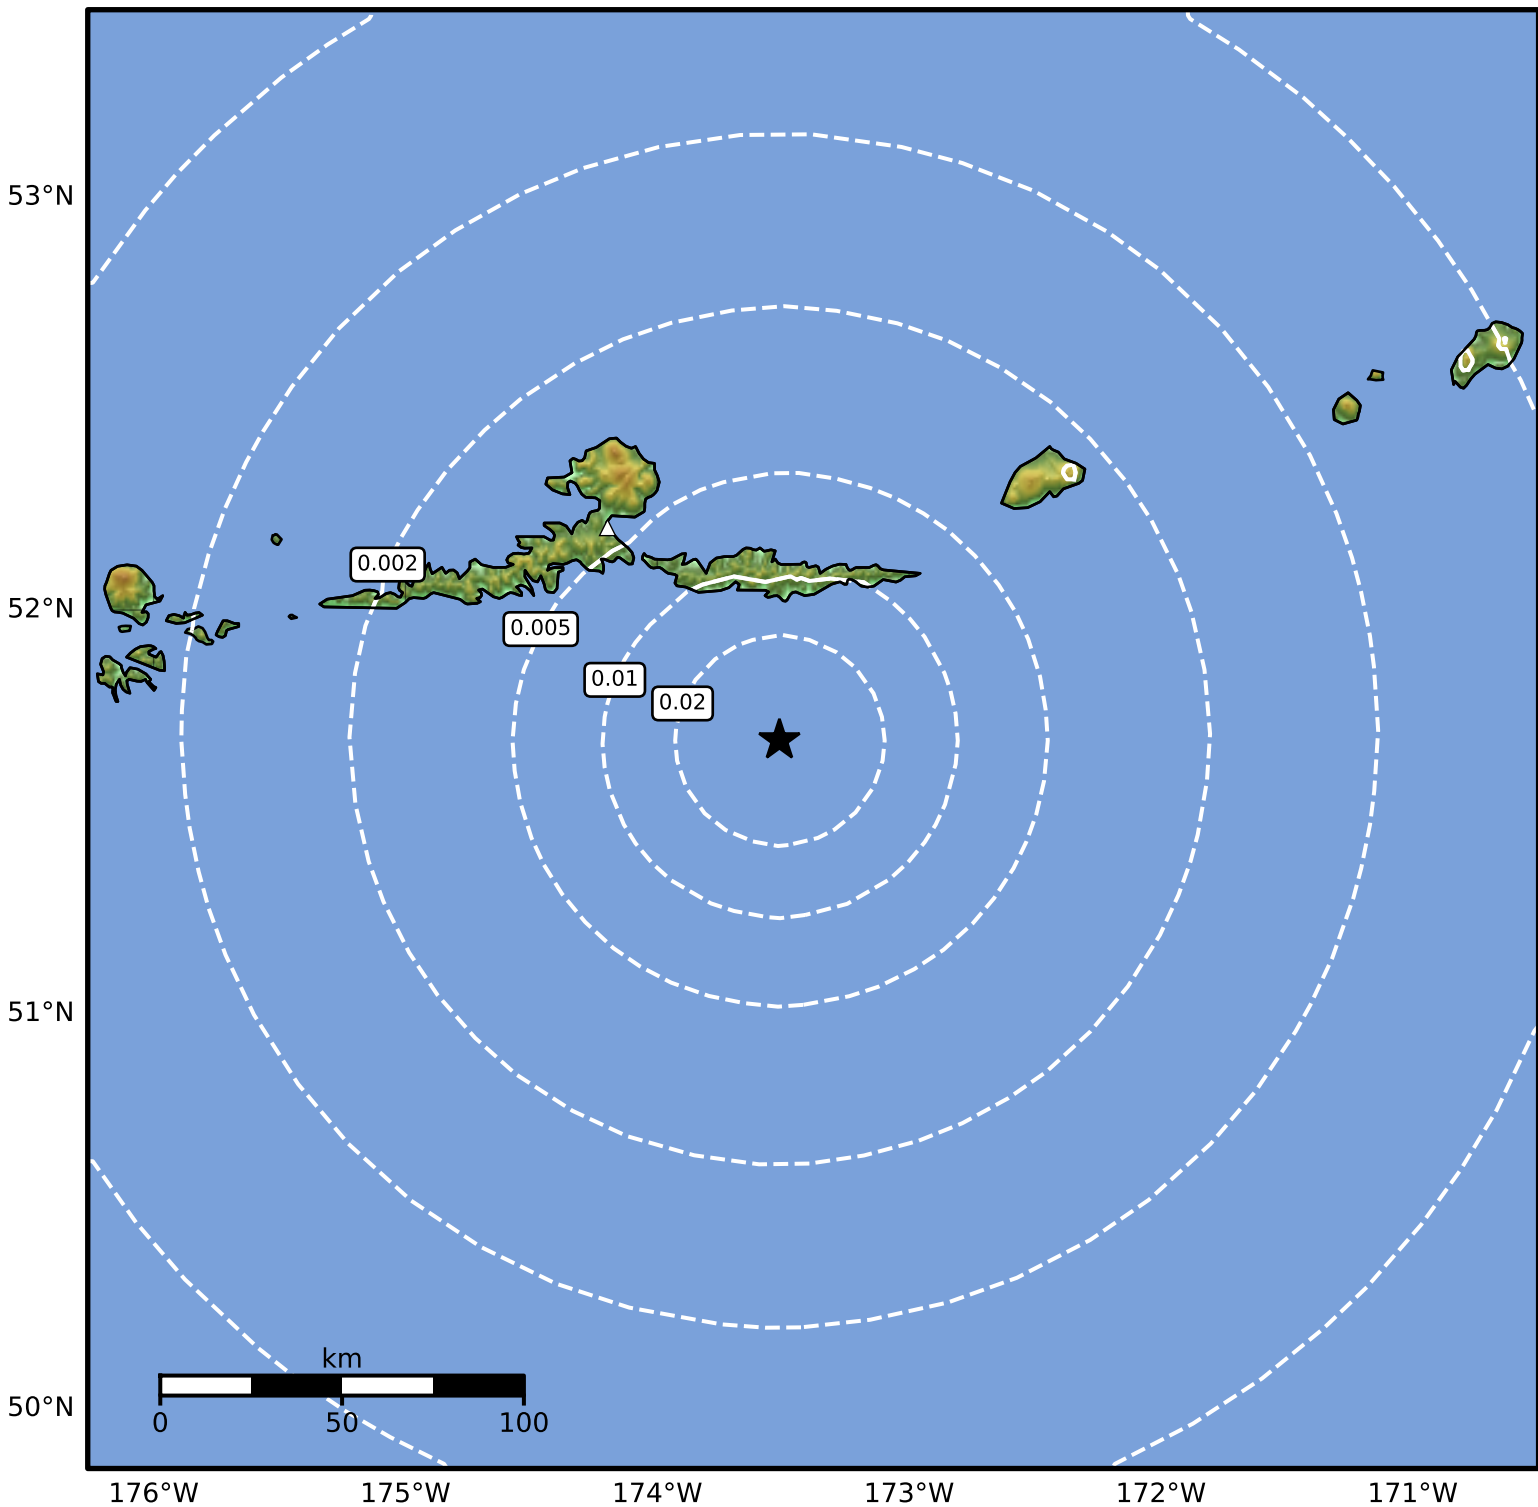

Peak Ground Velocity Map Alaska Earthquake Center
ShakeMap: 74 km (46 miles) SE of Atka
Jan 29, 2025 14:08:56 UTC M3.6 N51.68 W173.51 Depth: 26.3km ID:ak0251c6z2bk

PGV (cm/s)	0.1	0.2	0.5	1	2	5	10	20	50	100	200
-------------------	------------	------------	------------	----------	----------	----------	-----------	-----------	-----------	------------	------------

Scale based on Worden et al. (2012)

Version 1: Processed 2025-01-29T17:50:50Z

△ Seismic Instrument ○ Reported Intensity

★ Epicenter