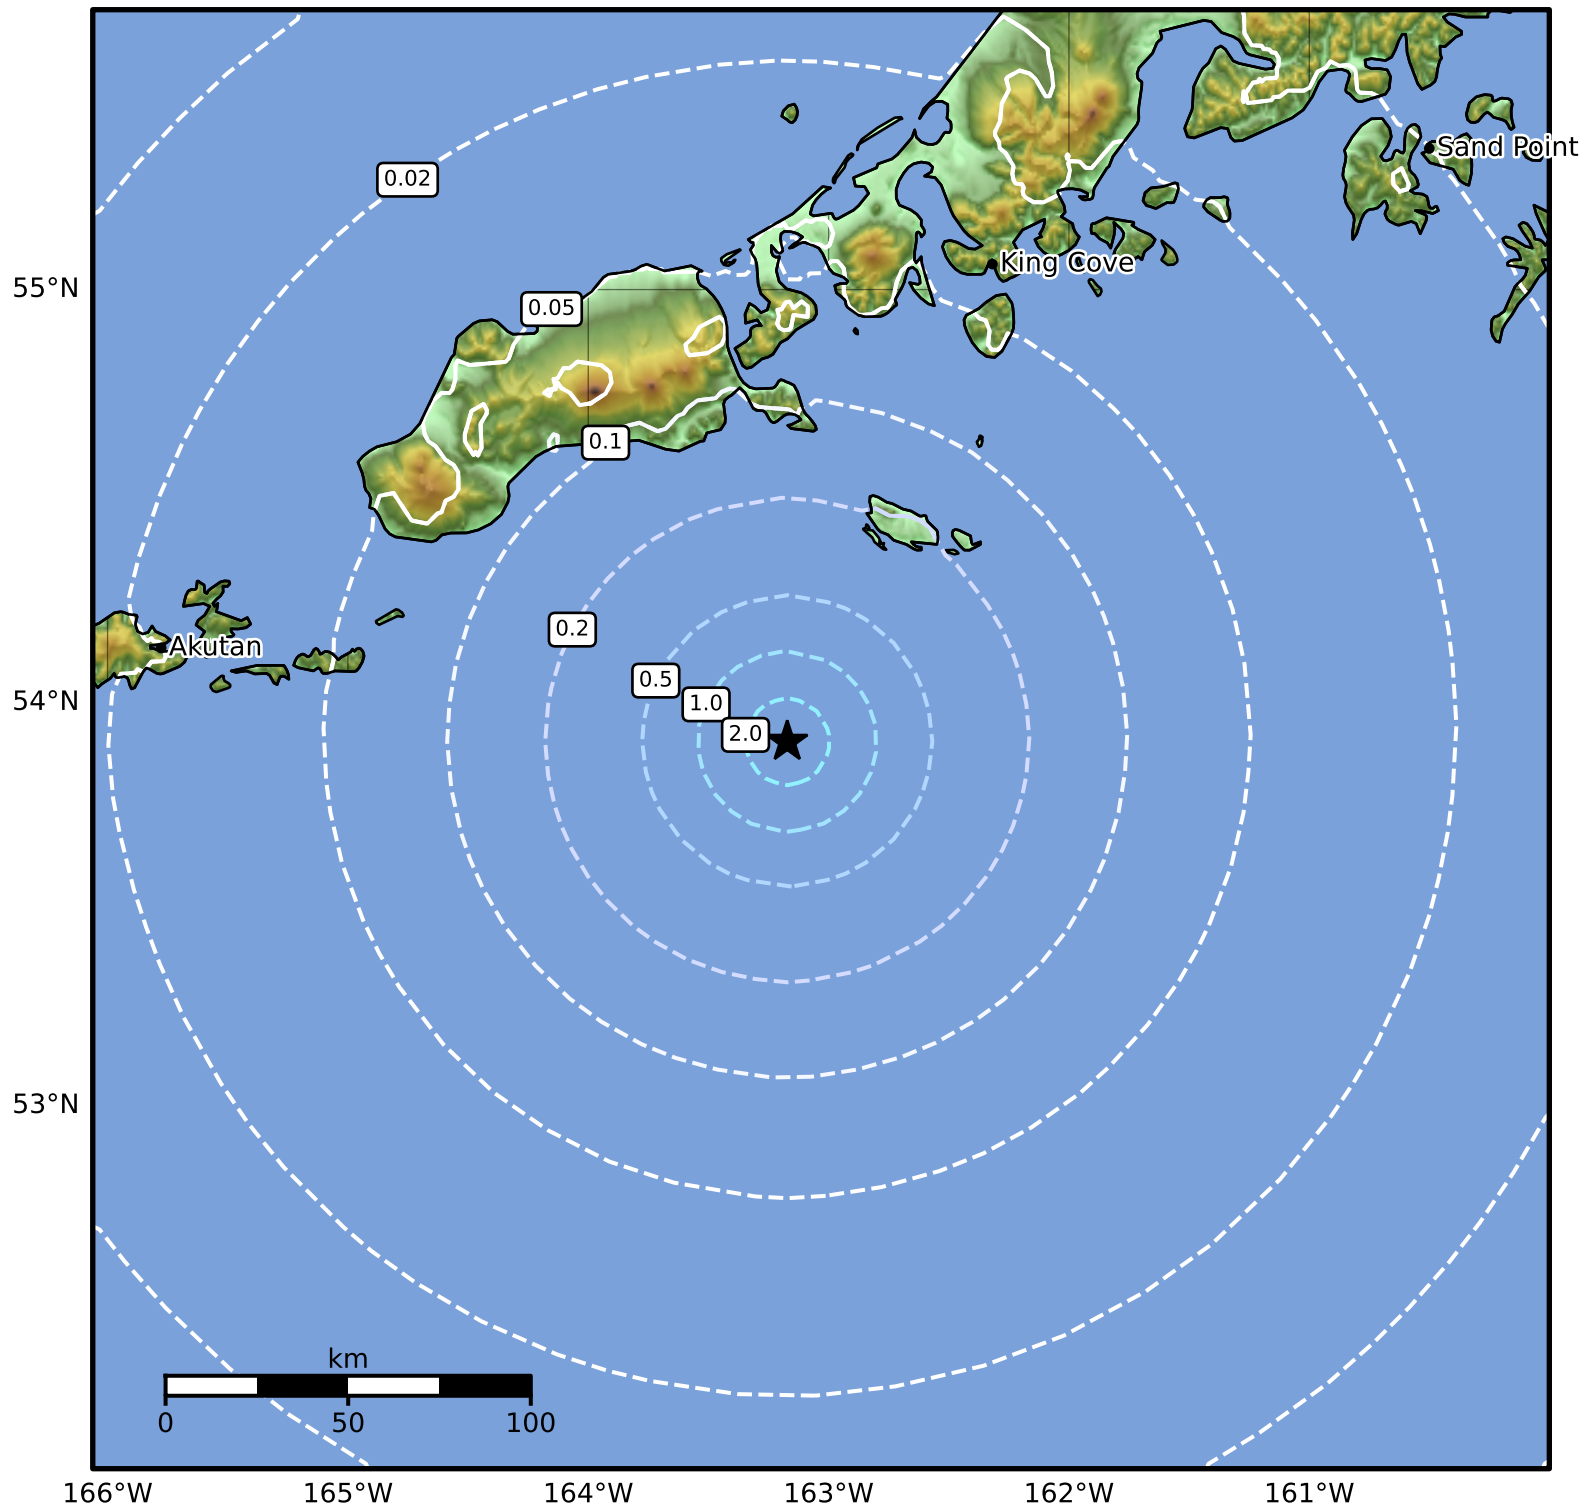

0.3 Second Peak Spectral Acceleration Map Alaska Earthquake Center
 ShakeMap: 106 km (66 miles) S of False Pass
 Jan 29, 2025 16:19:03 UTC M4.2 N53.90 W163.17 Depth: 16.1km ID:ak0251c882z7

SA(0.3) (%g)	0.1	0.2	0.5	1	2	5	10	20	50	100	200
--------------	-----	-----	-----	---	---	---	----	----	----	-----	-----

Scale based on Worden et al. (2012)

Version 2: Processed 2025-01-29T17:57:00Z

△ Seismic Instrument ○ Reported Intensity

★ Epicenter