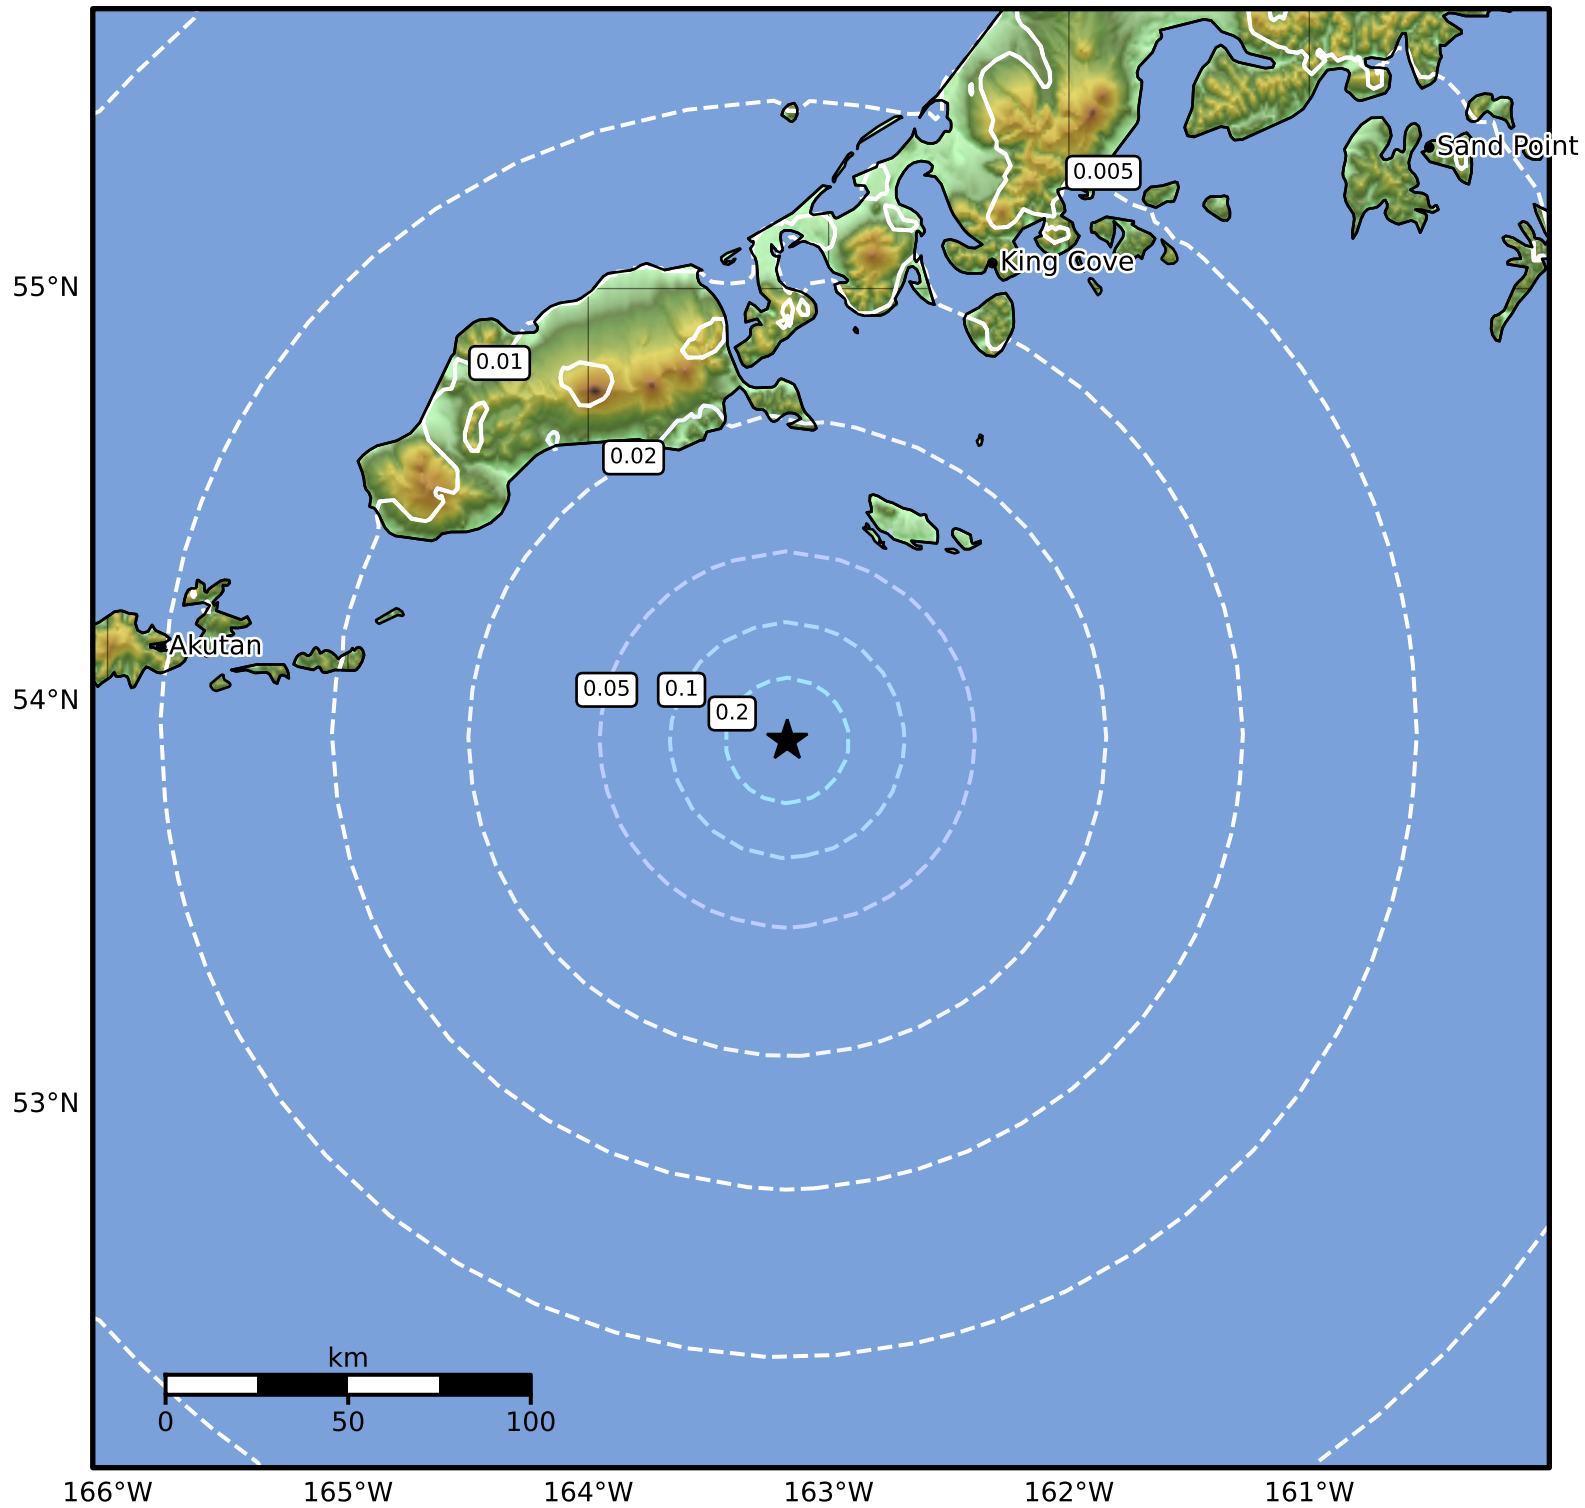

1.0 Second Peak Spectral Acceleration Map Alaska Earthquake Center
 ShakeMap: 106 km (66 miles) S of False Pass
 Jan 29, 2025 16:19:03 UTC M4.2 N53.90 W163.17 Depth: 16.1km ID:ak0251c882z7

SA(1.0) (%g)	0.1	0.2	0.5	1	2	5	10	20	50	100	200

Scale based on Worden et al. (2012)

Version 2: Processed 2025-01-29T17:57:00Z

△ Seismic Instrument ○ Reported Intensity

★ Epicenter