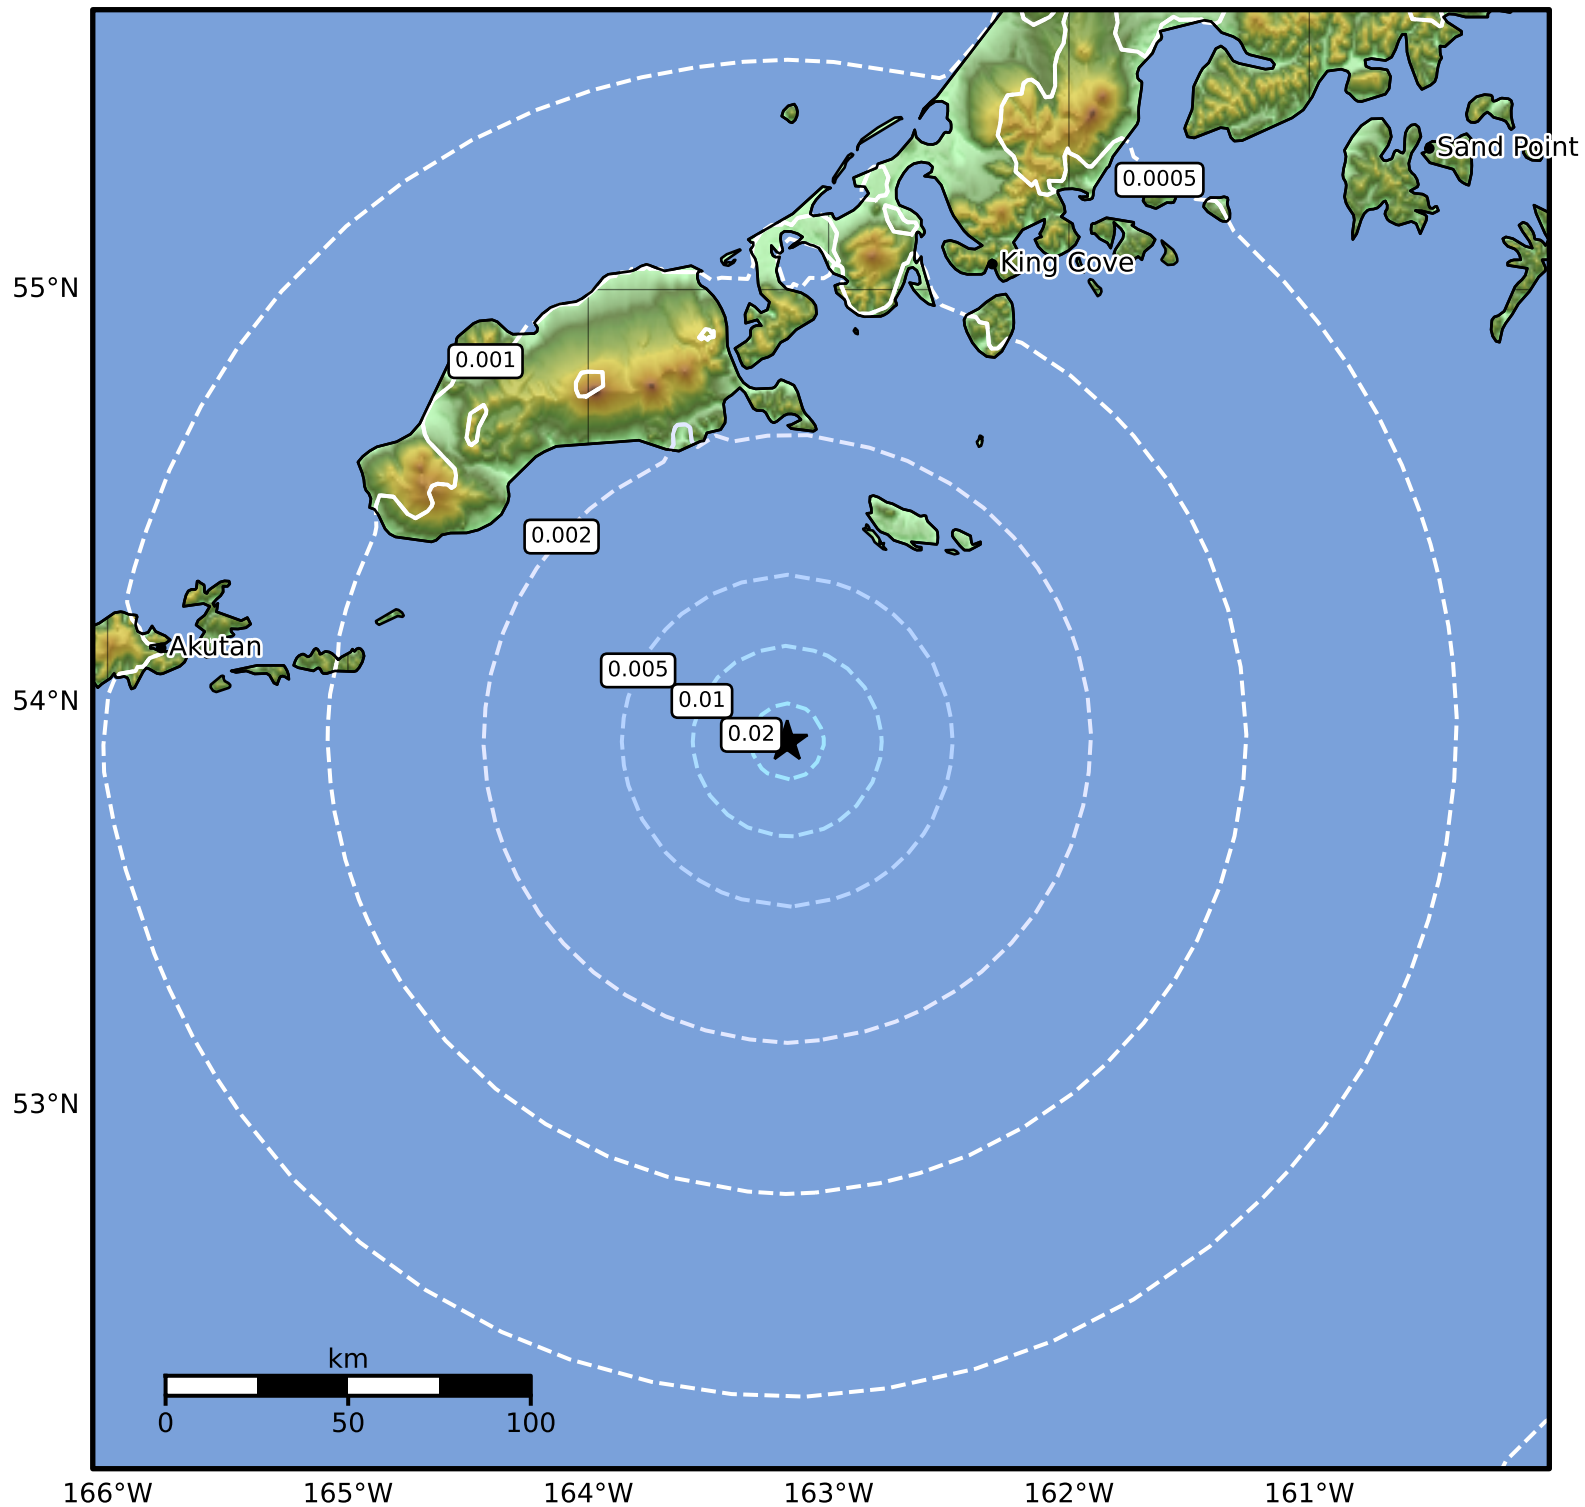

3.0 Second Peak Spectral Acceleration Map Alaska Earthquake Center
ShakeMap: 106 km (66 miles) S of False Pass
Jan 29, 2025 16:19:03 UTC M4.2 N53.90 W163.17 Depth: 16.1km ID:ak0251c882z7

SA(3.0) (%g)	0.1	0.2	0.5	1	2	5	10	20	50
--------------	-----	-----	-----	---	---	---	----	----	----

Scale based on Worden et al. (2012)

Version 2: Processed 2025-01-29T17:57:00Z

△ Seismic Instrument ○ Reported Intensity

★ Epicenter