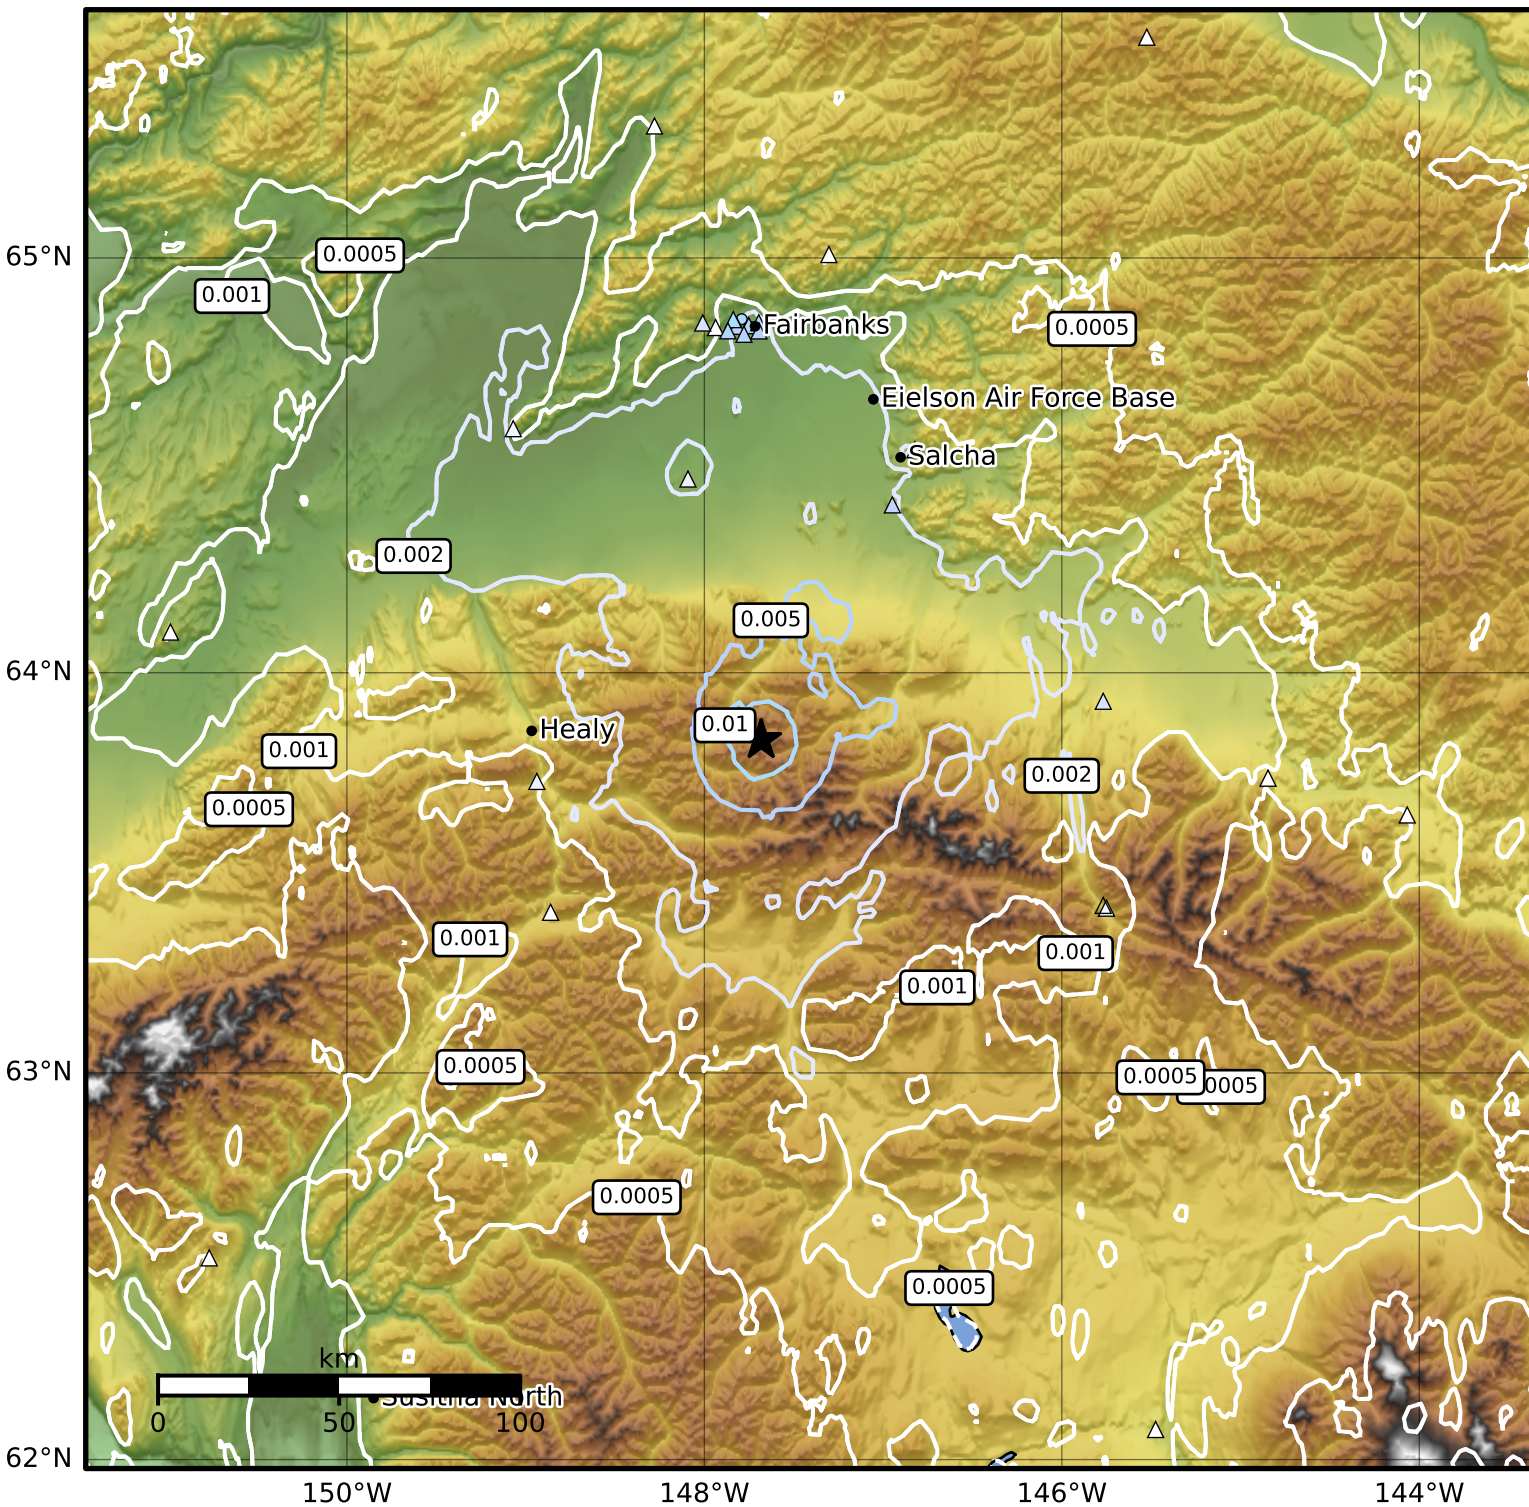

3.0 Second Peak Spectral Acceleration Map Alaska Earthquake Center  
 ShakeMap: 63 km (39 miles) E of Healy  
 Jan 29, 2025 19:44:04 UTC M4.0 N63.83 W147.68 Depth: 10.2km ID:ak0251ca5qol

Scale based on Worden et al. (2012)

Version 2: Processed 2025-01-29T20:09:32Z

△ Seismic Instrument ○ Reported Intensity

★ Epicenter