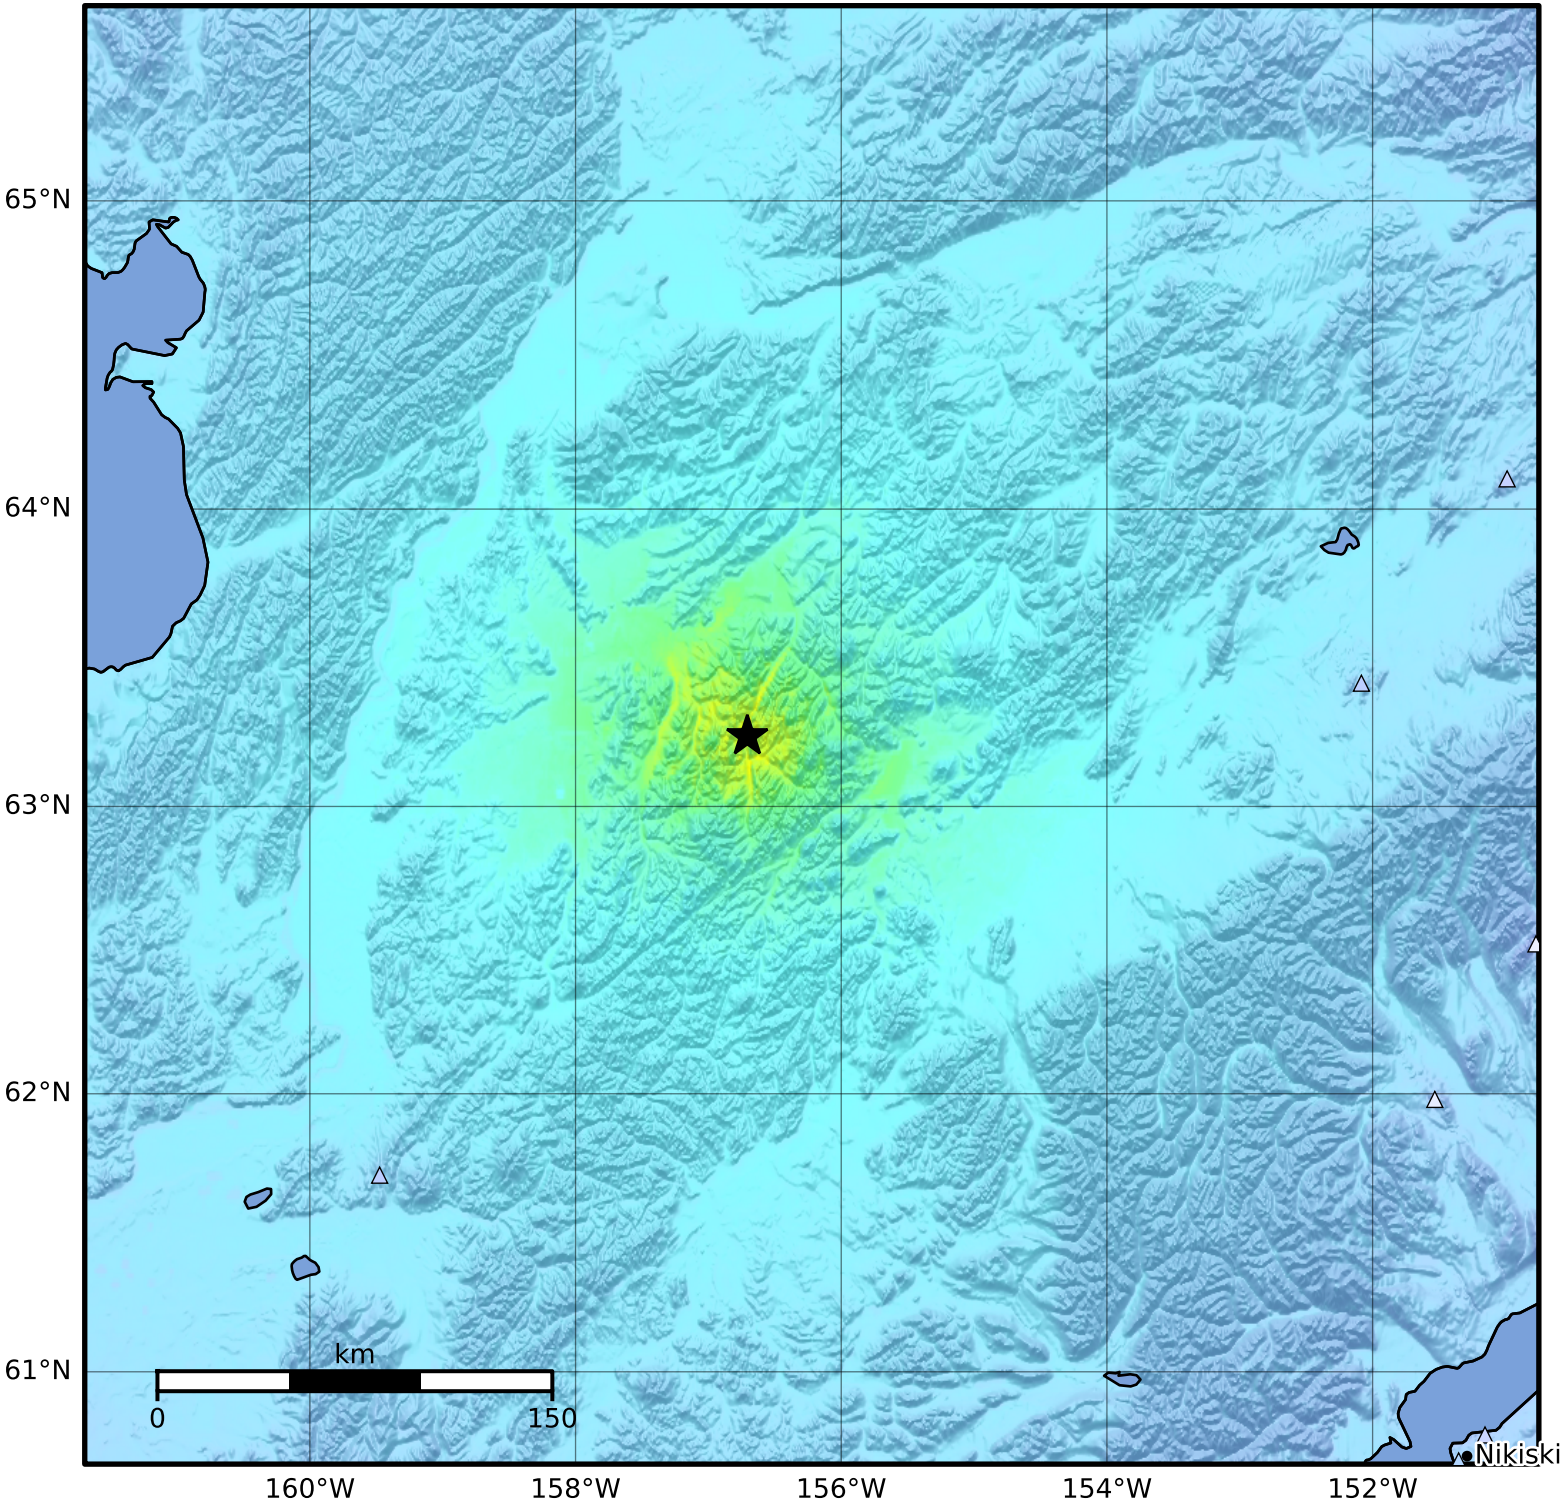

Macroseismic Intensity Map Alaska Earthquake Center
 ShakeMap: 42 km (26 miles) NW of Takotna
 Jan 30, 2025 04:40:12 UTC M5.8 N63.24 W156.71 Depth: 32.0km ID:ak0251doqqeo

SHAKING	Not felt	Weak	Light	Moderate	Strong	Very strong	Severe	Violent	Extreme
DAMAGE	None	None	None	Very light	Light	Moderate	Moderate/heavy	Heavy	Very heavy
PGA(%g)	<0.0464	0.297	2.76	6.2	11.5	21.5	40.1	74.7	>139
PGV(cm/s)	<0.0215	0.135	1.41	4.65	9.64	20	41.4	85.8	>178
INTENSITY	I	II-III	IV	V	VI	VII	VIII	IX	X+

Scale based on Worden et al. (2012)

Version 1: Processed 2025-01-30T04:58:32Z

△ Seismic Instrument ○ Reported Intensity

★ Epicenter